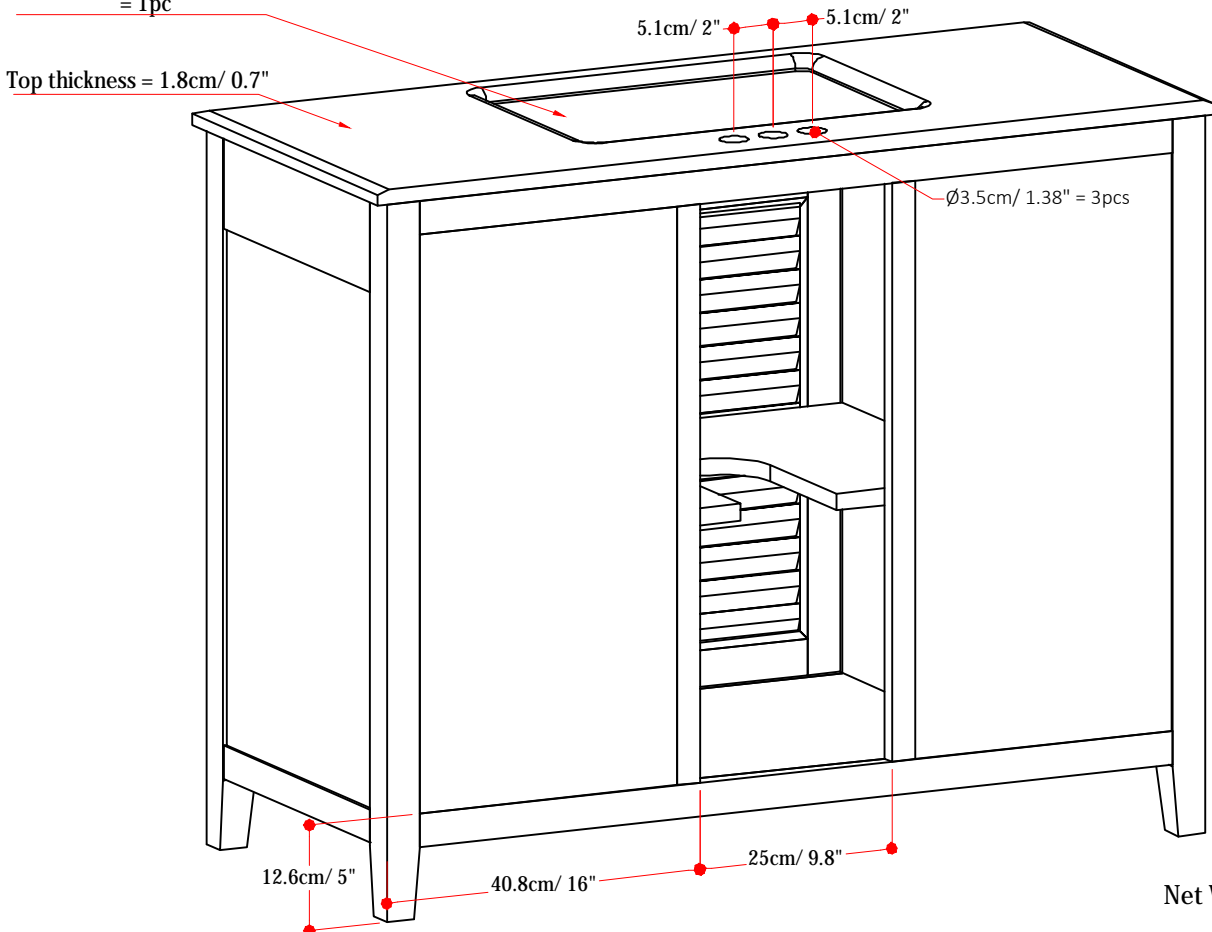

Sink Dim.
W43.2cm/ 17" x D20cm/ 7.9"
= 1pc

Net Weight: 177.5 (lbs)