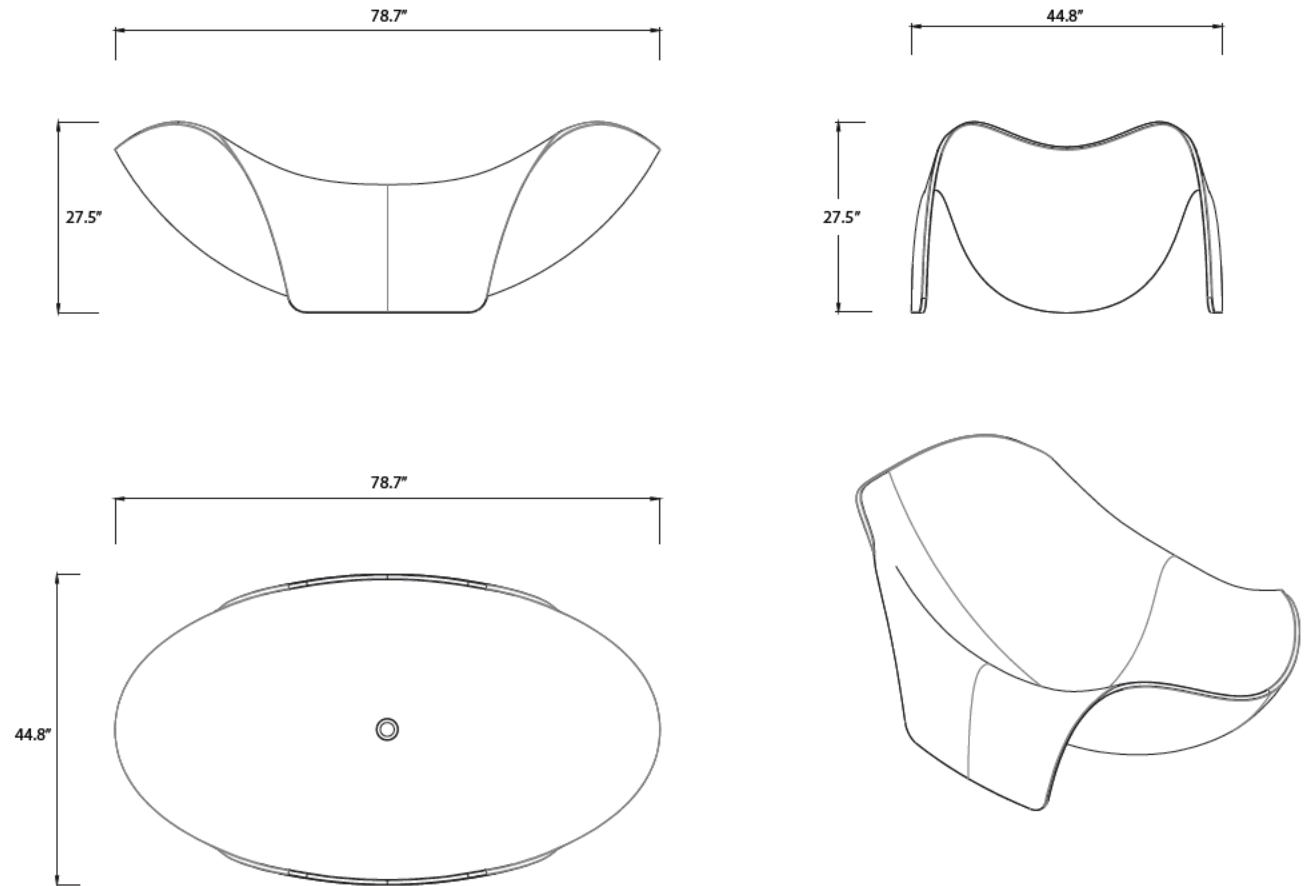

ANZZI™

CIELO & KERIFE

Freestanding Bathtub
FT-AZ512 & FT-AZ8421

Dimensions:

44.8" L x 78.7" W x 27.5" H

Weight: 242 lb.

Material: ANZZI Stone

Capacity: 81 gal

For more information visit

www.ANZZI.com or call

1-844-44-ANZZI

Perfection is our Tradition™