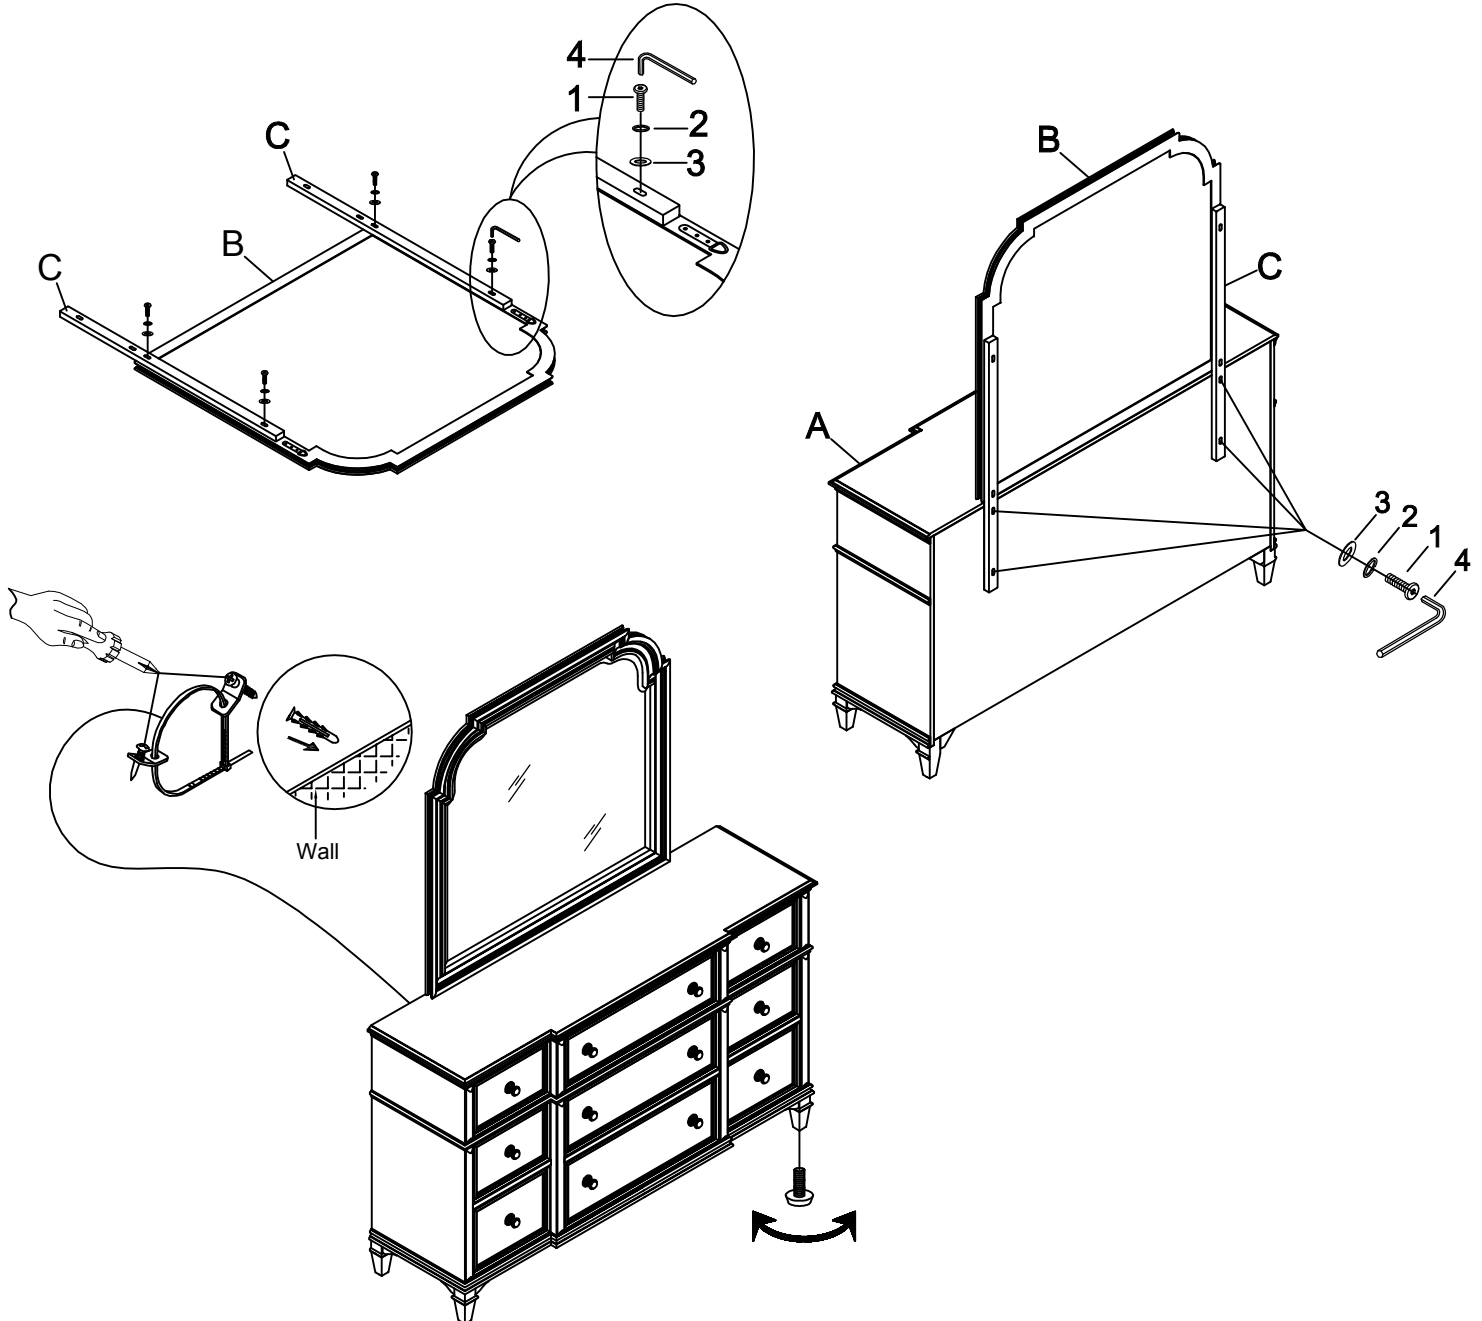

# A.R.T. FURNITURE® ASSEMBLY INSTRUCTIONS

294120 - 1406

Newel - Landscape Mirror

Thank you for purchasing this quality product from A.R.T. Furniture. Be sure to check all packing material for parts which may have come loose inside the carton during shipment. Identify and count all parts and compare with the parts list below.

**Note:** Some furniture is heavy, it is recommended that two people assembly this item to avoid injury or damage.

No.	Hardware List	Qt.
1	1/4" X 1 5/8" Bolt	8
2	1/4" Lock Washer	8
3	1/4" Flat Washer	8
4	4mm Allen	1

No.	PARTS LIST	Qt.
A	Newel - Dresser	1
B	Newel - Mirror	1
C	Mirror Support	2