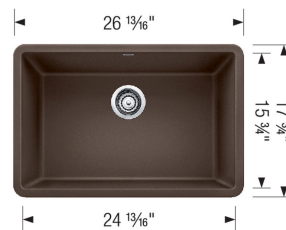

PRECIS 27 SILGRANIT

Sink Specifications

Color	SKU
Anthracite	522259
Cinder	522427
Truffle	522432
Metallic Gray	522428
Café	522433
White	522429
Biscuit	522430
Concrete Gray	442890
Coal Black	442930

Design and Planning Tips

- Min cabinet size: 30 in
- Bowl depth: 8,66 in (222.0 mm)

What is included:

Installation instructions

Cut-out template

Limited Lifetime Warranty

Undermount installation only

Minimum cabinet size: 30"

Cut-out Dimensions:

Cut-out Length: 25"

Cut-out Width: 16"

Cut-out Below Counter Depth: 9.45"

Sink Bowl Dimensions:

Sink Bowl Length (left-to-right): 24.81"

Sink Bowl Width (front-to-back): 15.75"

Sink Bowl Depth: 8.66"

Drain hole compatible with 3.5" strainers or waste flanges