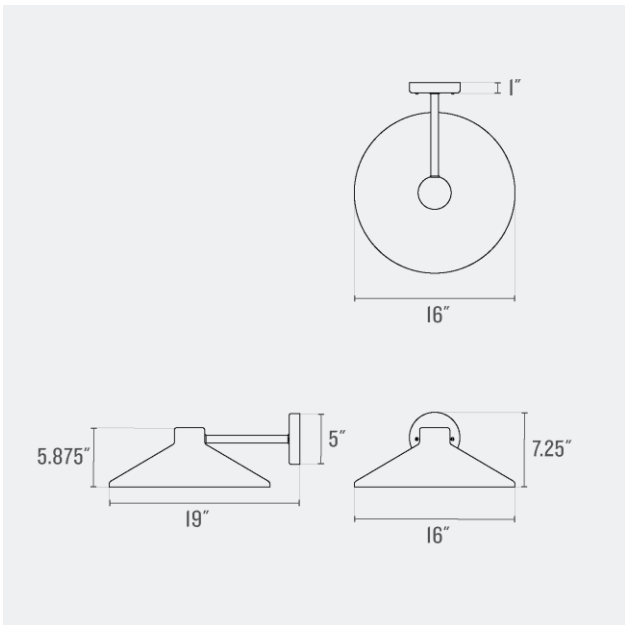

SCHOOLHOUSE

Gantry Sconce

Application: Wall Sconce

Product Origin: Processed and assembled in Portland, Oregon using ethically-sourced domestic and global components.

UL Listed: Yes

Max Wattage: 60 W

Voltage: 120/220 V

Location Rating: Damp

Dimensions:

Overall: 7.25" H x 16" W x 19" D

Shade: 5.875" H x 16" W x 16" D

Canopy: 5" H x 5" W x 1" D

Materials: Steel

One year guarantee

SCHOOLHOUSE