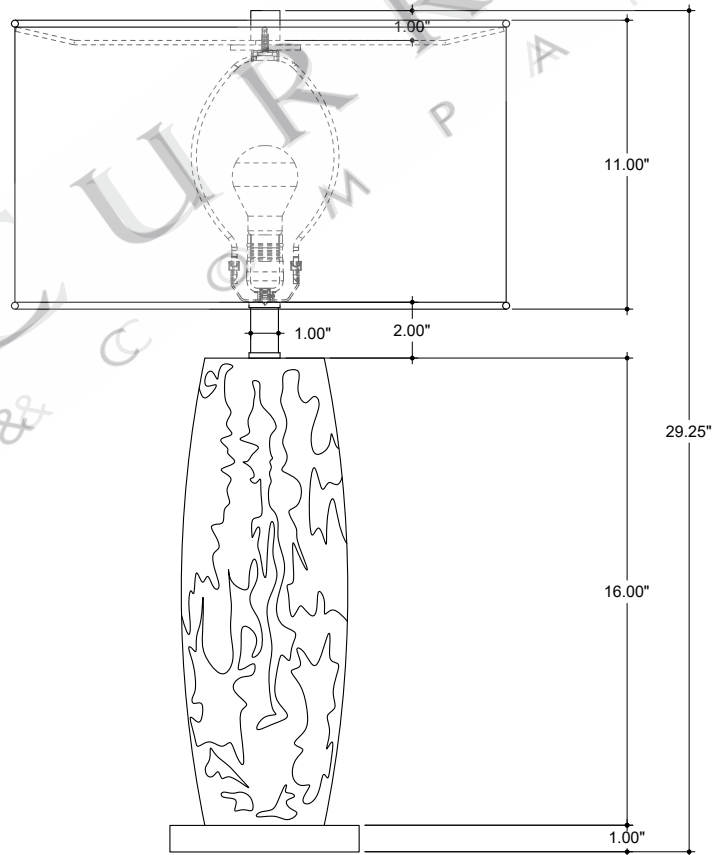

17.00" DIA. SHADE

1.00" DIA. FINIAL

5.00" DIA. BODY

6.00" DIA. BASE

TOP VIEW

FRONT VIEW

6000-0966

ALL WORK © 2024 CURREY & COMPANY