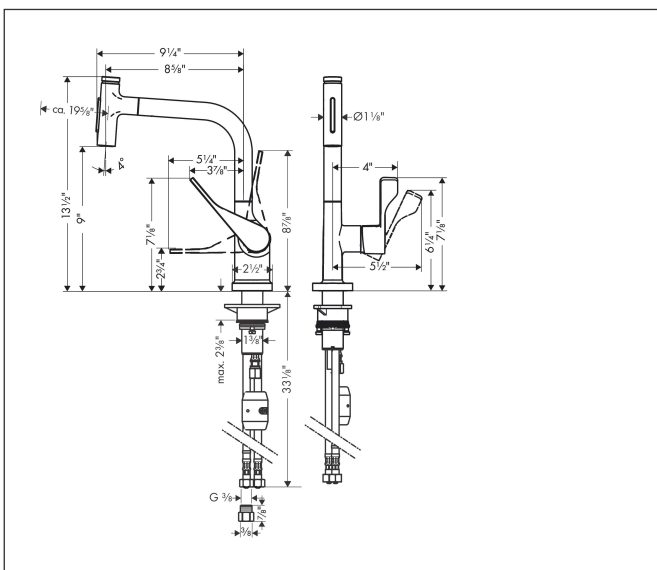

Brand AXOR
 Art. Name **AXOR Citterio** Kitchen Faucet Select 2-Spray Pull-Out, 1.75 GPM
 Art. Nr. 39863251
 Surface brushed gold optic
 Pos. 1

Product Picture

Features

- Projection: 234 mm
- Swivel range 110° / 150°
- Laminar spray, Needle spray
- Toggle spray diverter
- Select button Provides convenient start/stop of the water flow at the sprayhead
- MagFit magnetic sprayhead docking
- Deck mounted
- Flow: 1.75 GPM (6.6 L/Min)
- Ceramic cartridge
- 3/8" hoses
- Integrated double backflow prevention
- Extension length Up to 30" (50cm)

Drawing

Technology

Spray Types