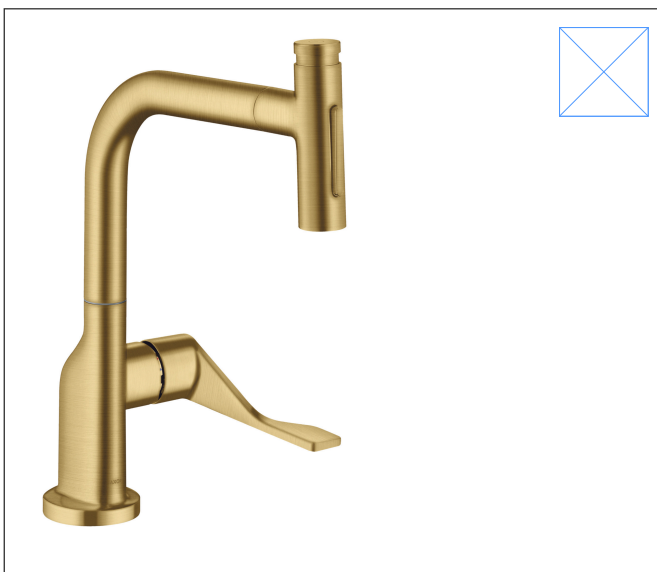

Brand AXOR
 Art. Name **AXOR Citterio** Kitchen Faucet Select 2-Spray Pull-Out, 1.75 GPM
 Art. Nr. 39863251
 Surface brushed gold optic
 Pos. 1

Product Picture

Features

- Projection: 234 mm
- Swivel range 110° / 150°
- Laminar spray, Needle spray
- Toggle spray diverter
- Select button Provides convenient start/stop of the water flow at the sprayhead
- MagFit magnetic sprayhead docking
- Deck mounted
- Flow: 1.75 GPM (6.6 L/Min)
- Ceramic cartridge
- 3/8" hoses
- Integrated double backflow prevention
- Extension length Up to 30" (50cm)

Drawing

Technology

Spray Types