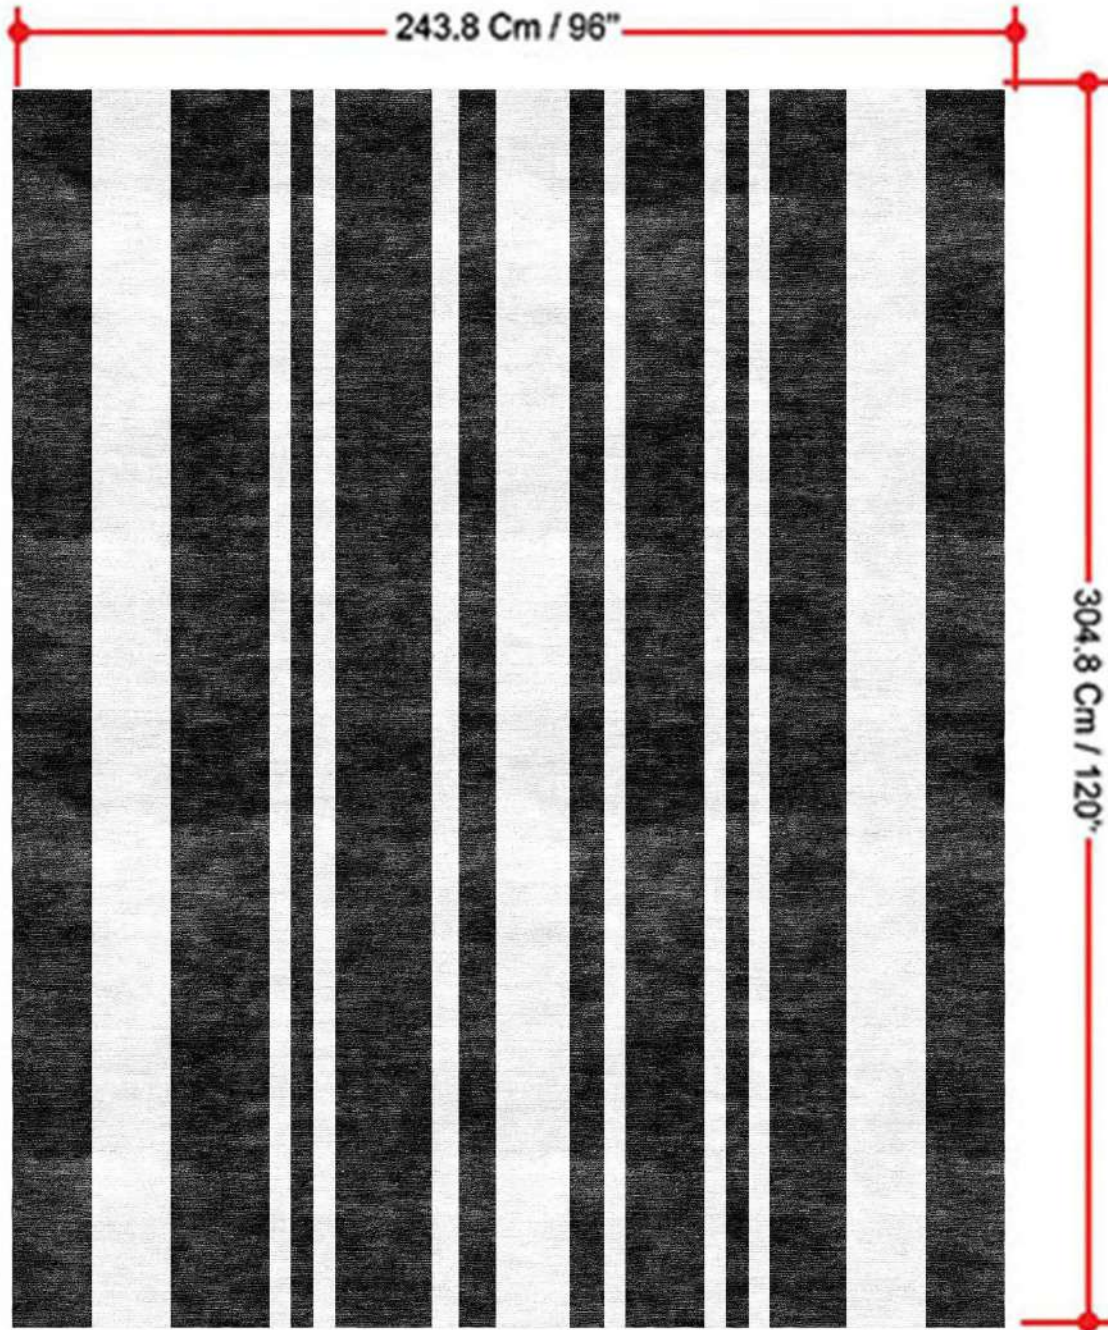

Hodges 8'x10' Area Rug

Net Weight:26.46 (Lbs)