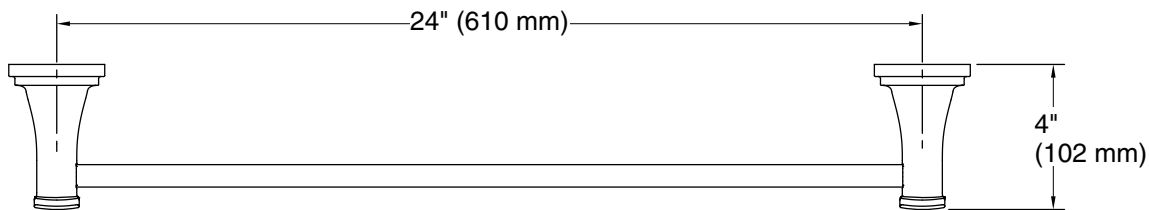

Technical Information

All product dimensions are nominal.

Material: Zinc, Stainless Steel