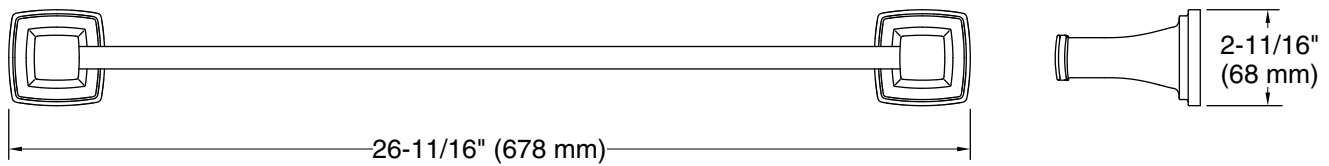

Technical Information

All product dimensions are nominal.

Material: Zinc, Stainless Steel