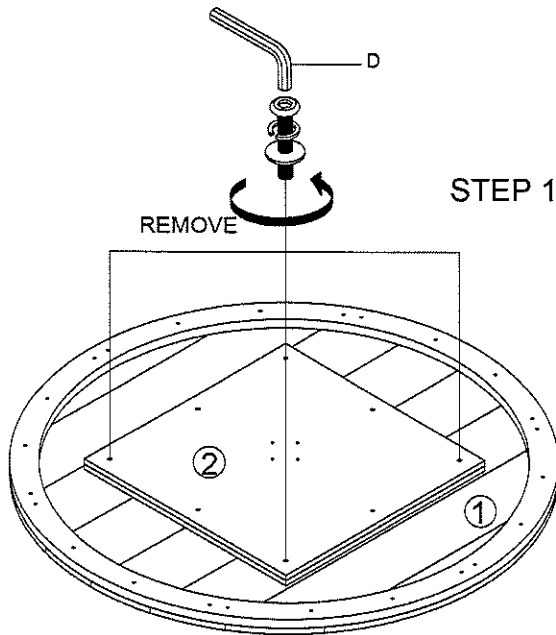

A.R.T. FURNITURE™ ASSEMBLY INSTRUCTIONS

ROUND DINING TABLE
287225-2302

Thank you for purchasing this quality product from A.R.T. Furniture. Be sure to check all packing material for parts which may have come loose inside the carton during shipment. Identify and count all parts and compare with the parts list below.

Note: Some furniture is heavy, it is recommended that two people assembly this item to avoid injury or damage.

Parts List			
1		Table Top	1
2		Bridge panel	1
3		Table Base	2

No.	Rails Hardware List		Qt.
A		$\frac{5}{16}$ " X 19mm Flat Washer	8
B		$\frac{5}{16}$ " Lock Washer	8
C		$\frac{5}{16}$ " X $1\frac{1}{4}$ " Bolt	8
D		5mm Allen Wrench	1