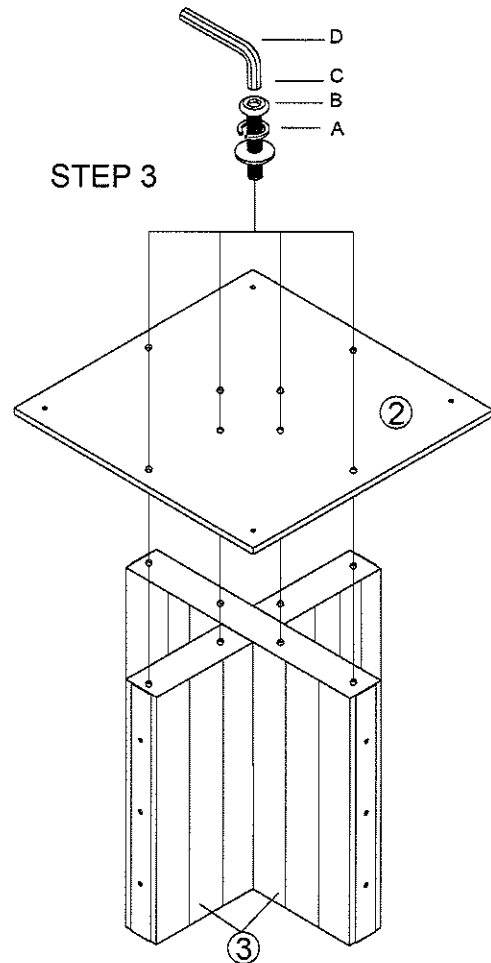

A.R.T. FURNITURE™ ASSEMBLY INSTRUCTIONS

ROUND DINING TABLE
287225-2302

Thank you for purchasing this quality product from A.R.T. Furniture. Be sure to check all packing material for parts which may have come loose inside the carton during shipment. Identify and count all parts and compare with the parts list below.

Note: Some furniture is heavy, it is recommended that two people assembly this item to avoid injury or damage.

Parts List			
1		Table Top	1
2		Bridge panel	1
3		Table Base	2

No.	Rails Hardware List		Qt.
A		$\frac{5}{16}$ " X 19mm Flat Washer	8
B		$\frac{5}{16}$ " Lock Washer	8
C		$\frac{5}{16}$ " X $1\frac{1}{4}$ " Bolt	8
D		5mm Allen Wrench	1