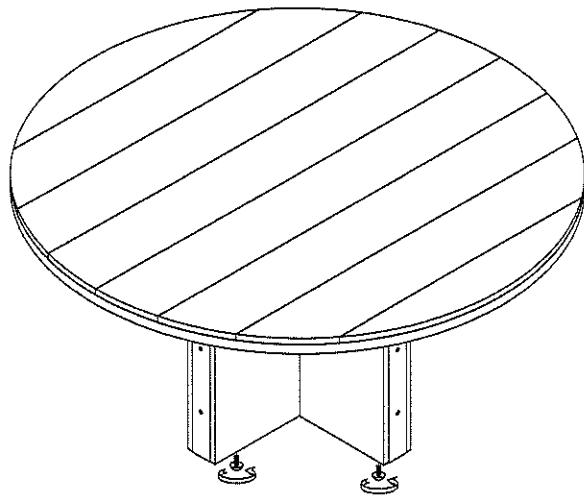

Thank you for purchasing this quality product from A.R.T. Furniture. Be sure to check all packing material for parts which may have come loose inside the carton during shipment. Identify and count all parts and compare with the parts list below.

Note: Some furniture is heavy, it is recommended that two people assembly this item to avoid injury or damage.

adjustable leveler