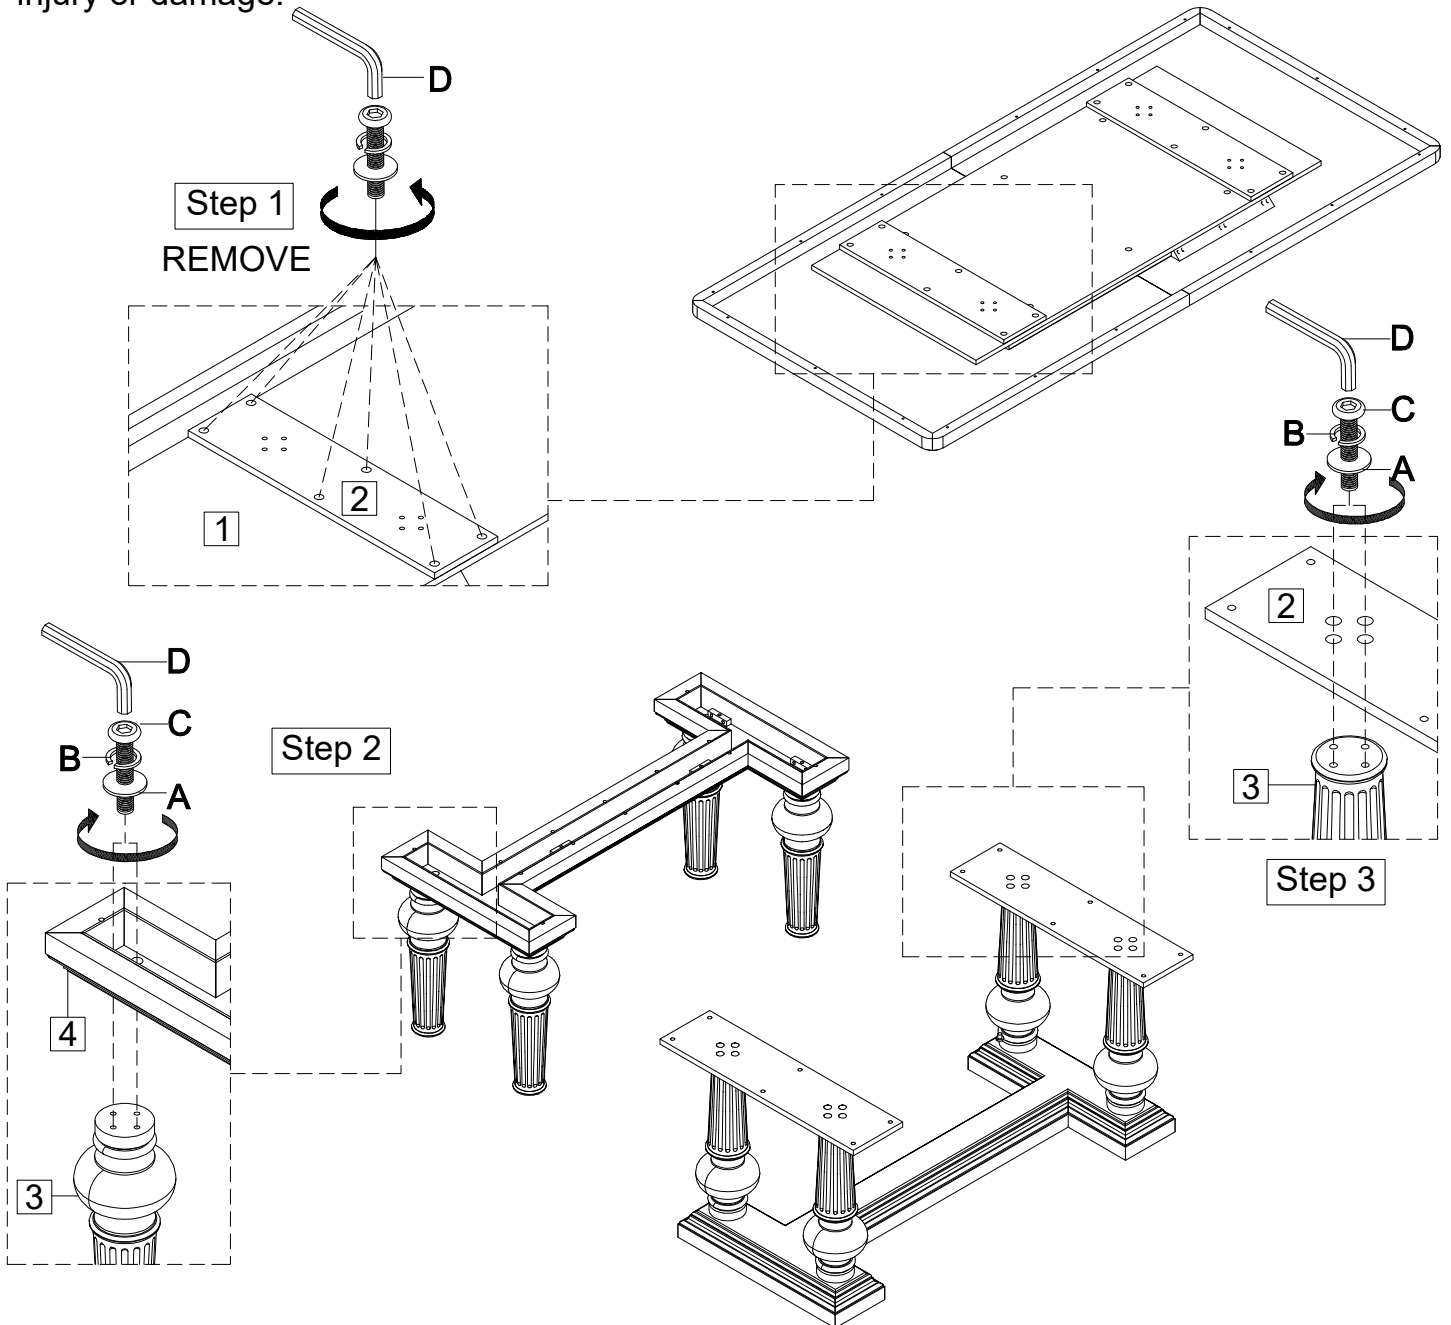

Thank you for purchasing this quality product from A.R.T. Furniture. Be sure to check all packing material for parts which may have come loose inside the carton during shipment. Identify and count all parts and compare with the parts list below.

Note: Some furniture is heavy, it is recommended that two people assembly this item to avoid injury or damage.

Parts List			
1		Table Top	1
2		Bridge Panel	1
3		Table Leg	4
4		Stretcher	1
5		Leaf	2

No.	Hardware List		Qt.
A		$\frac{5}{16}$ " X 19mm Flat Washer	32
B		$\frac{5}{16}$ " Lock Washer	32
C		$\frac{5}{16}$ " x $1\frac{1}{2}$ " Bolt	32
D		5mm Allen Wrench	1