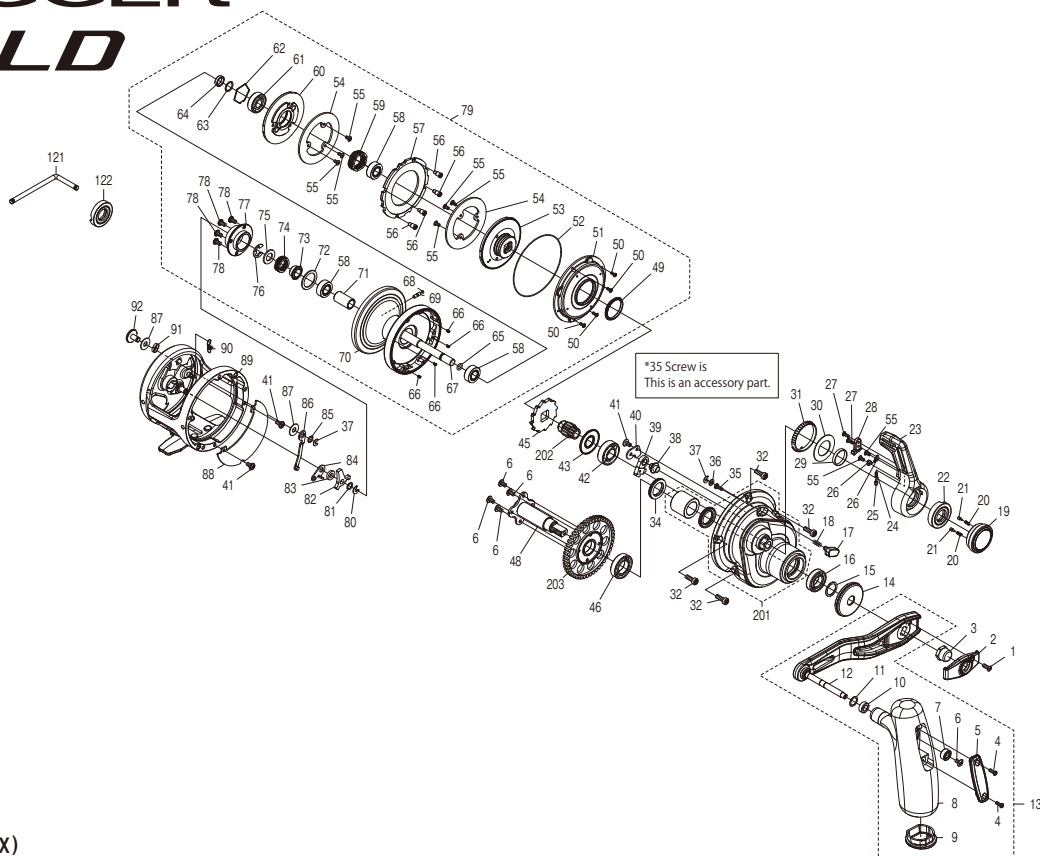

SHIMANO

OCEA JIGGER LD

OCEAJGLD2500MG

(51RJ361A60X)

#	Part No.	Description	#	Part No.	Description	#	Part No.	Description
1	101AA	Screw	34	10C68	Roller Clutch Water Proof	68	10908	O Ring
2	144ZS	Handle Nut Plate	35	101LH	Screw (Accessory)	69	145RN	Cross Pin
3	10T66	Handle Nut	36	143L9	Washer	70	1486D	Spool Unit
4	103NH	Screw	37	105NK	E Lock	71	144Z3	Spool Shaft Collar
5	144ZR	Handle Knob Id Plate	38	10PFS	Anti-Reverse Pawl Pin	72	13ZRE	Washer
6	103E9	Screw	39	10RZ8	Anti-Reverse Pawl Assembly	73	13ZRF	Drag Spring Spacer
7	10KX2	Ball Bearing	40	13ZQT	Anti-Reverse Pawl Keeper	74	13ZRG	Pressure Release Spring
8	144ZM	Handle Knob	41	1055F	Screw	75	13ZRH	Washer
9	144ZQ	Handle Knob Seal	42	10T2K	Ball Bearing	76	105RZ	E Lock
10	104UJ	Handle Knob Bushing	43	13ZQS	Washer	77	144Z2	F-Baitrunner Ratchet
11	104FH	Washer	45	144ZA	Anti Reverse Ratchet	78	103EG	Screw
12	146ET	Handle Shank Assembly	46	10KXA	Ball Bearing	79	146F0	Spool Assembly
13	146EU	Handle Assembly	48	146EZ	Drive Shaft Assembly	80	105NE	E Lock
14	144ZK	Drive Shaft Shield	49	10EWA	Waterproof Ring	81	10DHM	Washer
15	144ZH	Washer	50	10PRU	Screw	82	10905	F-Baitrunner Pawl
16	104PW	Ball Bearing	51	13ZQZ	Cooling Shield	83	144YX	F-Anti-Reverse Spacer
17	146EV	Strike Stop	52	1421C	O Ring	84	108SH	F-Anti-Reverse Switch
18	10BNL	Pressure Spring	53	13ZR0	Pinion Guard	85	10J16	Washer
19	146EW	Pre-Program Dial Assembly	54	13ZR1	Drag Washer	86	146F1	F-Anti-Reverse Link Assembly
20	10K07	Click Spring	55	10S65	Screw	87	104H2	Washer
21	10JX6	Click Pin	56	13ZR2	Screw	88	144Y2	Set Plate
22	144Z6	Lever Shaft Body	57	13ZR4	Drag Plate	89	146F2	Frame Assembly
23	146EX	Drag Control Lever Assembly	58	104Q5	Ball Bearing	90	13T7X	Anti-Reverse Pawl Spring
24	10C3X	Lever Click Shoe	59	13ZR5	Drag Spring	91	104MS	Click Switch Cam
25	13ZQM	Lever Click	60	13ZR6	Pressure Plate	92	144YV	F-Anti-Reverse Knob
26	13ZQN	Lever Click Cover	61	104VJ	Ball Bearing	201	146ES	A Side Plate Assembly
27	13ZQQ	Screw	62	13ZR7	Bearing Retainer	202	144ZW	Pinion Gear
28	144ZD	Lever Protector	63	141QS	Washer	203	144ZX	Drive Gear
29	108DN	Lever Thrust Ring	64	13ZR9	Bearing Spacer			
30	10J19	Washer	65	10TNF	O Ring			
31	10F6B	Lever Click Gear	66	10KJ6	Drag Plate Spring	121	144ZU	Wrench (Accessory)
32	13ZQR	Screw	67	144Z1	Spool Shaft	122	144ZT	Light Line Cam (Accessory)