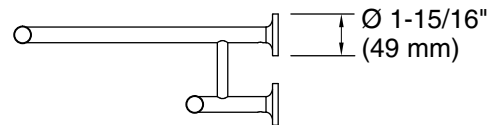

Codes/Standards

None Applicable

KOHLER® Faucet Lifetime Limited Warranty

See website for detailed warranty information.

Available Colors/Finishes

Color tiles intended for reference only.

Color	Code	Description
	CP	Polished Chrome
	SN	Vibrant® Polished Nickel
	AF	Vibrant® French Gold
	BN	Vibrant® Brushed Nickel
	BV	Vibrant® Brushed Bronze
	BL	Matte Black
	2MB	Vibrant® Brushed Moderne Brass
	BGP	Vibrant Brushed Graphite
	TT	Vibrant Titanium