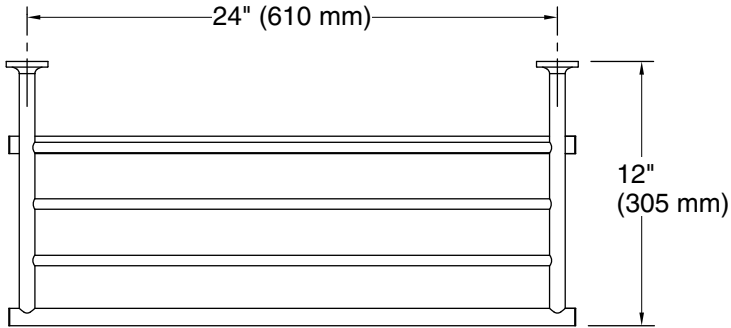

Technical Information

All product dimensions are nominal.

Material: Metal

Notes

Install this product according to the installation guide.

CAUTION: Risk of personal injury. Do not install these products in any area where they are likely to be used inadvertently as a grab bar or support bar. These products are not designed or intended for use as a grab bar or support bar.