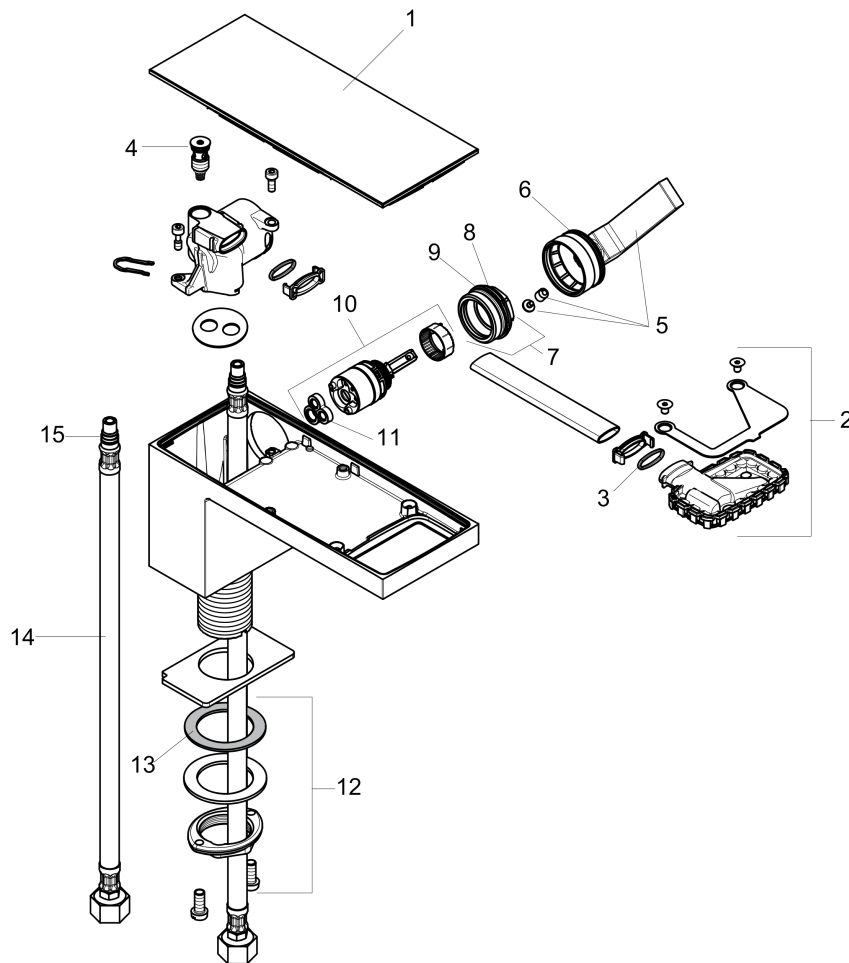

**AXOR MyEdition
Single-Hole Faucet 70, 1.2 GPM**

Finishes : **chrome / black glass** Part no. : **47010601**

Description

Features

- PowderRain spray
- Flow: 1.2 GPM (4.5 L/Min)
- Ceramic cartridge
- Does not include: Pop-up assembly

Technology

Product image

Scale drawing

AXOR MyEdition
Single-Hole Faucet 70, 1.2 GPM
Finishes : **chrome / black glass** Part no. : **47010601**

Exploded drawing

Year of production: >02/19

AXOR MyEdition
Single-Hole Faucet 70, 1.2 GPM
 Finishes : **chrome / black glass**

Part no. : **47010601**

Spare parts list

Year of production: >02/19

Pos.	Description	Part no.	PC	PU
1	cover	47900600	0	1
2	spray former	93385000	0	1
3	O-ring 13x1,5	98475000	0	1
4	O-ring 8x1,75	97827000	0	1
5	handle	93386000	0	1
6	O-ring 33x1,5	98164000	0	1
7	nut	92926000	0	1
8	O-ring 30x1,5	98433000	0	1
9	O-ring 25x1,5	98146000	0	1
10	cartridge, assy	92900000	0	1
11	seal	93383000	0	1
12	fixing set (Ø 32)	13961000	0	1
13	lever collar	97548000	0	1
14	connection hose 35½" M8x0,75 3/8"	96316001	0	1
15	O-ring 7x1,5	98422000	0	1