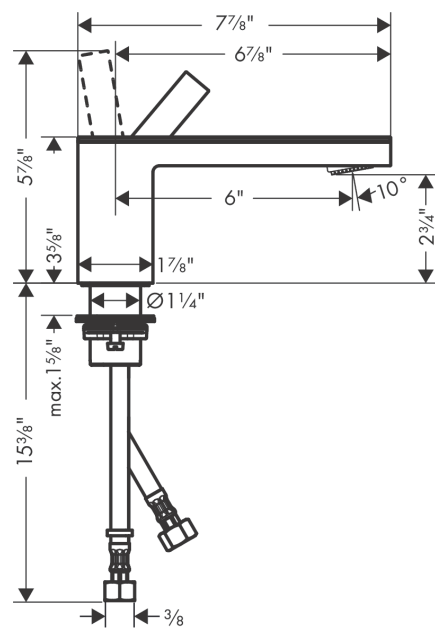

**AXOR MyEdition
Single-Hole Faucet 70, 1.2 GPM**

Finishes : **chrome / black glass** Part no. : **47010601**

Description

Features

- PowderRain spray
- Flow: 1.2 GPM (4.5 L/Min)
- Ceramic cartridge
- Does not include: Pop-up assembly

Technology

Product image

Scale drawing

AXOR MyEdition
Single-Hole Faucet 70, 1.2 GPM
Finishes : **chrome / black glass** Part no. : **47010601**

Exploded drawing

Year of production: >02/19

AXOR MyEdition
Single-Hole Faucet 70, 1.2 GPM
 Finishes : **chrome / black glass**

Part no. : **47010601**

Spare parts list

Year of production: >02/19

Pos.	Description	Part no.	PC	PU
1	cover	47900600	0	1
2	spray former	93385000	0	1
3	O-ring 13x1,5	98475000	0	1
4	O-ring 8x1,75	97827000	0	1
5	handle	93386000	0	1
6	O-ring 33x1,5	98164000	0	1
7	nut	92926000	0	1
8	O-ring 30x1,5	98433000	0	1
9	O-ring 25x1,5	98146000	0	1
10	cartridge, assy	92900000	0	1
11	seal	93383000	0	1
12	fixing set (Ø 32)	13961000	0	1
13	lever collar	97548000	0	1
14	connection hose 35½" M8x0,75 3/8"	96316001	0	1
15	O-ring 7x1,5	98422000	0	1