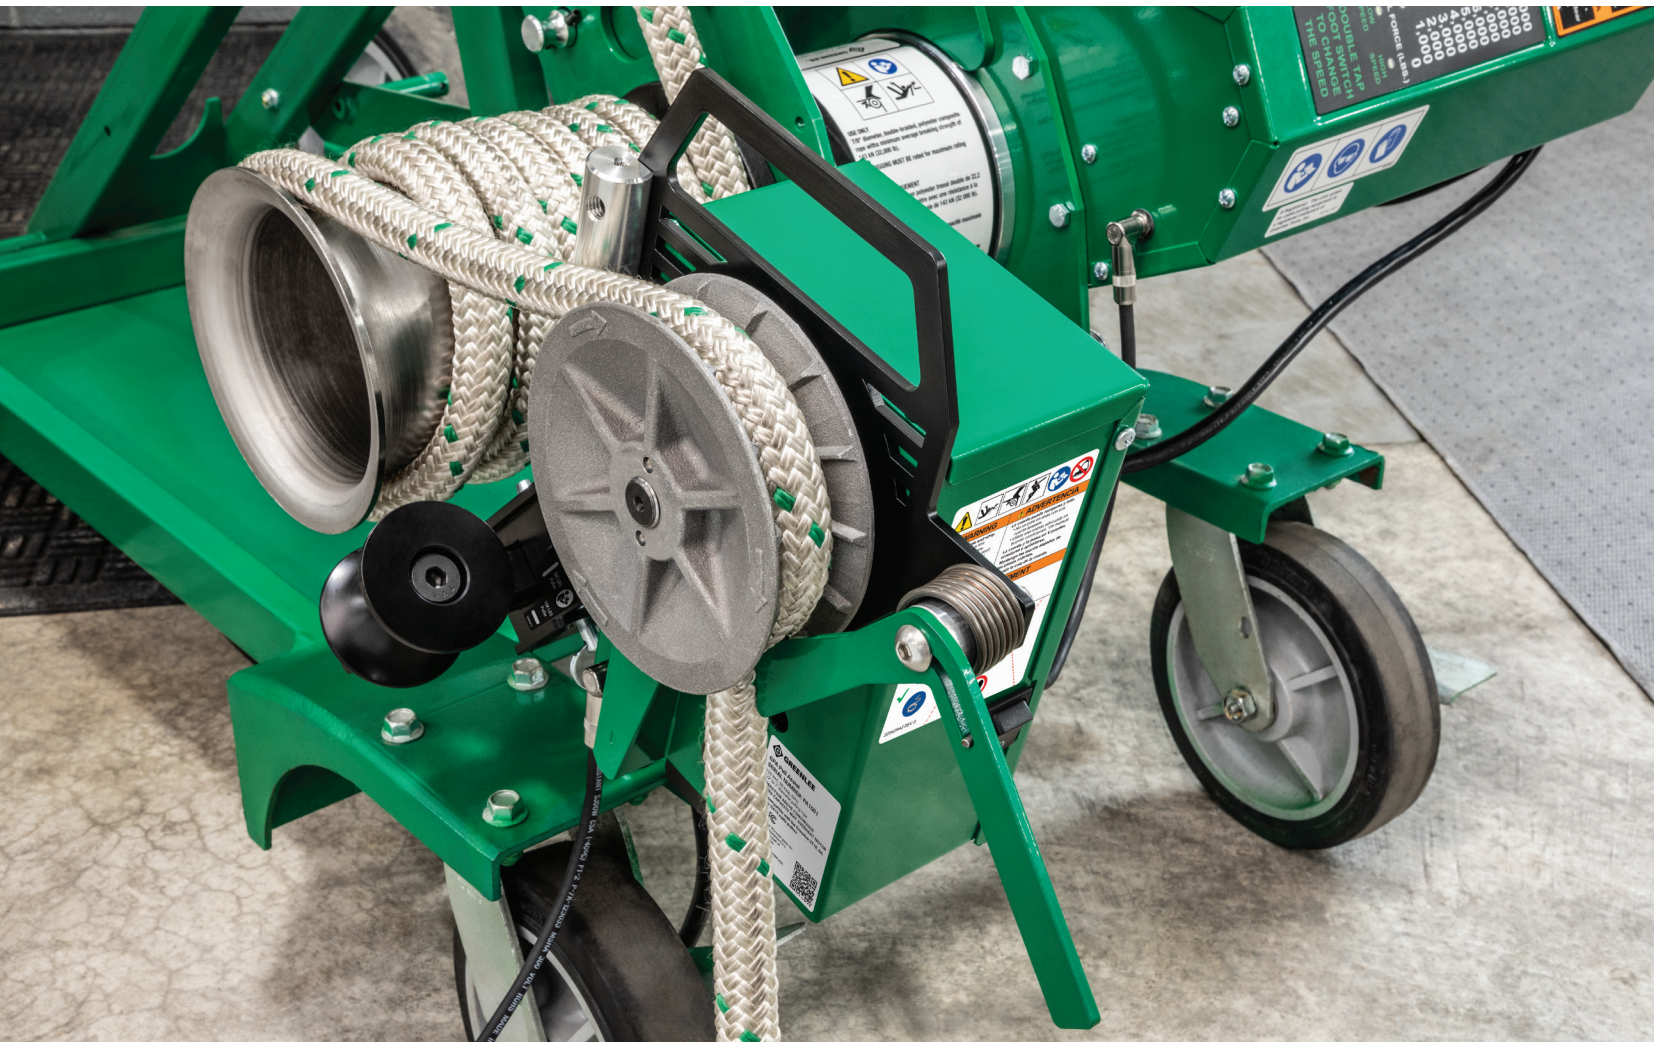

Pull ASSIST

Hands-Free, No Sweat Pulling

Scan to Learn More!

ORDERING INFORMATION

CAT. NO.	DESCRIPTION
GPA	Pull Assist includes offset sheave (mounting bar), pendant & power cord

SPECIFICATIONS

Max Pull Speed	60 ft/min
Max Tailing Force	85 lbs
Rope Capacity	1/2" to 1"
Weight	22 lbs
Dimensions	L - 15" x W - 13" x H - 8"

Professional. Nothing Less.™

GREENLEE.COM

Pull ASSIST

Hands-Free, No Sweat Pulling

Professional. Nothing Less.™

PULL ASSIST

Hands-Free, No Sweat Pulling Increases Productivity

The Greenlee Pull Assist is a pulling accessory that gives you the option to make your pull hands-free and consistent. Stay out of the danger zone while increasing productivity and decreasing strain and fatigue.

 **Force you need, when you need it**

 **Precise control**

 **Works with most Greenlee pullers**

Key Benefits

Reduce Strain & Fatigue
With hands-free pulling

Easier Puller Setup in Challenging Locations
Pull in tight spaces