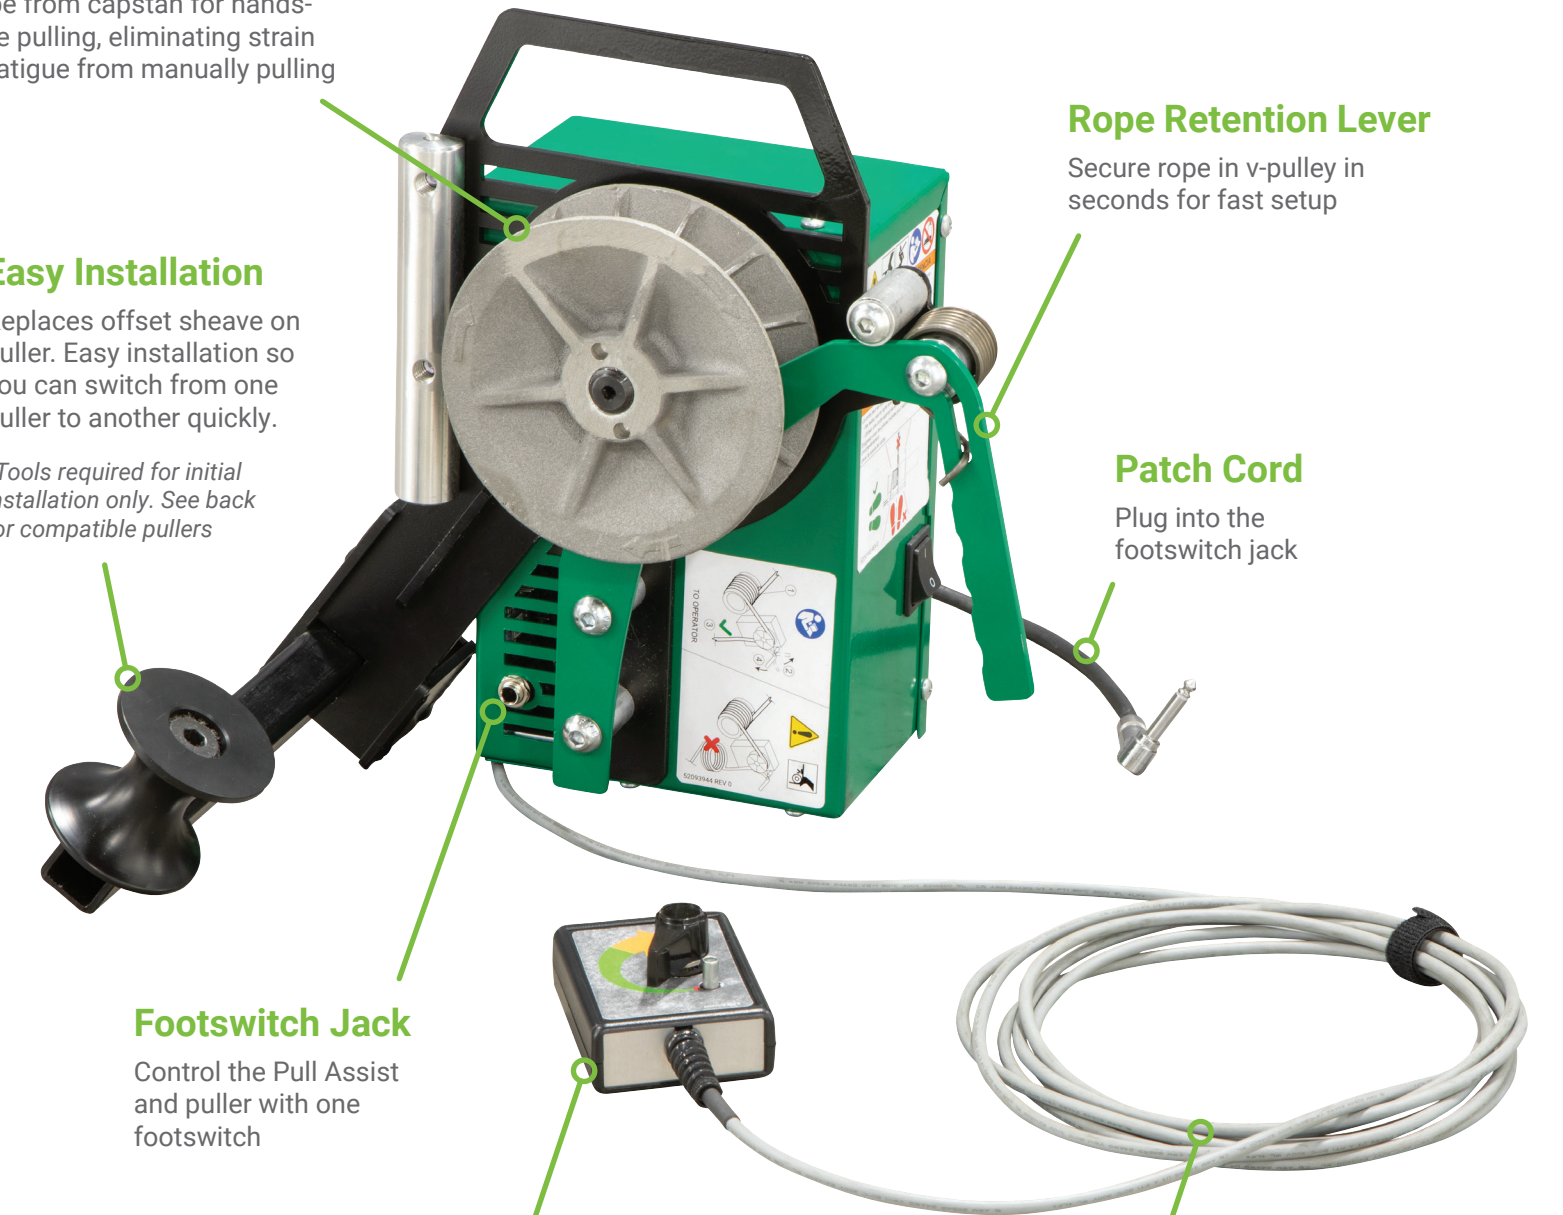

Easy Installation

Replaces offset sheave on puller. Easy installation so you can switch from one puller to another quickly.

*Tools required for initial installation only. See back for compatible pullers