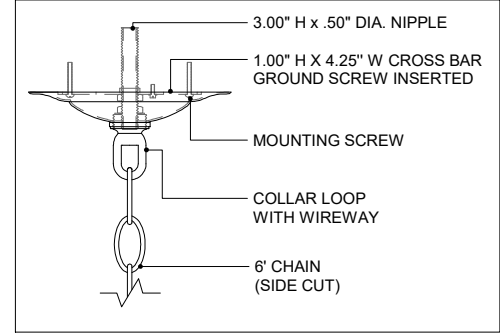

21.00" DIA. FRAME
 6.00" DIA. CANOPY
 1.00" H X 4.25" W
 CROSS BAR

TOP VIEW

CANOPY DETAIL

FRONT VIEW