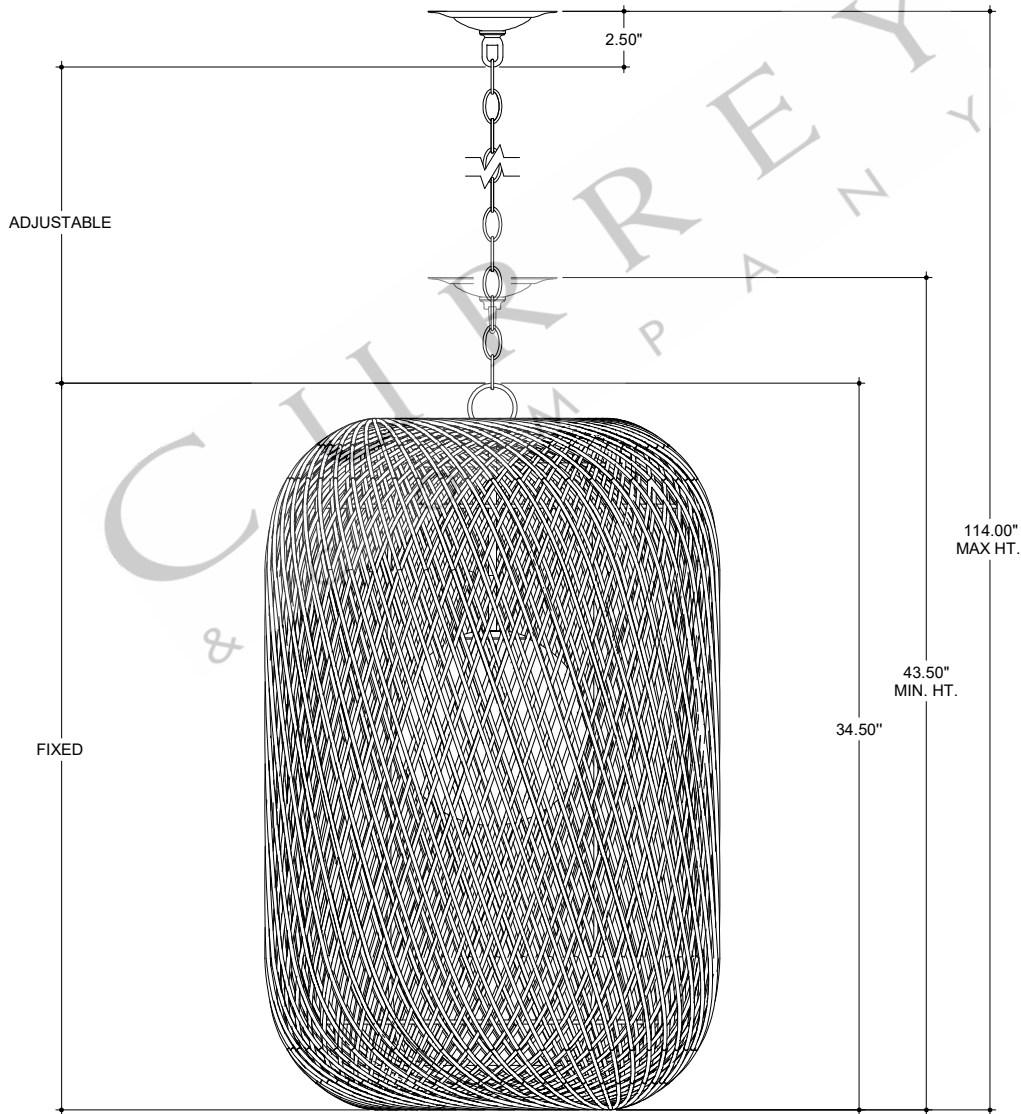

21.00" DIA. FRAME
 6.00" DIA. CANOPY
 1.00" H X 4.25" W
 CROSS BAR

TOP VIEW

CANOPY DETAIL

FRONT VIEW