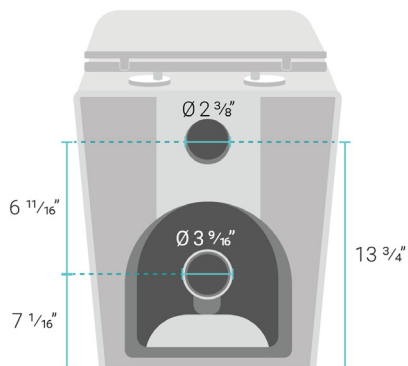

- Wall Actuator: SM-WC001, SM-WC002, SM-WC003 *
- In-Wall Tank Carrier System: SM-WC324, SM-WC326

* Color & style options available

Features:

- Space saving, back-to-wall design
- Square bowl
- Glazed ceramic
- Quick-release, soft-close seat

Installation:

- Floor-mount
- 7" vertical rough-in

Colors & Finishes:

- White: SM-WT555

Specifications:

- N.W: 70.0 lb.
- L: 22 1/16" x W: 13 3/4" x H: 15 15/16"

Dual-Flush Flush Actuator SM-WC001W

Features:

Specifications:

- N.W: 2.0 lb.
- L: $9 \frac{5}{16}$ " x W: $\frac{5}{16}$ " x H: 6"

Included Parts:

- Flush Actuator: SM-WC001W

Compatible Parts (sold separately):

- Residential Concealed In-Wall Toilet Tank for Back-to-Wall Toilet: SM-WC324
- Commercial Concealed In-Wall Toilet Tank for Back-to-Wall Toilet: SM-WC326
- Residential Concealed In-Wall Toilet Tank for Wall-Hung Toilet: SM-WC424
- Commercial Concealed In-Wall Toilet Tank for Wall-Hung Toilet: SM-WC426

Installation:

- In-wall

Specifications:

- N.W: 8.13 lb.
- L: 24" x W: 3 1/4" x H: 28 15/16"

Included Parts:

- Discharge Pipe: SM-CPT24
- Flush Valve: SM-CPT30
- Flush Valve Holder: SM-CPT35
- Inlet / Outlet Pipes: SM-CPT42
- Water Tank Pipe: SM-CPT86
- Fill Valve: SM-CPT53
- Tank O-Ring: SM-CPT69
- Water Supply Line: SM-CPT70
- Inlet O-Ring: SM-CPT87
- Flush Valve Set Board: SM-CPT89
- Fill Valve Clip: SM-CPT92
- Kit Pack: SM-CPT98