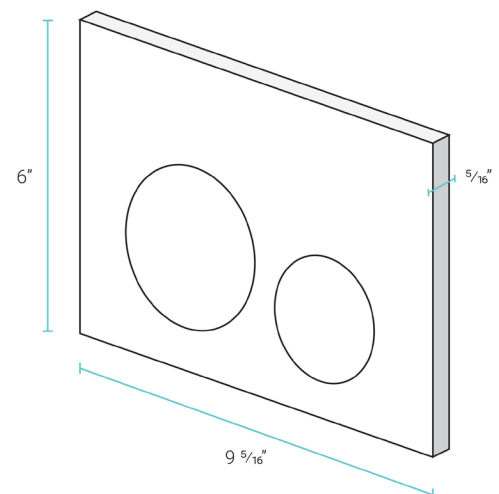

Installation:

- Floor-mount
- 7" vertical rough-in

Colors & Finishes:

- White: SM-WT555

Specifications:

- N.W: 70.0 lb.
- L: 22 1/16" x W: 13 3/4" x H: 15 15/16"

Dual-Flush Flush Actuator SM-WC001W

Features:

Specifications:

- N.W: 2.0 lb.
- L: $9 \frac{5}{16}$ " x W: $\frac{5}{16}$ " x H: 6"

Included Parts:

- Flush Actuator: SM-WC001W

Compatible Parts (sold separately):

- Residential Concealed In-Wall Toilet Tank for Back-to-Wall Toilet: SM-WC324
- Commercial Concealed In-Wall Toilet Tank for Back-to-Wall Toilet: SM-WC326
- Residential Concealed In-Wall Toilet Tank for Wall-Hung Toilet: SM-WC424
- Commercial Concealed In-Wall Toilet Tank for Wall-Hung Toilet: SM-WC426

Installation:

- In-wall

Specifications:

- N.W: 8.13 lb.
- L: 24" x W: 3 1/4" x H: 28 15/16"

Included Parts:

- Discharge Pipe: SM-CPT24
- Flush Valve: SM-CPT30
- Flush Valve Holder: SM-CPT35
- Inlet / Outlet Pipes: SM-CPT42
- Water Tank Pipe: SM-CPT86
- Fill Valve: SM-CPT53
- Tank O-Ring: SM-CPT69
- Water Supply Line: SM-CPT70
- Inlet O-Ring: SM-CPT87
- Flush Valve Set Board: SM-CPT89
- Fill Valve Clip: SM-CPT92
- Kit Pack: SM-CPT98