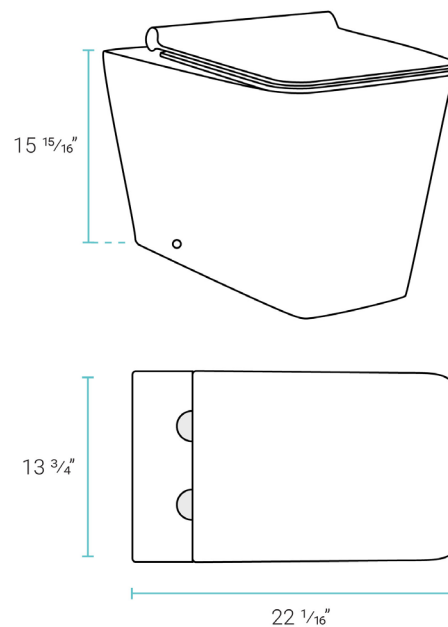

Concorde

Back-to-Wall Toilet

SM-WT555

Included Parts:

- Back-to-Wall Toilet: SM-WT555
- QQ Feet: SM-QQF16
- Quick-Release Seat: SM-QRS42
- Outlet Pipe: SM-CPT42
- Floor Anchor Kit: SM-TPT29

Required Components (sold separately):

Installation:

- Floor-mount
- 7" vertical rough-in

Colors & Finishes:

- White: SM-WT555

Specifications:

- N.W: 70.0 lb.
- L: 22 1/16" x W: 13 3/4" x H: 15 15/16"

Dual-Flush Flush Actuator SM-WC001W

Features:

Specifications:

- N.W: 2.0 lb.
- L: $9 \frac{5}{16}$ " x W: $\frac{5}{16}$ " x H: 6"

Included Parts:

- Flush Actuator: SM-WC001W

Compatible Parts (sold separately):

- Residential Concealed In-Wall Toilet Tank for Back-to-Wall Toilet: SM-WC324
- Commercial Concealed In-Wall Toilet Tank for Back-to-Wall Toilet: SM-WC326
- Residential Concealed In-Wall Toilet Tank for Wall-Hung Toilet: SM-WC424
- Commercial Concealed In-Wall Toilet Tank for Wall-Hung Toilet: SM-WC426