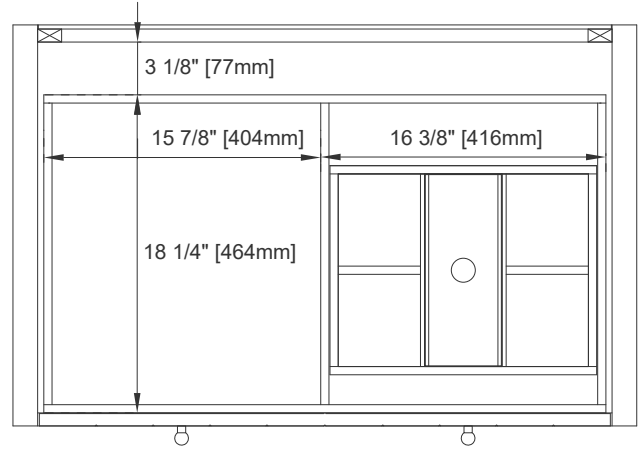

USB/Power Component: YES (ETL5011080)

Cord Length: 6'6"

Assembly Type: Installation of Optional 3cm Top with Sink

Bamboo Storage Tray: One

Drawer Box Material and Construction: 12mm Plywood/English Dovetail Joinery

Dimension

Width: 35-7/8"

Depth: 23-1/8"

Height: 33"

Rough-In Height: 21-1/2"

36" HUDSON VANITY

JAMES MARTIN VANITIES

435-V36-LNO

Top View

Front View

Knob

Bamboo Drawer Organizer

All dimensions are nominal
Diagrams are of cabinet only—James Martin Optional Countertops and sinks are not shown

Visit website for warranty and installation information
www.jamesmartinvanities.com

36" HUDSON VANITY

JAMES MARTIN VANITIES

435-V36-LNO

Side View

Back View

All dimensions are nominal
Diagrams are of cabinet only—James Martin Optional Countertops and sinks are not shown

Visit website for warranty and installation information
www.jamesmartinvanities.com