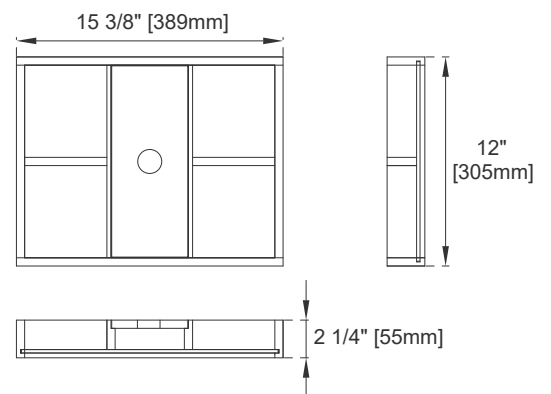

USB/Power Component: YES (ETL5011080)

Cord Length: 6'6"

Assembly Type: Installation of Optional 3cm Top with Sink

Bamboo Storage Tray: One

Drawer Box Material and Construction: 12mm Plywood/English Dovetail Joinery

Dimension

Width: 35-7/8"

Depth: 23-1/8"

Height: 33"

Rough-In Height: 21-1/2"

36" HUDSON VANITY

JAMES MARTIN VANITIES

435-V36-LNO

Top View

Front View

Knob

Bamboo Drawer Organizer

All dimensions are nominal
Diagrams are of cabinet only—James Martin Optional Countertops and sinks are not shown

Visit website for warranty and installation information
www.jamesmartinvanities.com

36" HUDSON VANITY

JAMES MARTIN VANITIES

435-V36-LNO

Side View

Back View

All dimensions are nominal
Diagrams are of cabinet only—James Martin Optional Countertops and sinks are not shown

Visit website for warranty and installation information
www.jamesmartinvanities.com