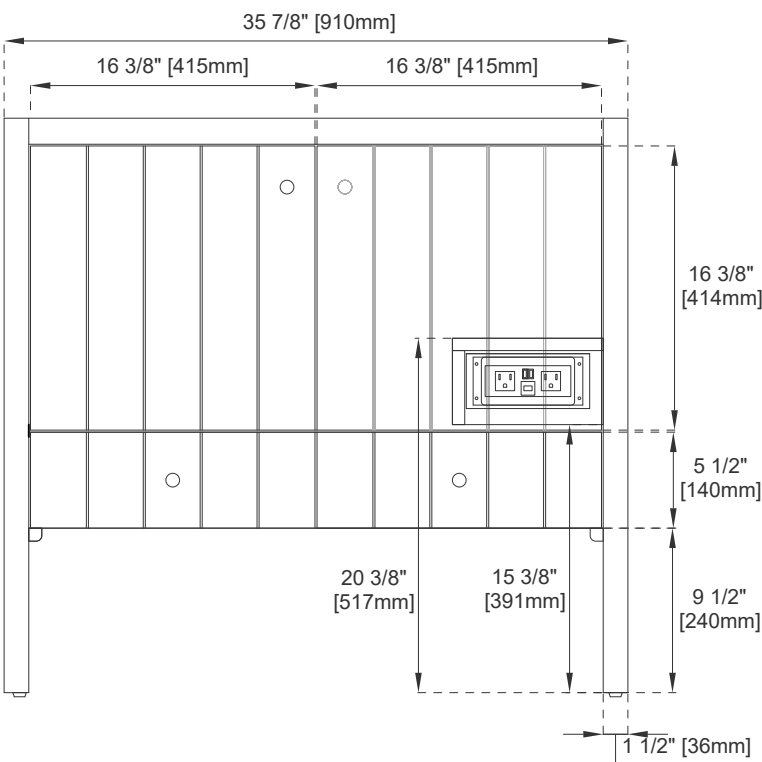

USB/Power Component: YES (ETL5011080)

Cord Length: 6'6"

Assembly Type: Installation of Optional 3cm Top with Sink

Bamboo Storage Tray: One

Drawer Box Material and Construction: 12mm Plywood/English Dovetail Joinery

Dimension

Width: 35-7/8"

Depth: 23-1/8"

Height: 33"

Rough-In Height: 21-1/2"

36" HUDSON VANITY

JAMES MARTIN VANITIES

435-V36-LNO

Top View

Front View

Knob

Bamboo Drawer Organizer

All dimensions are nominal
Diagrams are of cabinet only—James Martin Optional Countertops and sinks are not shown

Visit website for warranty and installation information
www.jamesmartinvanities.com

36" HUDSON VANITY

JAMES MARTIN VANITIES

435-V36-LNO

Side View

Back View

All dimensions are nominal
Diagrams are of cabinet only—James Martin Optional Countertops and sinks are not shown

Visit website for warranty and installation information
www.jamesmartinvanities.com