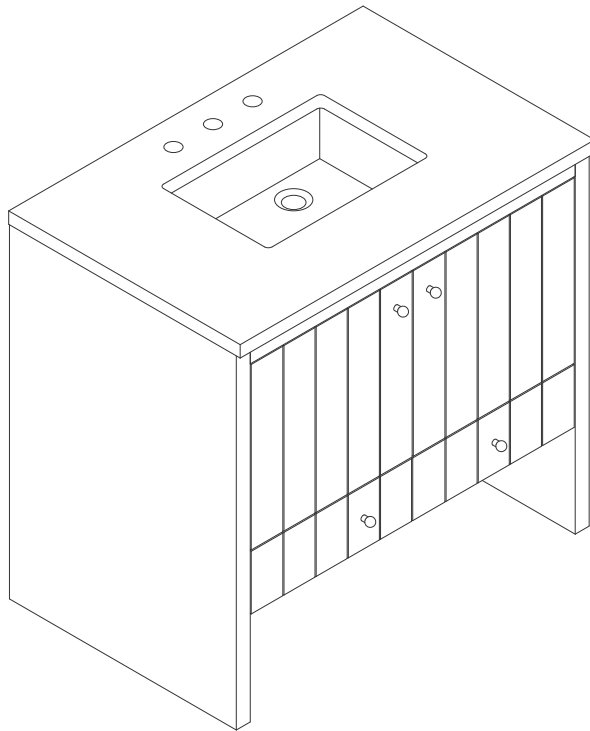

36" HUDSON VANITY

JAMES MARTIN
VANITIES

435-V36-LNO

Features and Materials

Solids: Ash and Yellow Poplar

Veneers: Flat Cut Ash

Panels: Plywood

Installation Type: Floor Standing

Number of Basins: One, with Optional 3cm Top

Vanity Top Included: NO, Optional 3cm Tops Available with Sinks

Basins Included: NO

Overflow: Yes, Front Facing

Number of Doors: Two

Number of Drawers: One

Number of Tip Outs: 0

USB/Power Component: YES (ETL5011080)

Cord Length: 6'6"

Assembly Type: Installation of Optional 3cm Top with Sink

Bamboo Storage Tray: One

Drawer Box Material and Construction: 12mm Plywood/English Dovetail Joinery

Dimension

Width: 35-7/8"

Depth: 23-1/8"

Height: 33"

Rough-In Height: 21-1/2"

36" HUDSON VANITY

JAMES MARTIN VANITIES

435-V36-LNO