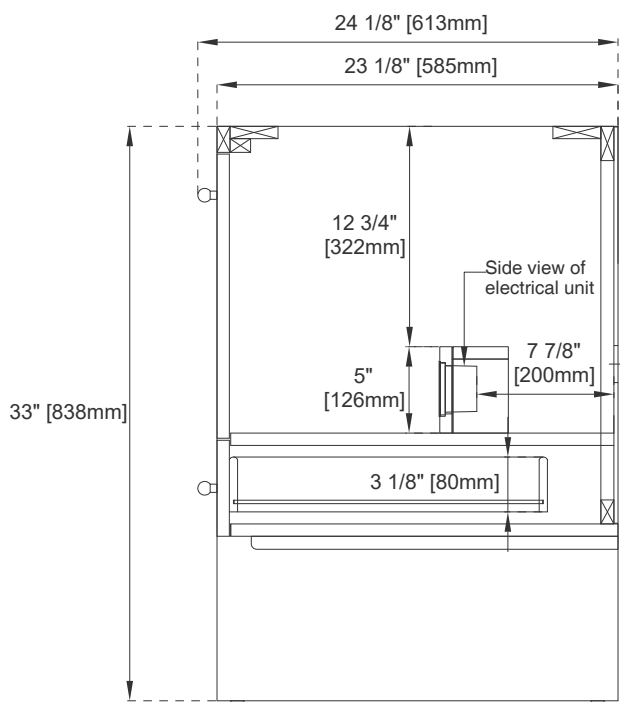

USB/Power Component: YES (ETL5011080)

Cord Length: 6'6"

Assembly Type: Installation of Optional 3cm Top with Sink

Bamboo Storage Tray: One

Drawer Box Material and Construction: 12mm Plywood/English Dovetail Joinery

Dimension

Width: 35-7/8"

Depth: 23-1/8"

Height: 33"

Rough-In Height: 21-1/2"

36" HUDSON VANITY

JAMES MARTIN VANITIES

435-V36-LNO

Top View

Front View

Knob

Bamboo Drawer Organizer

All dimensions are nominal
Diagrams are of cabinet only—James Martin Optional Countertops and sinks are not shown

Visit website for warranty and installation information
www.jamesmartinvanities.com

36" HUDSON VANITY

JAMES MARTIN VANITIES

435-V36-LNO

Side View

Back View

All dimensions are nominal
Diagrams are of cabinet only—James Martin Optional Countertops and sinks are not shown

Visit website for warranty and installation information
www.jamesmartinvanities.com