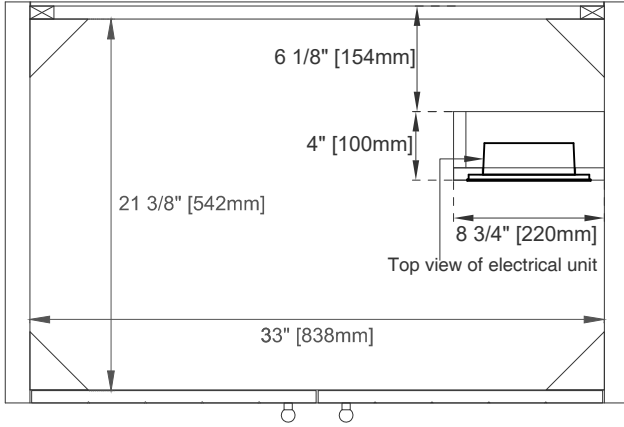

USB/Power Component: YES (ETL5011080)

Cord Length: 6'6"

Assembly Type: Installation of Optional 3cm Top with Sink

Bamboo Storage Tray: One

Drawer Box Material and Construction: 12mm Plywood/English Dovetail Joinery

Dimension

Width: 35-7/8"

Depth: 23-1/8"

Height: 33"

Rough-In Height: 21-1/2"

36" HUDSON VANITY

JAMES MARTIN VANITIES

435-V36-LNO

Top View

Front View

Knob

Bamboo Drawer Organizer

All dimensions are nominal
Diagrams are of cabinet only—James Martin Optional Countertops and sinks are not shown

Visit website for warranty and installation information
www.jamesmartinvanities.com

36" HUDSON VANITY

JAMES MARTIN VANITIES

435-V36-LNO

Side View

Back View

All dimensions are nominal
Diagrams are of cabinet only—James Martin Optional Countertops and sinks are not shown

Visit website for warranty and installation information
www.jamesmartinvanities.com