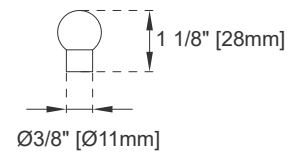

Hardware Material and Finish: Zinc Alloy in Champagne Brass Color

Fits Drain Hole Size: 1 3/4"

Full Extension, Soft Close Glides

European Soft Close Hinges

Aluminum Laminate Drawer Liners

Adjustable Levelers

Dimension

Width: 35-7/8"

Depth: 23-1/8"

Height: 33"

Rough-In Height: 21-1/2"

36" HUDSON VANITY

JAMES MARTIN VANITIES

435-V36-LNO

Top View

Front View

Knob

Bamboo Drawer Organizer

All dimensions are nominal
Diagrams are of cabinet only—James Martin Optional Countertops and sinks are not shown

Visit website for warranty and installation information
www.jamesmartinvanities.com

36" HUDSON VANITY

JAMES MARTIN VANITIES

435-V36-LNO

Side View

Back View

All dimensions are nominal
Diagrams are of cabinet only—James Martin Optional Countertops and sinks are not shown

Visit website for warranty and installation information
www.jamesmartinvanities.com