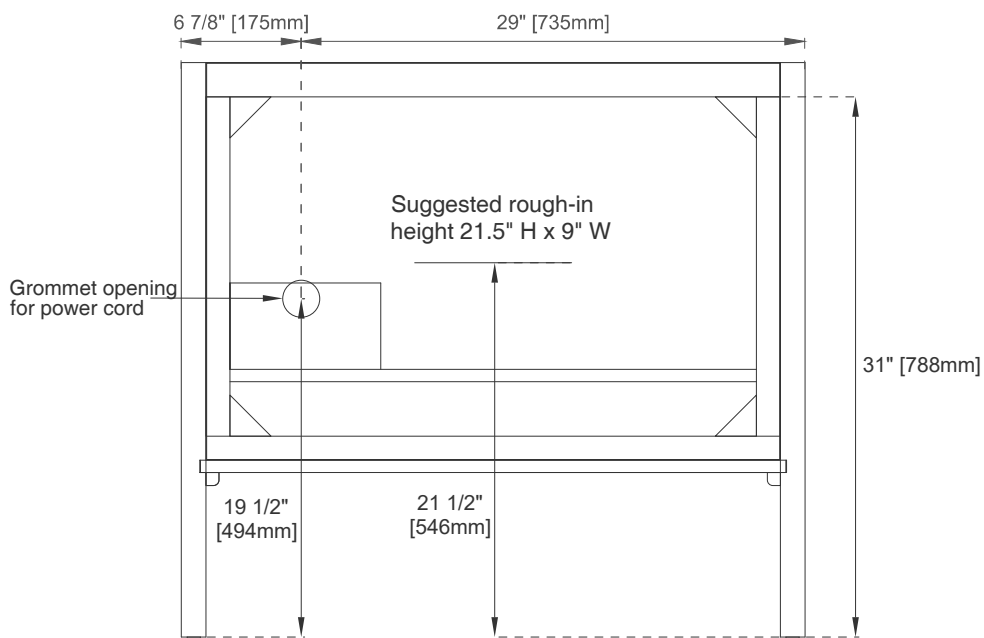

USB/Power Component: YES (ETL5011080)

Cord Length: 6'6"

Assembly Type: Installation of Optional 3cm Top with Sink

Bamboo Storage Tray: One

Drawer Box Material and Construction: 12mm Plywood/English Dovetail Joinery

Dimension

Width: 35-7/8"

Depth: 23-1/8"

Height: 33"

Rough-In Height: 21-1/2"

36" HUDSON VANITY

JAMES MARTIN VANITIES

435-V36-LNO

Top View

Front View

Knob

Bamboo Drawer Organizer

All dimensions are nominal
Diagrams are of cabinet only—James Martin Optional Countertops and sinks are not shown

Visit website for warranty and installation information
www.jamesmartinvanities.com

36" HUDSON VANITY

JAMES MARTIN VANITIES

435-V36-LNO

Side View

Back View

All dimensions are nominal
Diagrams are of cabinet only—James Martin Optional Countertops and sinks are not shown

Visit website for warranty and installation information
www.jamesmartinvanities.com