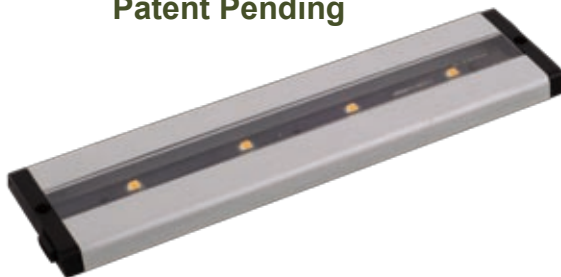

COUNTERMAX®

MX-L-LPC SERIES LED Under Cabinet Lighting

The CounterMax MX-L-LPC series, a state-of-the-art low profile LED under cabinet light, installs easily under the cabinet and emits a crisp white light which illuminates without shadows. Dimmable using a wall dimmer, cabinets stay cool and safe with LED light output. CounterMax MX-L-LPC series is connectable with or without cords using MXInterLink5 technology, making this series convenient as well as beautiful.

Features:

- CREE® LED
- Available in three sizes: 12", 18" and 24"
- Available in three colors: White, Bronze and Aluminum
- Built in driver. No external driver required
- 3000 K color temperature
- Linkable with or without cord using MXInterLink5
- Dimmable using a Lutron® C.L.™ dimmer
- CRI 85 and 120° beam spread

Patent Pending

12" 4-Light LED Under Cabinet

89941AL Brushed Aluminum

89941BRZ Anodized Bronze

89941WT White

12"L x 3"W x .55"H

9.89W

461 Rated Lumens