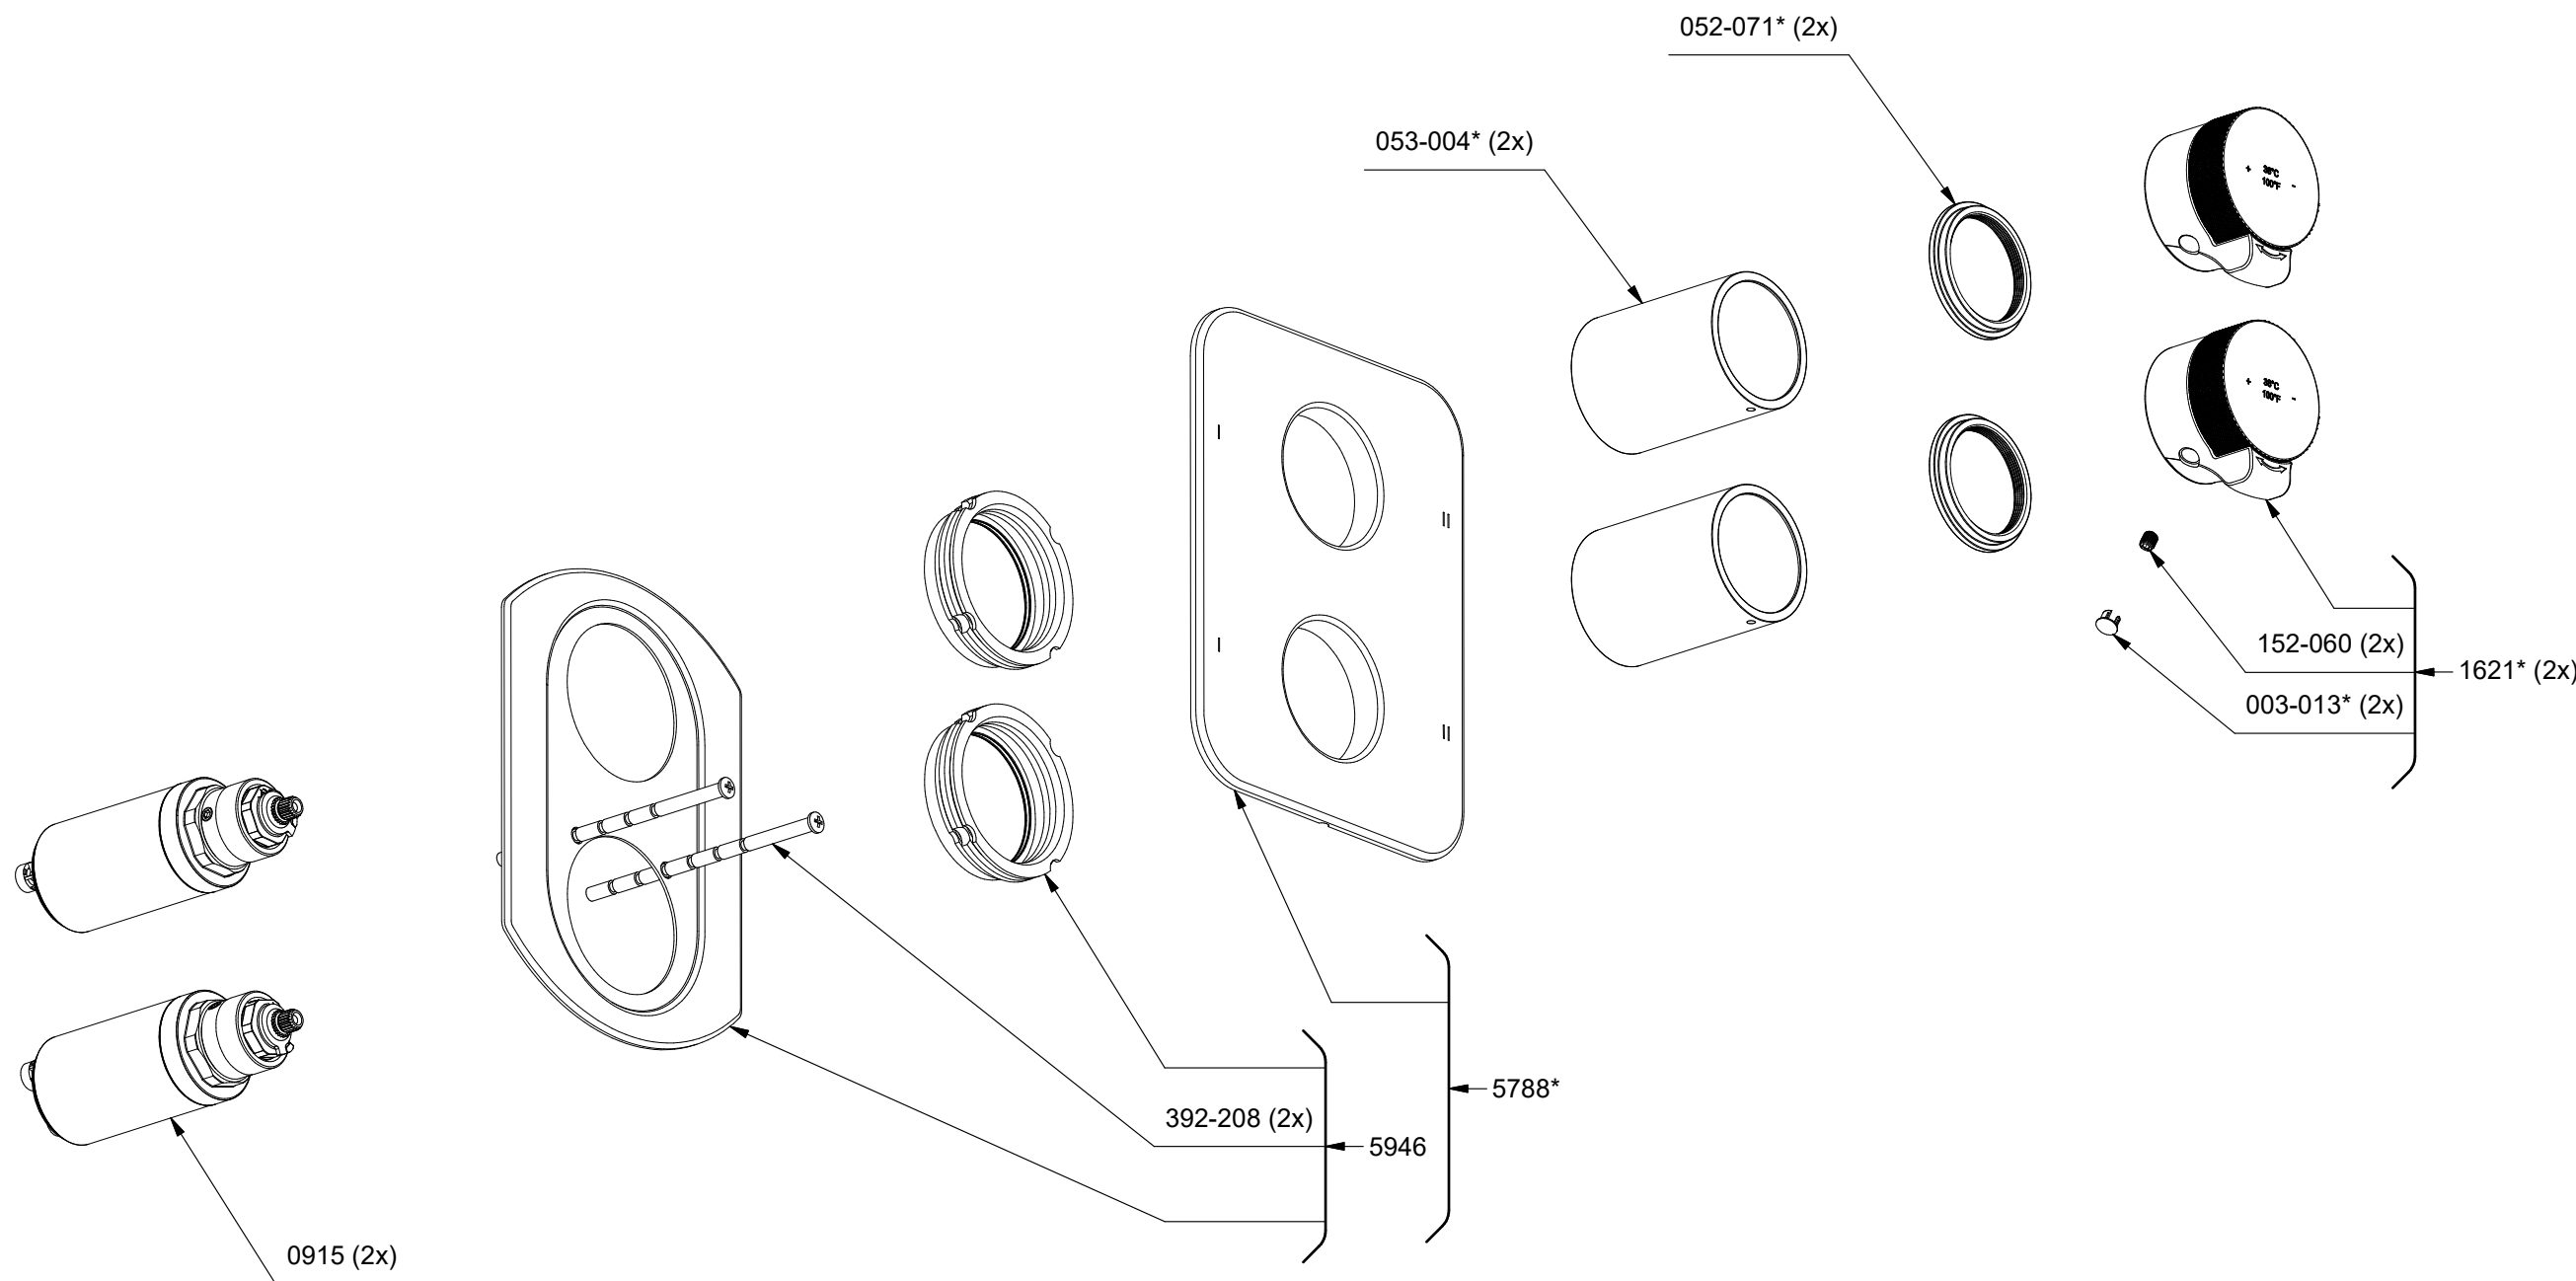

R46-EXP

Rev:00

2015-12-21

**TFR88**

Fresk

4-way no share Type T/P coaxial valve trim

\*Les dimensions, les modèles et les finis présentés peuvent différer. / Sizes, models and finishes may differ from those presented.

\*Finish determined by Suffix

Finish	Description
C	Chrome
BN	Brushed Nickel

**TOOL :**

505-025 (Allen key 2.5mm)