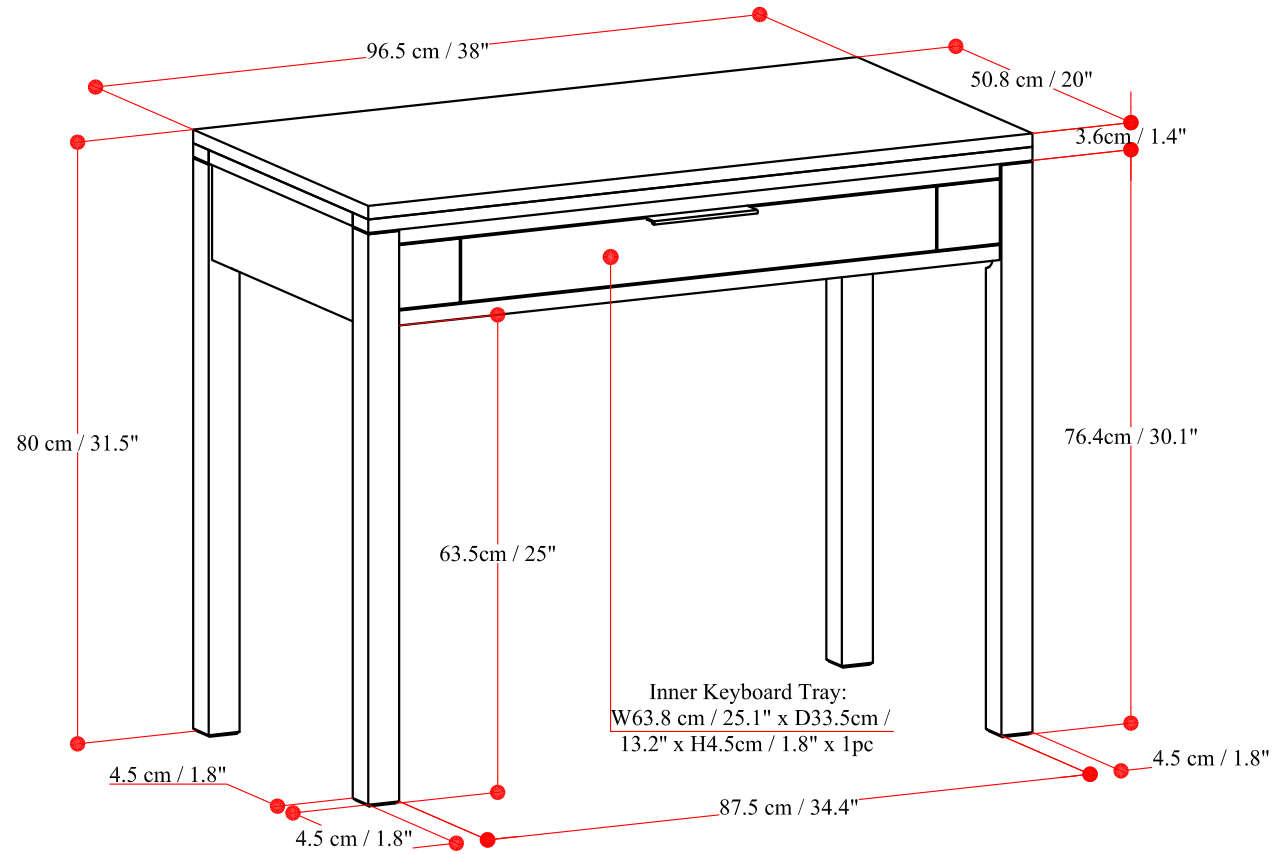

# Hollander Small Desk

Net Weight : 43 ( lb )