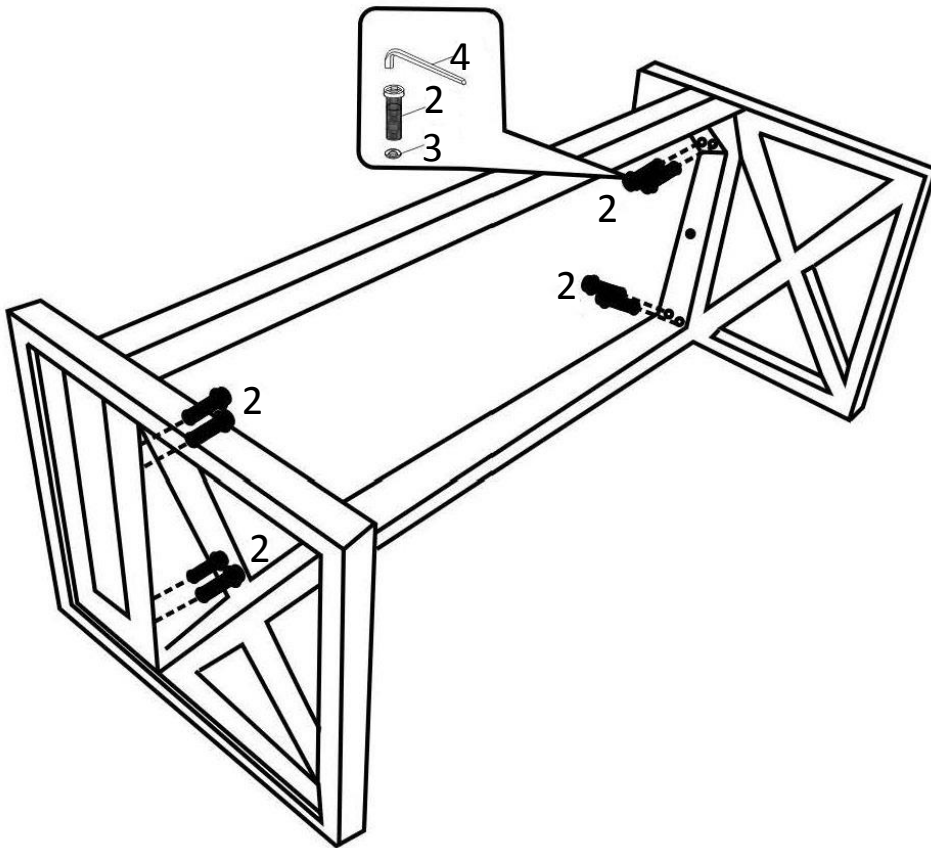

4

ALLEN KEY
5 MM
QTY 1

NEED HELP? For help with assembly or if you are missing a part,
Please call customer service at 1-866-518-0120 ext. 262 (9 am to 4 pm EST)

ASSEMBLY

STEP 1

Attach Top (A) to Sides (B) with one Allen Key Screw (1) and one Washer (3) into pre-drilled holes on each Side (B).
Use Allen Key (4) to tighten.

ASSEMBLY

STEP 2

Secure Top (A) to Sides (B) with four Allen Key Screws (2) and four Washers (3) into pre-drilled holes on each Side (B).
Use Allen Key (4) to tighten.

ASSEMBLY

STEP 3

Turn Ottoman Bench right side up.