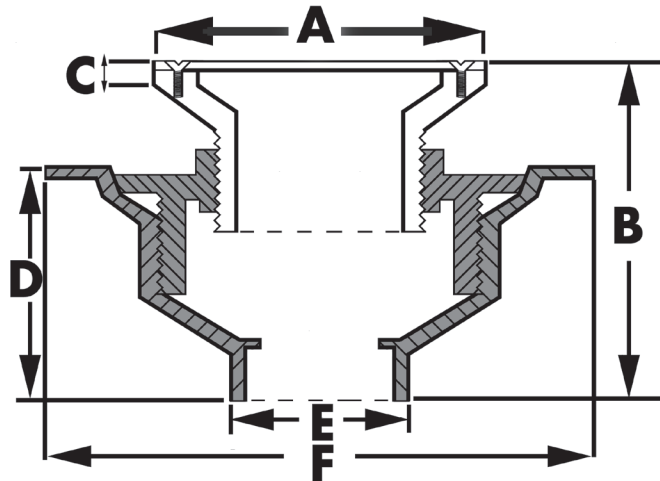

PART NO. D50137

**2" X 3" PVC PERFECT LOW PROFILE SHOWER DRAIN/
FLOOR DRAIN WITH BRASS SPUD AND 4" CHROME PLATED
SQUARE STRAINER**

- Fits over 2" or inside 3" Schedule 40 DWV pipe
- Low profile - perfect for multiple stories
- Reversible clamping ring available when an additional 3/8" height is needed
- Includes D60942 strainer

A	B	C	D	E	F
4-1/4"	MIN: 2-7/8" - MAX: 4-1/16"	1/4"	2"	ID: 2-3/8" OD: 3-1/16"	6-1/2"