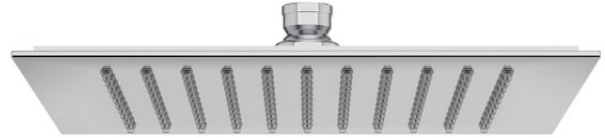

SPECIFICATIONS

DESCRIPTION

- 1 function
- Optional false ceiling installation kit available, order KIT00006NPT

FLOW

- 1.8 GPM/6.7 LPM at 60 PSI (WaterSense and CEC compliant)

STANDARDS

- A112.18.1/ CSA B125.1
- CEC

WARRANTY

- Most products or parts carry "Limited Warranties" against manufacturing defects. For US customers please visit houseofrohl.com/support and for Canadian customers please visit houseofrohl.ca/support for complete product and finish warranty.

9" Rain Showerhead

MODEL: SLM05