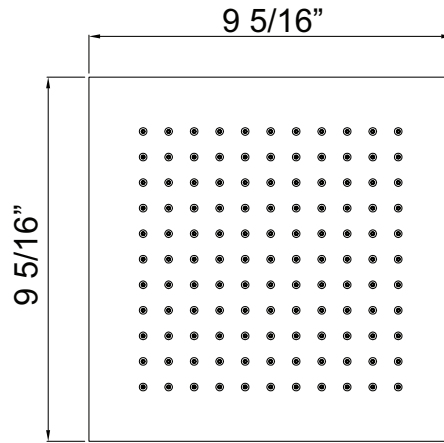

For warranty or additional information, contact:

U.S.A.
houseofrohl.com/support
1-800-777-9762

QUEBEC / MARITIMES / WESTERN CANADA
QUÉBEC / MARITIMES / OUEST CANADIEN
QUEBEC / MARITIMOS / CANADA OCCIDENTAL
houseofrohl.ca/support
1-866-473-8442

ONTARIO
houseofrohl.ca/support
1-800-287-5354