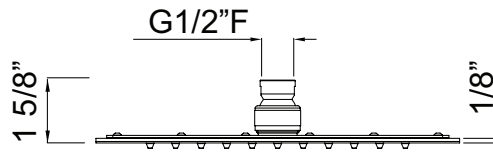

For warranty or additional information, contact:

U.S.A.
houseofrohl.com/support
1-800-777-9762

QUEBEC / MARITIMES / WESTERN CANADA
QUÉBEC / MARITIMES / OUEST CANADIEN
QUEBEC / MARITIMOS / CANADA OCCIDENTAL
houseofrohl.ca/support
1-866-473-8442

ONTARIO
houseofrohl.ca/support
1-800-287-5354