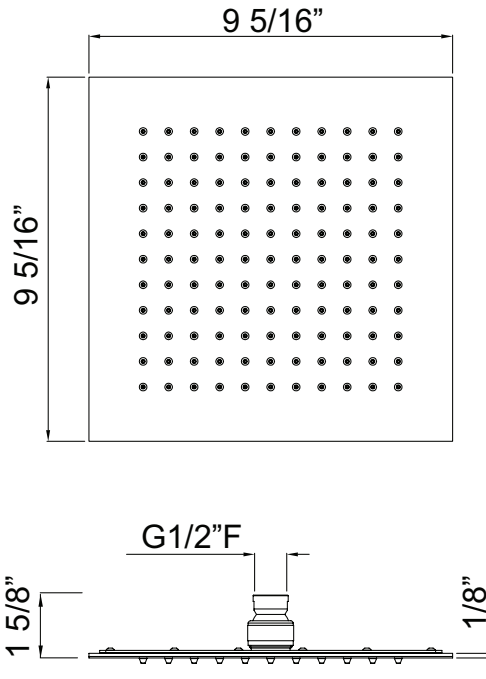

For warranty or additional information, contact:

U.S.A.
houseofrohl.com/support
1-800-777-9762

QUEBEC / MARITIMES / WESTERN CANADA
QUÉBEC / MARITIMES / OUEST CANADIEN
QUEBEC / MARITIMOS / CANADA OCCIDENTAL
houseofrohl.ca/support
1-866-473-8442

ONTARIO
houseofrohl.ca/support
1-800-287-5354