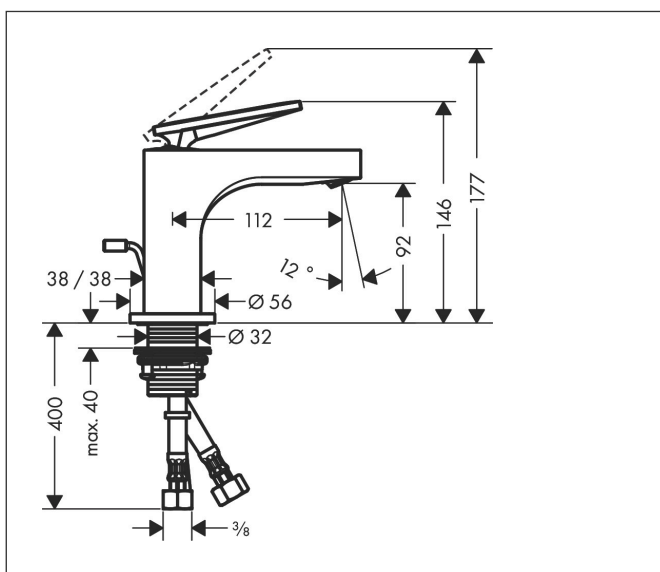

AXOR

hansgrohe

Brand AXOR
Art. Name **AXOR Citterio** Single-Hole Faucet 90 with Pop-Up Drain- Rhombic Cut, 1.2 GPM
Art. Nr. 39001251
Surface brushed gold optic
Pos. 1

Product Picture

Features

- Consists of: Single-handle faucet, Pop-up assembly
- Spray modes: Laminar spray
- Angle-adjustable spray
- Flow: 1.2 GPM (4.5 L/Min)
- Ceramic cartridge
- Includes pop-up drain

Drawing

Technology