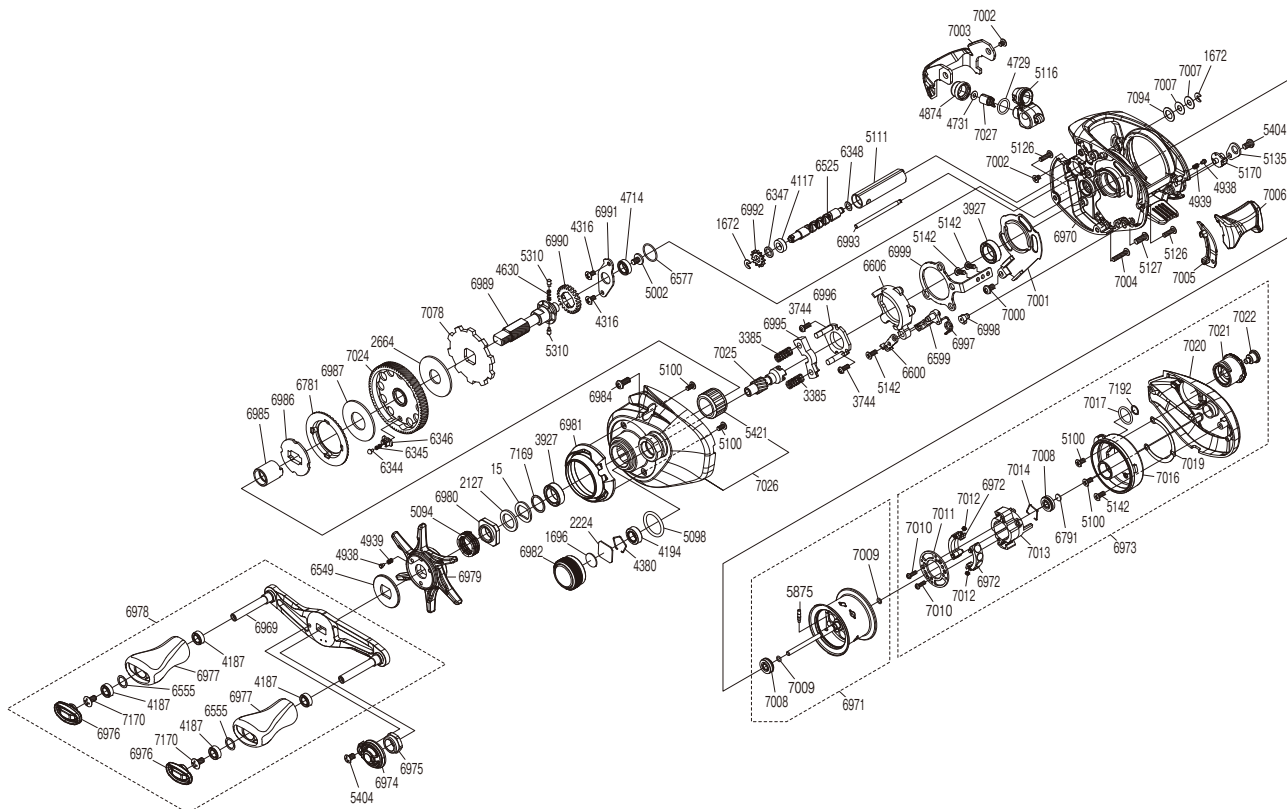

SHIMANO

ALDEBARAN

22ALBFSHGL

(51RL452A31X)

#	Part No.	Description	#	Part No.	Description	#	Part No.	Description
0015	10D60	Drag Spring Washer	6345	10J8A	Click Spring	6996	10EE6	Clutch Cam Retainer
1672	105NC	E Lock	6346	10J87	Drag Click Pin Holder	6997	101A6	Clutch Pawl Spring
1696	10896	Cast Control Spacer	6347	10J1J	Washer	6998	10EDY	Clutch Spring Holder
2127	10J1N	Star Drag Spacer	6348	10GHF	Washer	6999	10RZN	Clutch Plate
2224	1085F	Cast Control Spacer	6525	10EET	Worm Shaft	7000	10DSZ	Screw
2664	10CJ4	Drag Washer	6549	101JC	Star Drag Click Plate	7001	10EEC	Clutch Guard
3385	104BJ	Yoke Spring	6555	104FH	Washer	7002	10S2Y	Screw
3744	10LVH	Screw	6577	10SZ4	O Ring	7003	10RZM	Level Wind Protector
3927	10EX8	Ball Bearing	6599	10RWC	Clutch Pawl A	7004	10TGT	Screw
4117	10PXY	Bushing	6600	10RWF	Clutch Pawl B	7005	10EE2	Clutch Bar Guide
4187	104VX	Ball Bearing	6606	10SKS	Clutch Cam	7006	10EEF	Clutch Button
4194	105BP	Ball Bearing	6781	10JB0	Drag Click Ratchet	7007	10E7G	Washer
4316	10MT2	Screw	6791	1085H	Spacer B	7008	10RUC	Ball Bearing
4380	1057X	Retainer	6969	10E7B	Handle Shank Assembly	7009	10E7H	O Ring
4630	10JDX	Idle Gear Spring	6970	10E7C	Frame Assembly	7010	10EEA	Screw
4714	104JZ	Ball Bearing	6971	10E7D	Spool Assembly(With Bearing)	7011	10TK4	Brake Set Plate
4729	108WQ	O Ring	6972	10E7E	Magnet Holder Assembly	7012	10DGJ	Brake Spring
4731	10CFV	Washer	6973	10E7F	Right Side Plate Assembly	7013	10EEK	Brake Holder
4874	10FJB	Pawl Cap	6974	10RZU	Handle Nut Plate	7014	101A9	Bearing Retainer
4938	10B27	Click Pin	6975	10RZZ	Handle Nut	7016	101EF	Dial Case Assembly
4939	10988	Click Spring	6976	10SML	Handle Knob Seal	7017	100KS	O Ring
5002	10PVU	Screw	6977	1004X	Handle Knob	7019	10SBH	Washer
5094	10A78	Star Drag Spring	6978	10SN3	Handle Assembly	7020	10RZR	Right Side Plate
5098	10LA9	O Ring	6979	10RZT	Star Drag	7021	10RZX	Br Dial
5100	1055J	Screw	6980	10EEG	Star Drag Nut	7022	101A7	Screw
5111	10NFW	Level Wind Guard	6981	10RZF	Clutch Button Attachment	7024	10EEE	Drive Gear
5116	10NYH	Line Guide Pawl Holder Assembly	6982	10RZP	Cast Control Cap	7025	10RZC	Pinion Gear
5126	1055A	Screw	6984	10SMM	Screw	7026	101EG	Left Side Plate Assembly
5127	103DF	Screw	6985	10RZH	Roller Clutch Inner Tube	7027	100BT	Line Guide Pawl
5135	10BGQ	Cam Lever Retainer	6986	10D55	Pressure Plate	7078	10R5Z	Anti-Reverse Ratchet
5142	10559	Screw	6987	10CKS	Drag Washer	7094	10J4L	Washer
5170	10BAV	Side Plate Cam Lever	6989	10EEM	Drive Shaft	7169	10EFM	Bearing Washer
5310	10HJG	Idle Gear Pin	6990	10EE3	Idle Gear	7170	10DQN	Screw
5404	10DN7	Screw	6991	10RZG	Drive Shaft Retainer	7192	10U1C	Washer
5421	10TM8	Roller Clutch Bearing	6992	10EEL	Idle Gear			
5875	10MCZ	Spool Clutch Pin	6993	10RZL	Stabilizer Bar			
6344	10C0T	Drag Click	6995	10EE4	Yoke	6806	10TR6	Nok Oil (Accessory)