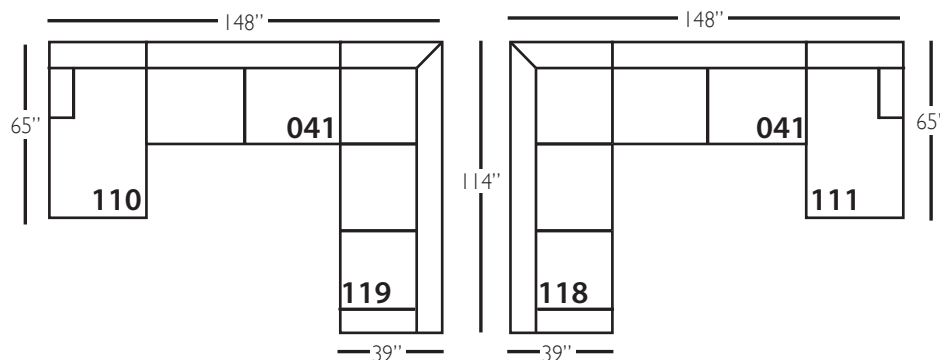

Derby Slip Sectional

P602-Slip-118 - RSE
P602-Slip-119 - LSE