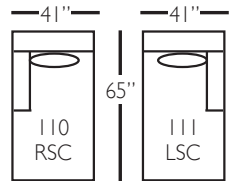

# Derby Slip Sectional

Standard Features	P602-SLIP-041 Large Armless	P602-SLIP-061 Small Armless	P602-SLIP-110/111 Right/Left Chaise	P602-SLIP-114/115 Right/Left Two Seated End	P602-SLIP-118/119 Right/Left Three Seated End w/ Corner
Loose Pillow Back	✓	✓	✓	✓	✓
One 22" Non-Welted Down-Blend Throw Pillow (TP)	N/A	N/A	✓	✓	✓ (2)
Harmony Cushion	✓	✓	✓	✓	✓
Suspension System	sinuous	sinuous	sinuous	sinuous	sinuous
<b>Options - See Price List for Prices</b>					
Extra Throw Pillows (XP)	N/A	N/A	✓	✓	✓
Cloud Cushion	✓	✓	✓	✓	✓

**Pattern Availability: RG, PS, NM, RS**

This is a suggested application. Application is subject to change.  
 Sizes and Dimensions will vary from piece to piece due to the individual hand craftsmanship used in every style we produce.  
 All furniture style names are for internal reference only, not intended for commercial use.

# Derby Slip Sectional

P602-Slip-118 - RSE  
P602-Slip-119 - LSE

P602-Slip-114 - RSE  
P602-Slip-115 - LSE

P602-Slip-110 - RSC  
P602-Slip-111 - LSC

P602-Slip-061 - SAL

P602-Slip-041 - LAL