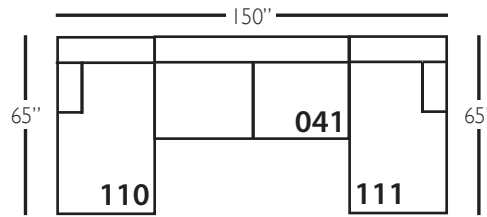

Derby Slip Sectional

P602-Slip-118 - RSE
P602-Slip-119 - LSE