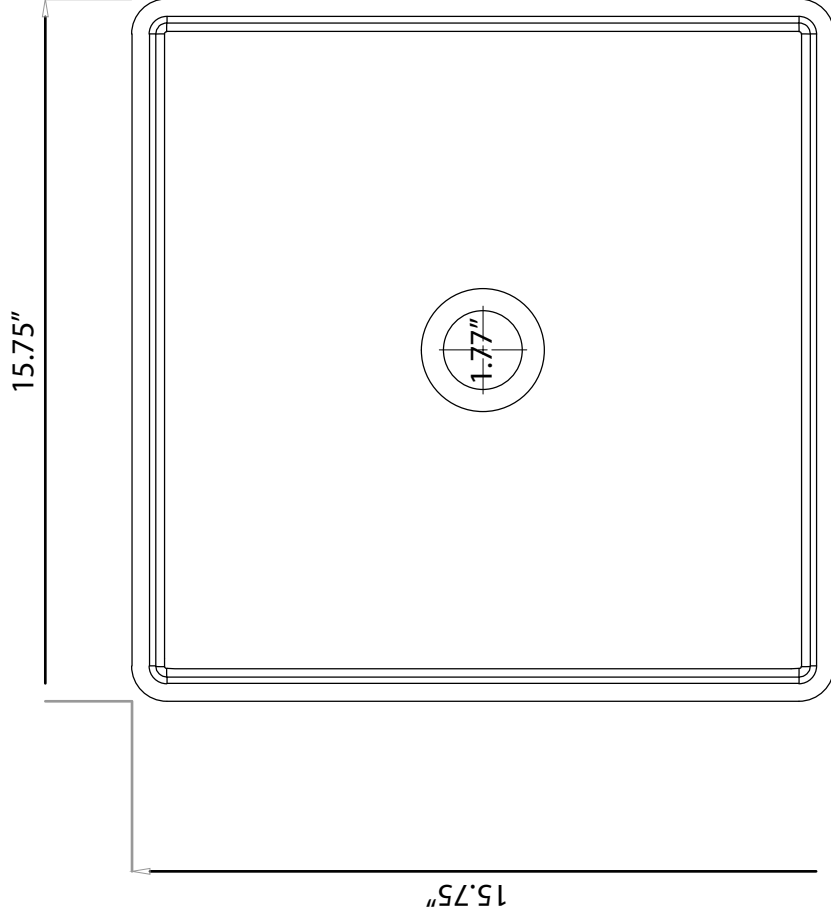

ANZZI™

LS-AZ602

LS-AZ8239

ANZZI™ Stone  
Bathroom Lavatory  
Vessel Sink

Length: 15.75"

Height: 3.9 in.

Weight: 44 lbs  
Finish:  
White Matte

[www.ANZZI.com](http://www.ANZZI.com)  
1-844-44-ANZZI