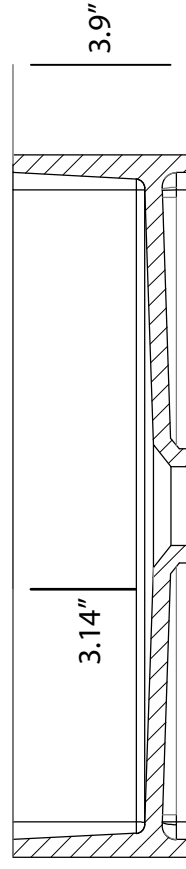

ANZZI™

LS-AZ602

LS-AZ8239

ANZZI™ Stone  
Bathroom Lavatory  
Vessel Sink

Length: 15.75"

Height: 3.9 in.

Weight: 44 lbs  
Finish:  
White Matte

[www.ANZZI.com](http://www.ANZZI.com)  
1-844-44-ANZZI