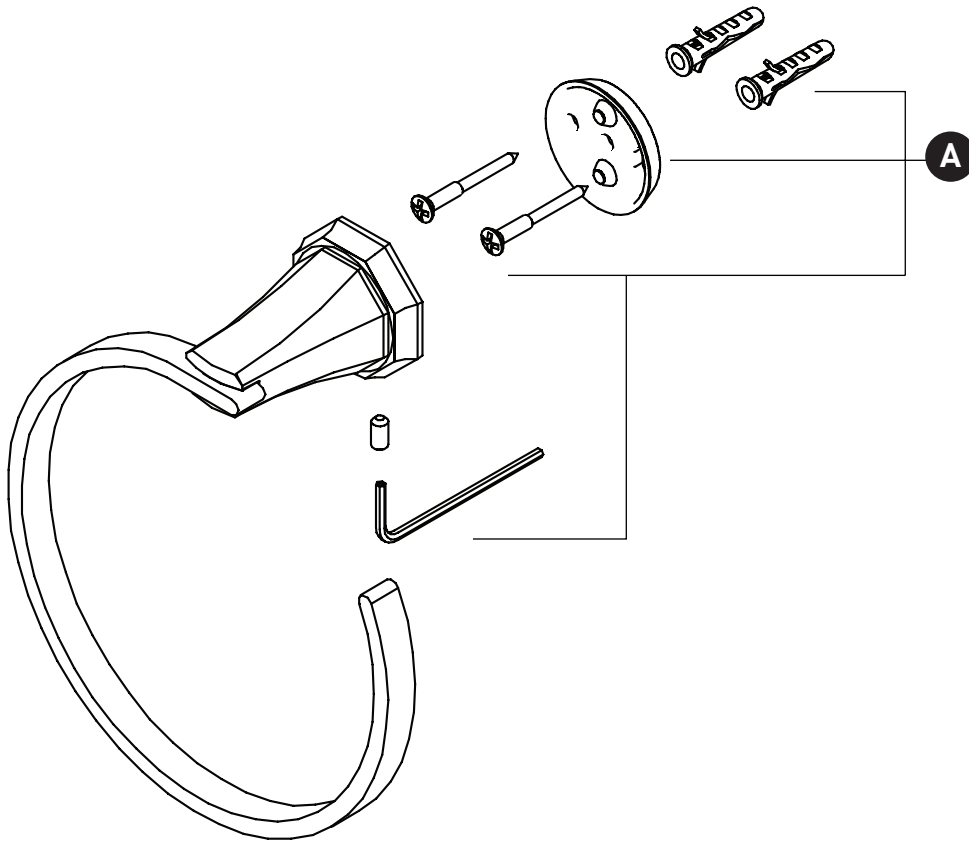

# ILLUSTRATED PARTS

## U.6135

Deco™ Towel Ring

ID	Kit Number	Finish
A	9.18545	N/A

**\*Finish Determined by Suffix**

Finish	Description
APC	Polished Chrome
EG	English Gold
PN	Polished Nickel
STN	Satin Nickel
ULB	Unlacquered Brass