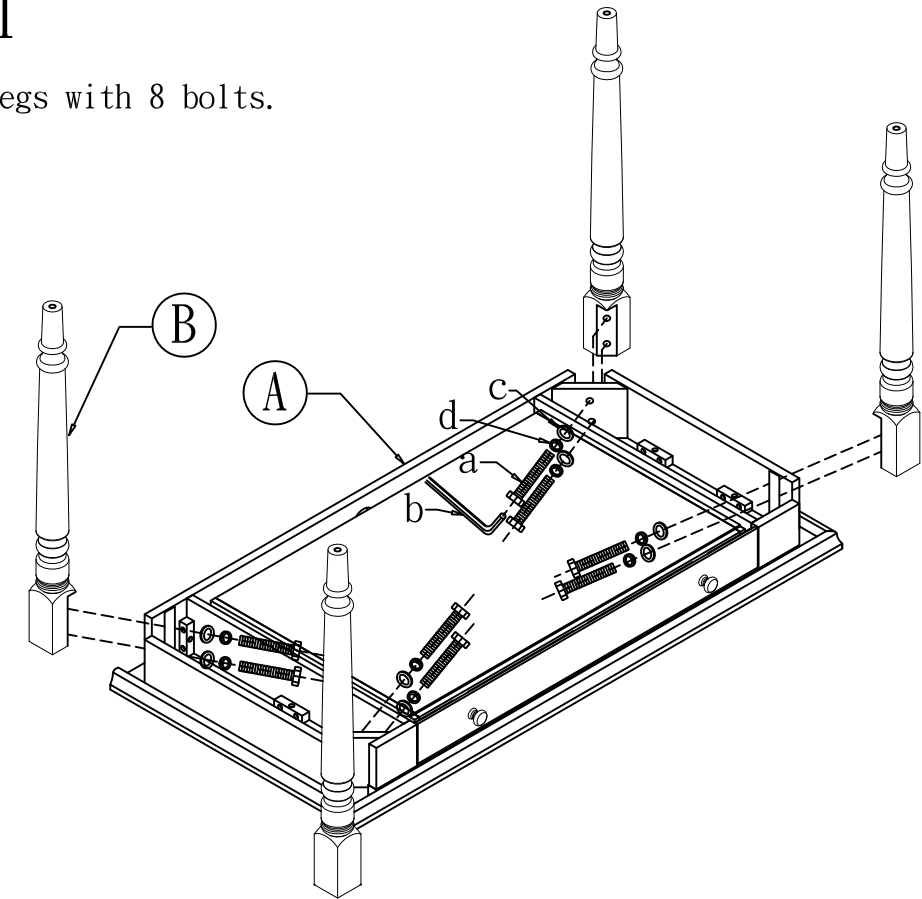

Parts List

Item

Description

Qty

A

Top

1PC

B

Leg

4PCS

Assembly Instructions

step 1

Bolt on 4 legs with 8 bolts.

step 2

Adjust levelers on bottom of legs.

Wire management hole on back of desk: pull the disk out, run wires, and snap disk back in place.