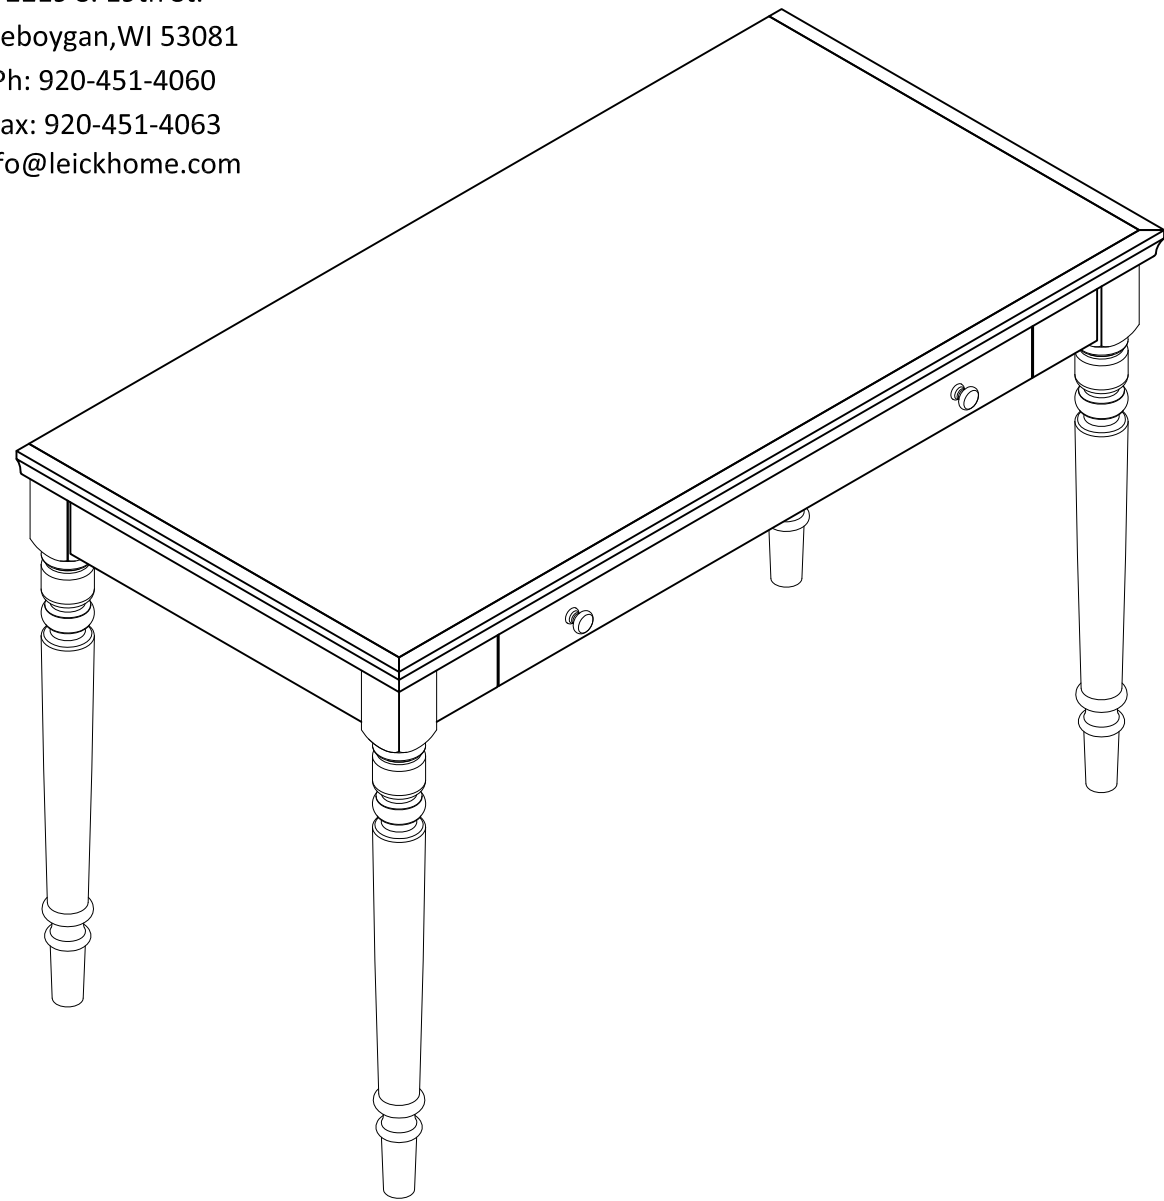

ITEM# 85410

White Turned Leg Laptop Desk

Leick
Home
SINCE 1910

2219 S. 19th St.
Sheboygan, WI 53081
Ph: 920-451-4060
Fax: 920-451-4063
info@leickhome.com

Hardware List

Item	Description	Qty
a	 Bolt 5/16" *2"	8PCS
b	 Allen wrench	1PC
c	 Flat Washer 5/16" *19mm	8PCS
d	 Lock Washer	8PCS

Parts List

Item

Description

Qty

A

Top

1PC

B