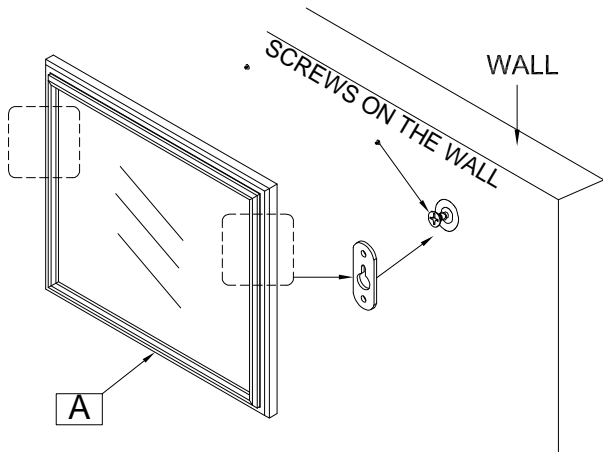

OPTION 2: ATTACHING MIRROR TO WALL

MOUNTING HARDWARE IS NOT INCLUDED