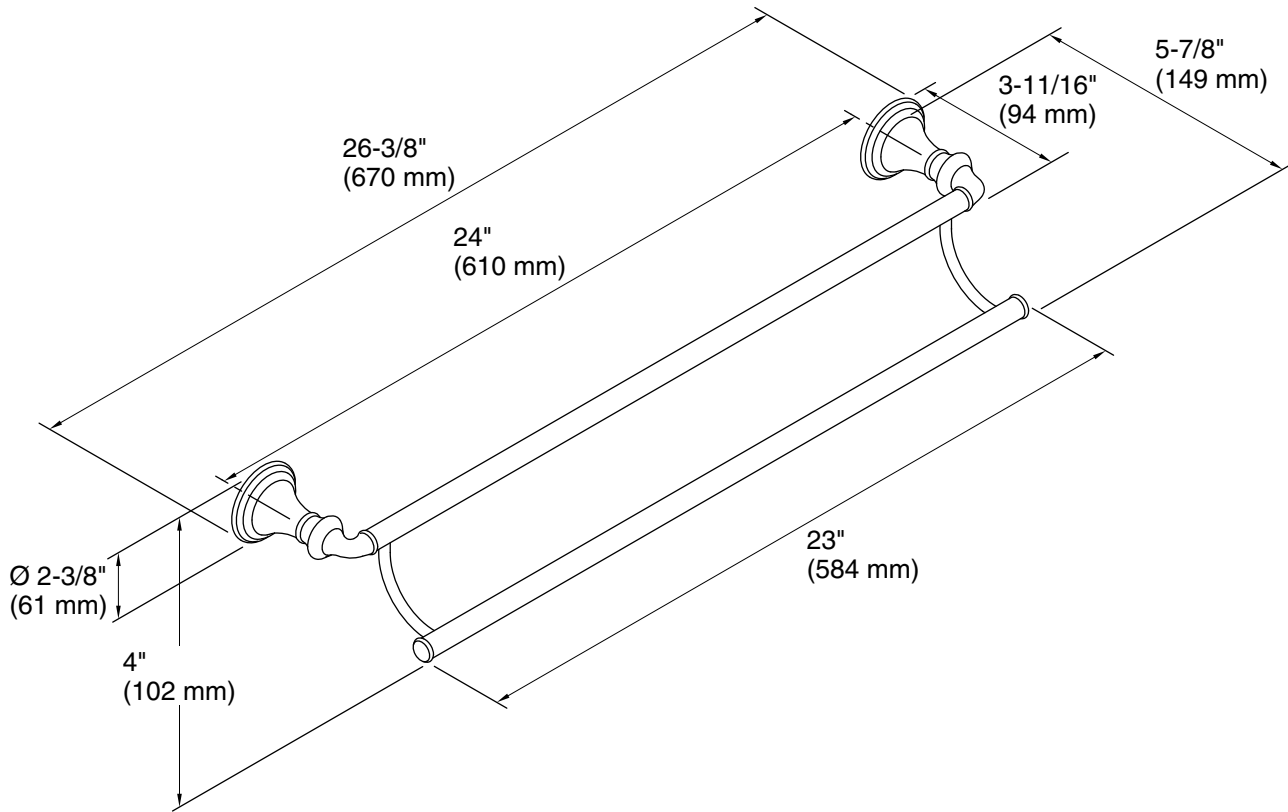

Technical Information

All product dimensions are nominal.

Material: Metal

Notes

Install this product according to the installation guide.

CAUTION: Risk of personal injury. Do not install these products in any area where they are likely to be used inadvertently as a grab bar or support bar. These products are not designed or intended for use as a grab bar or support bar.