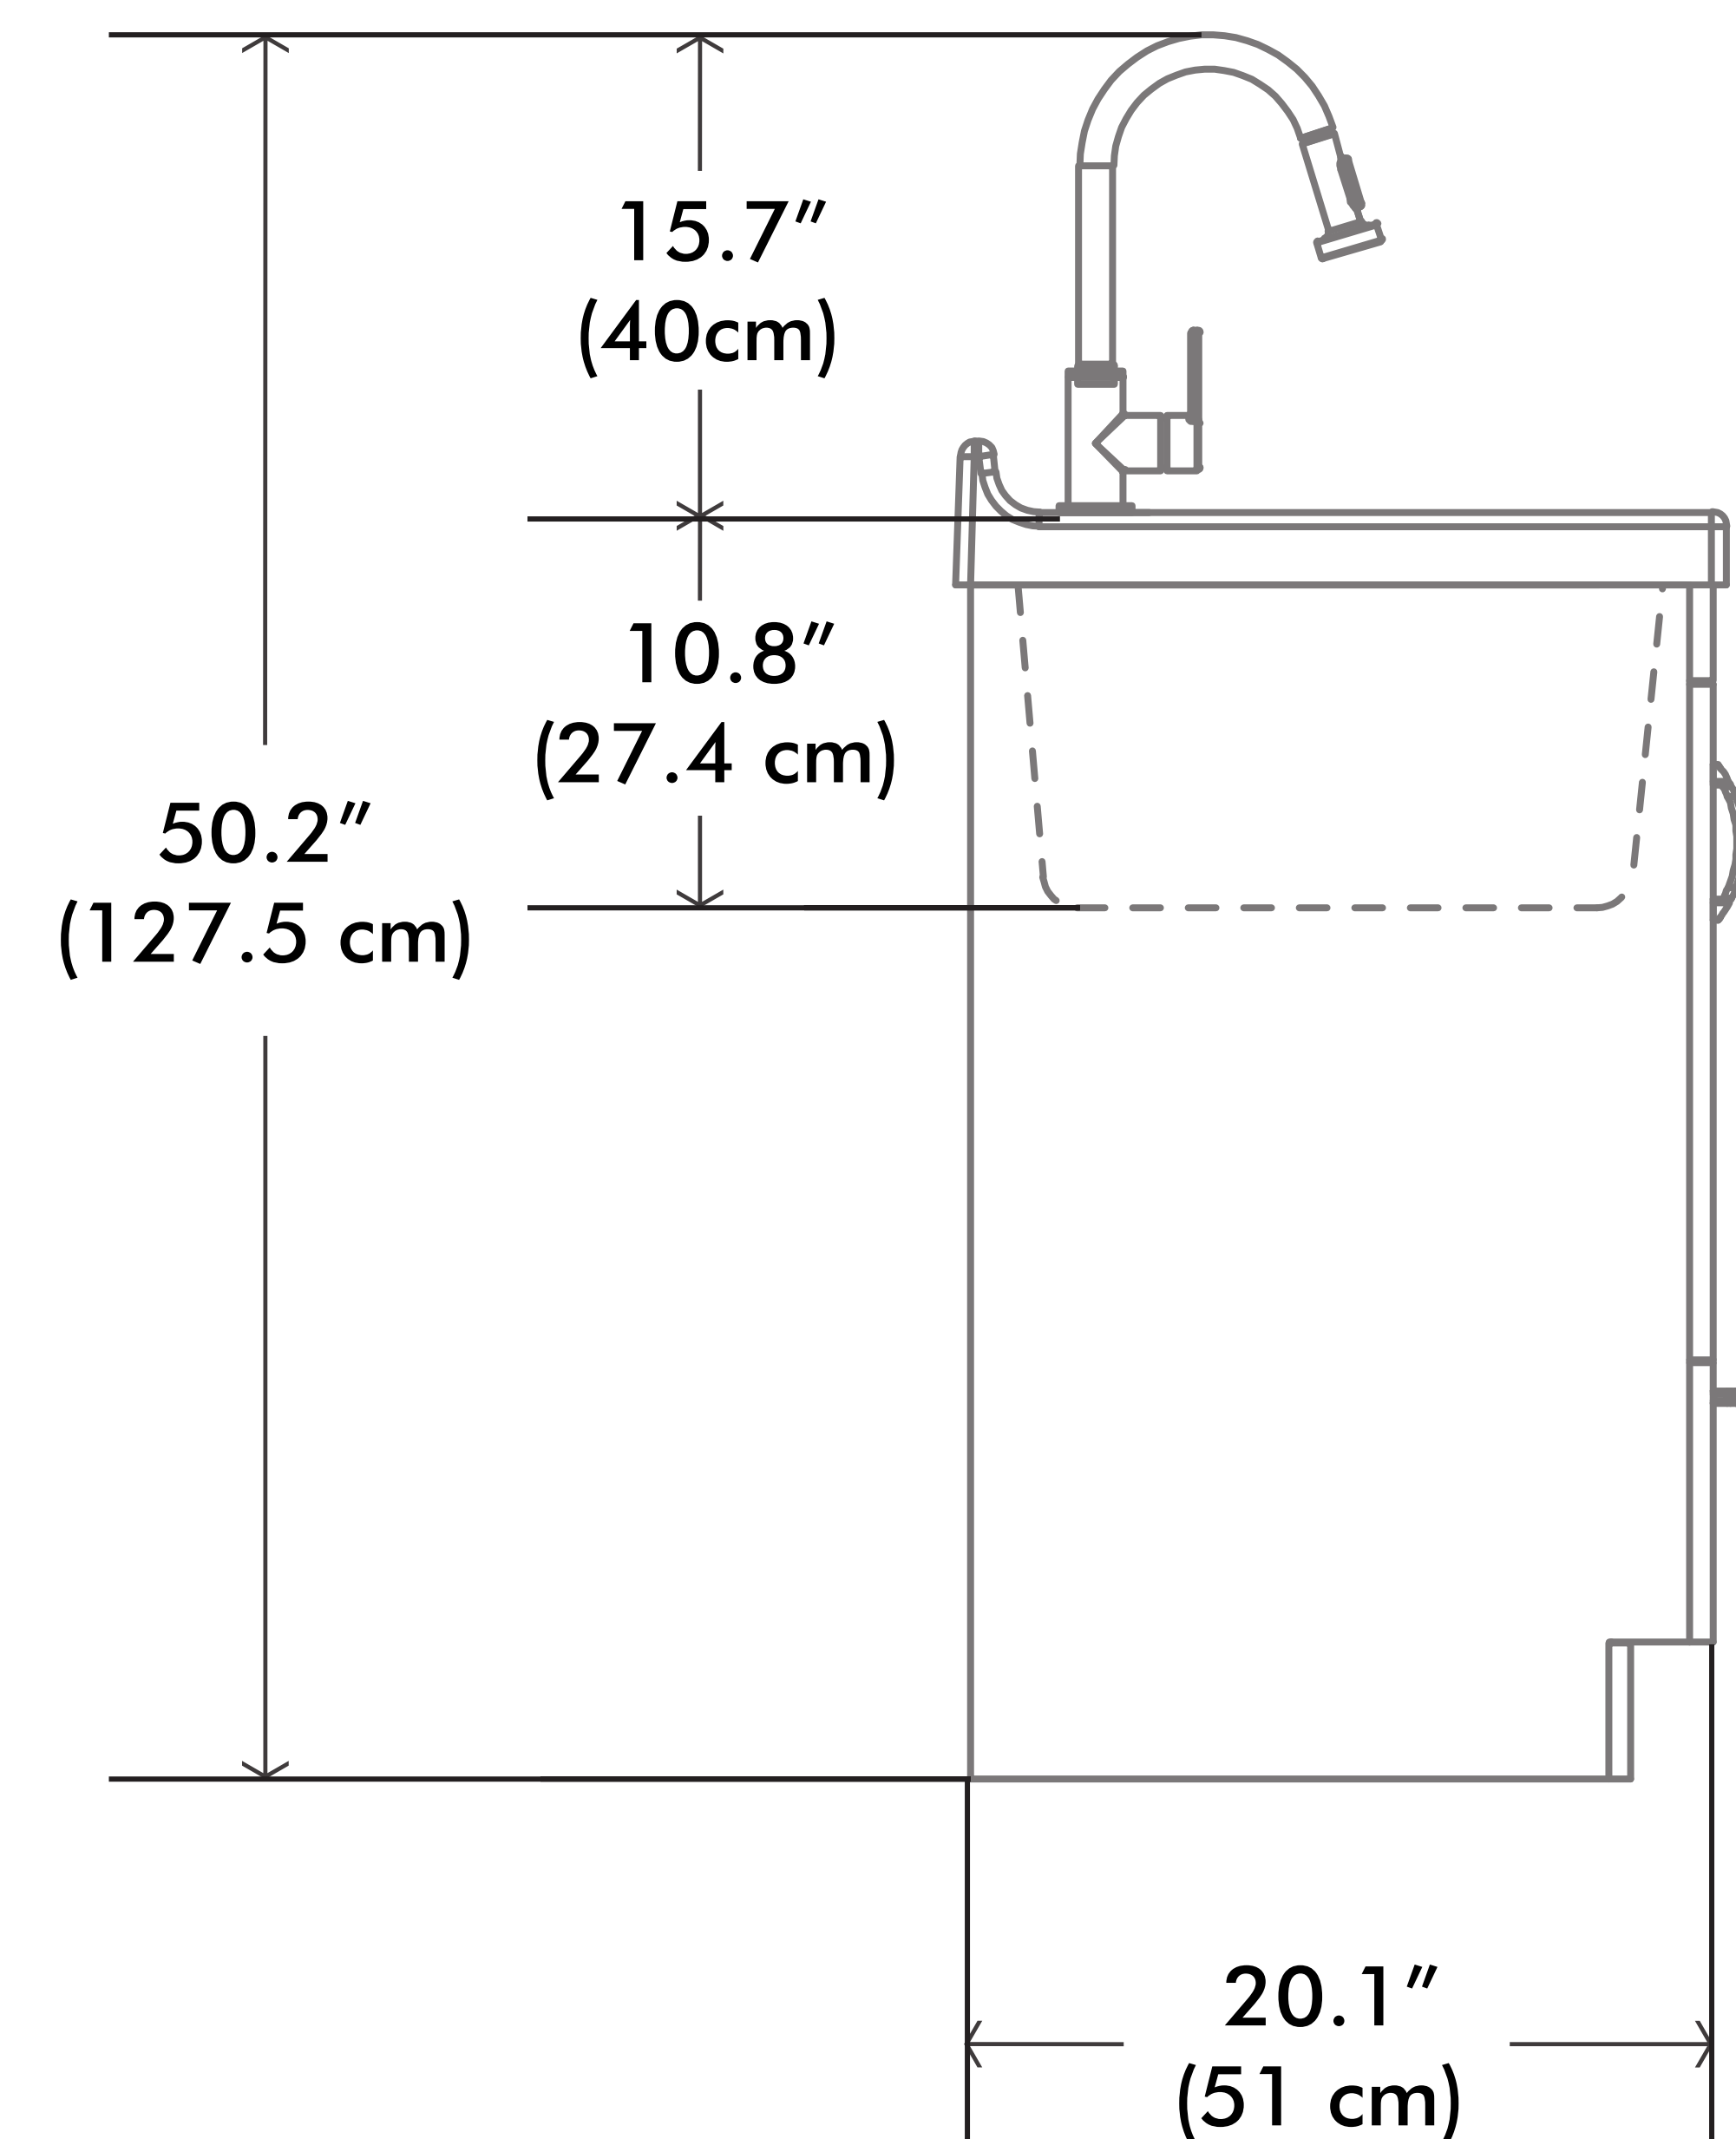

## 24 inch Laundry Cabinet with Faucet and ABS Sink

**Net weight: 75 lbs / 34 Kgs**