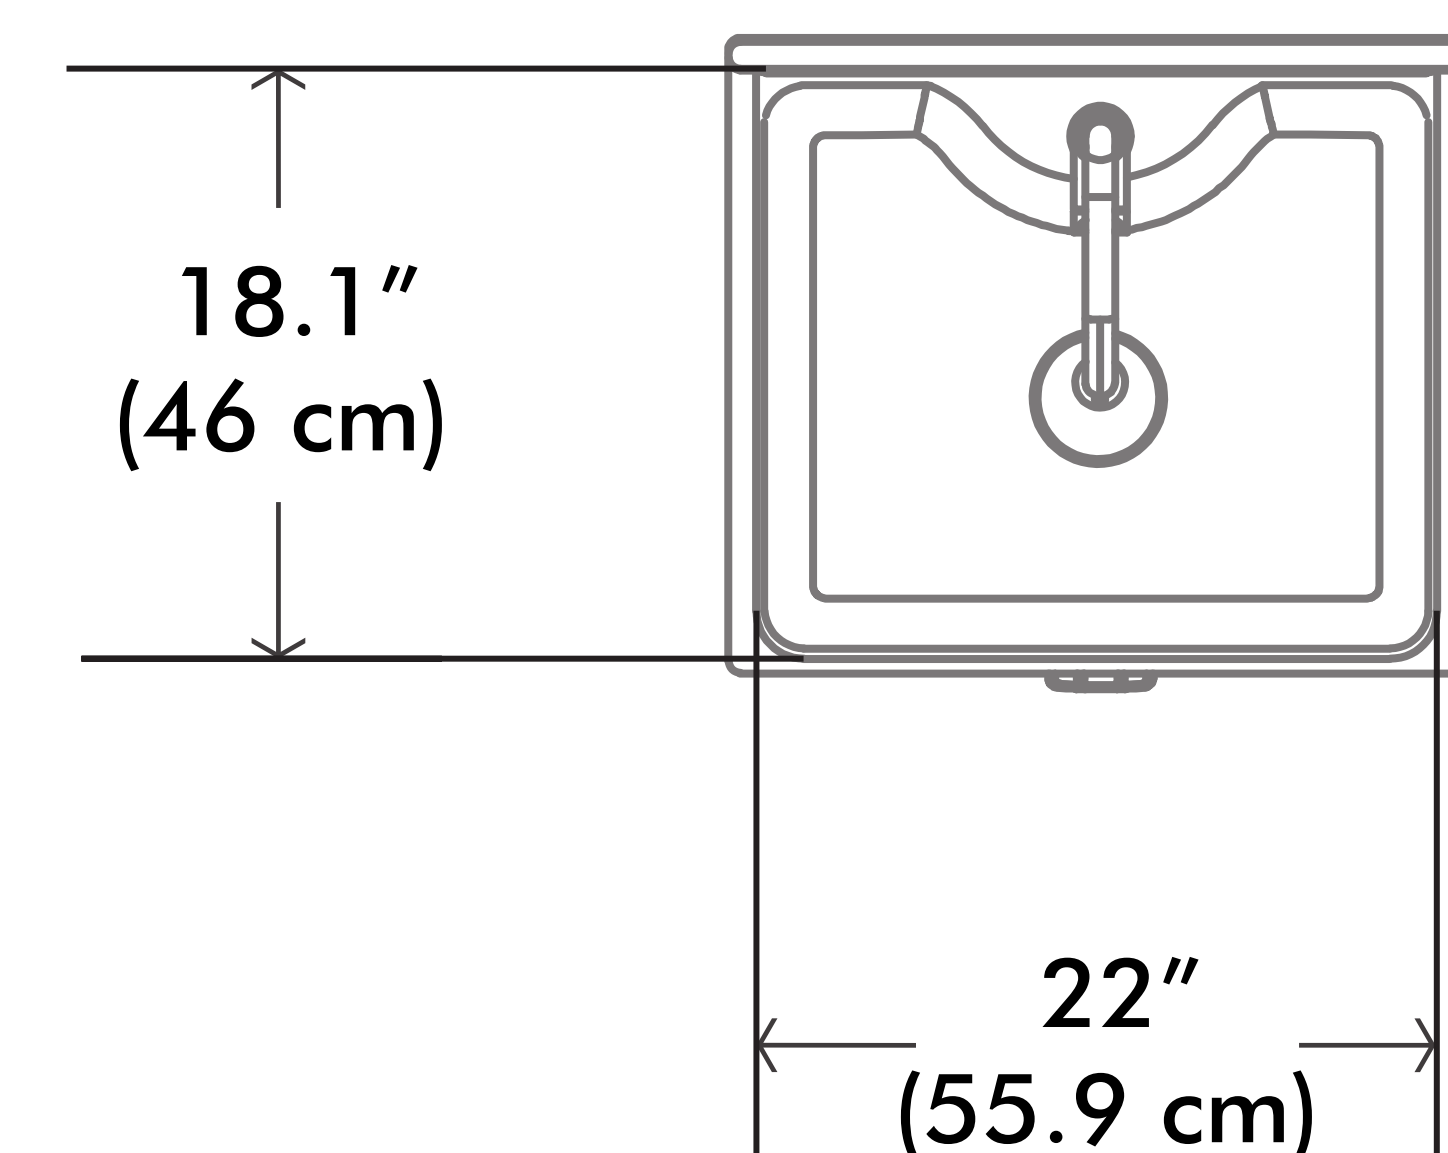

## 24 inch Laundry Cabinet with Faucet and ABS Sink

**Net weight: 75 lbs / 34 Kgs**