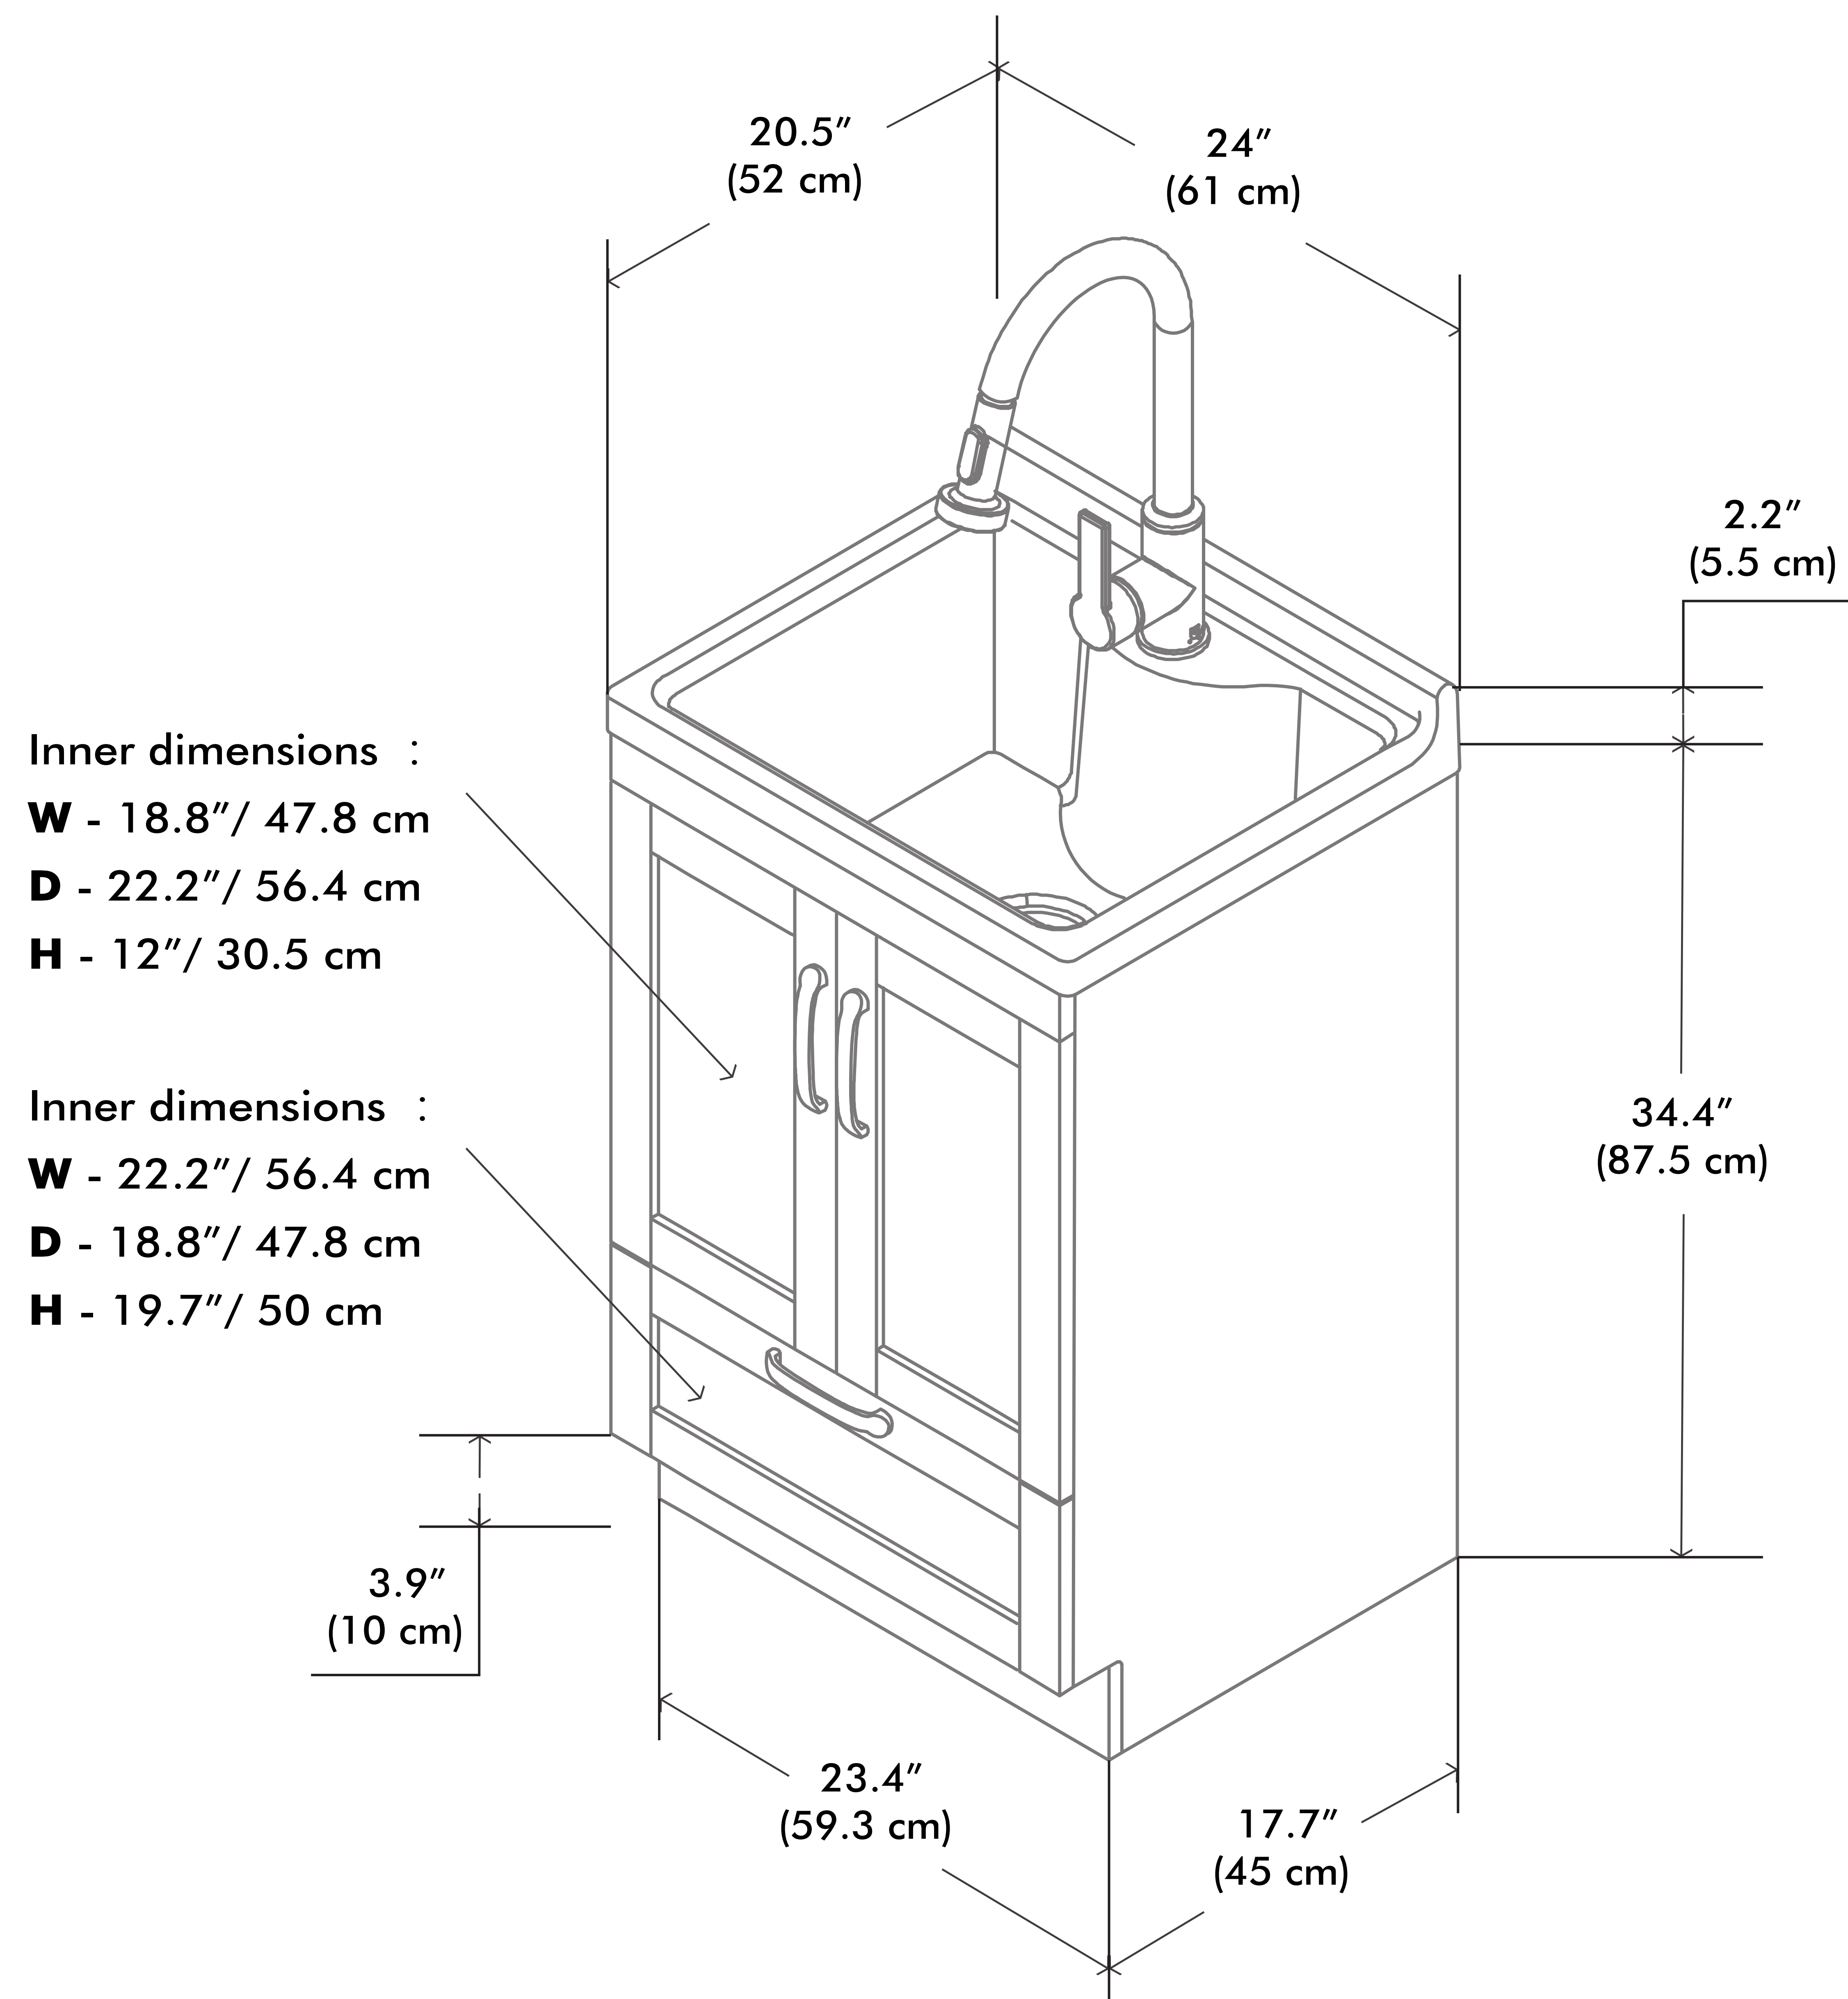

## 24 inch Laundry Cabinet with Faucet and ABS Sink

**Net weight: 75 lbs / 34 Kgs**