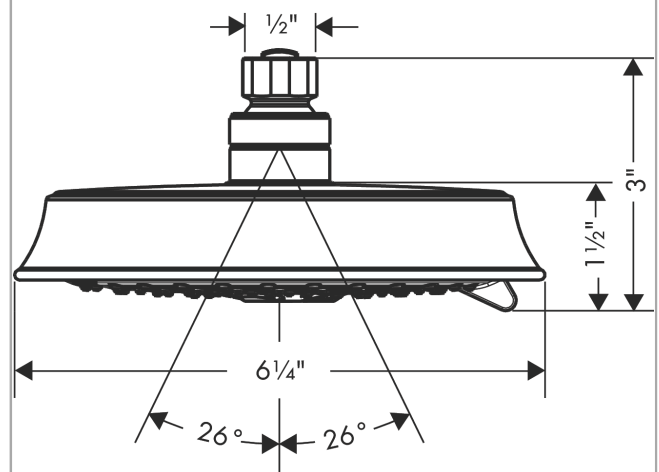

Raindance Classic
Showerhead 150 3-Jet, 1.75 GPM
 Finishes : **rubbed bronze** Part no. : **04801920**

Description

Features

- 86 no-clog spray channels
- Spray modes: RainAir, BalanceAir, Whirl
- Flow: 1.75 GPM (6.6 L/Min)
- Fully-finished matching spray face

Item details

List Price \$ 380.00

Technology

Compliance

Product image

Scale drawing

Raindance Classic
Showerhead 150 3-Jet, 1.75 GPM
Finishes : **rubbed bronze** Part no. : **04801920**

Exploded drawing

Year of production: >07/19

Raindance Classic
Showerhead 150 3-Jet, 1.75 GPM
 Finishes : **rubbed bronze** Part no. : **04801920**

Spare parts list

Year of production: >07/19

Pos.	Description	Part no.	Price	PU
1	filter packing	88649000	-	1