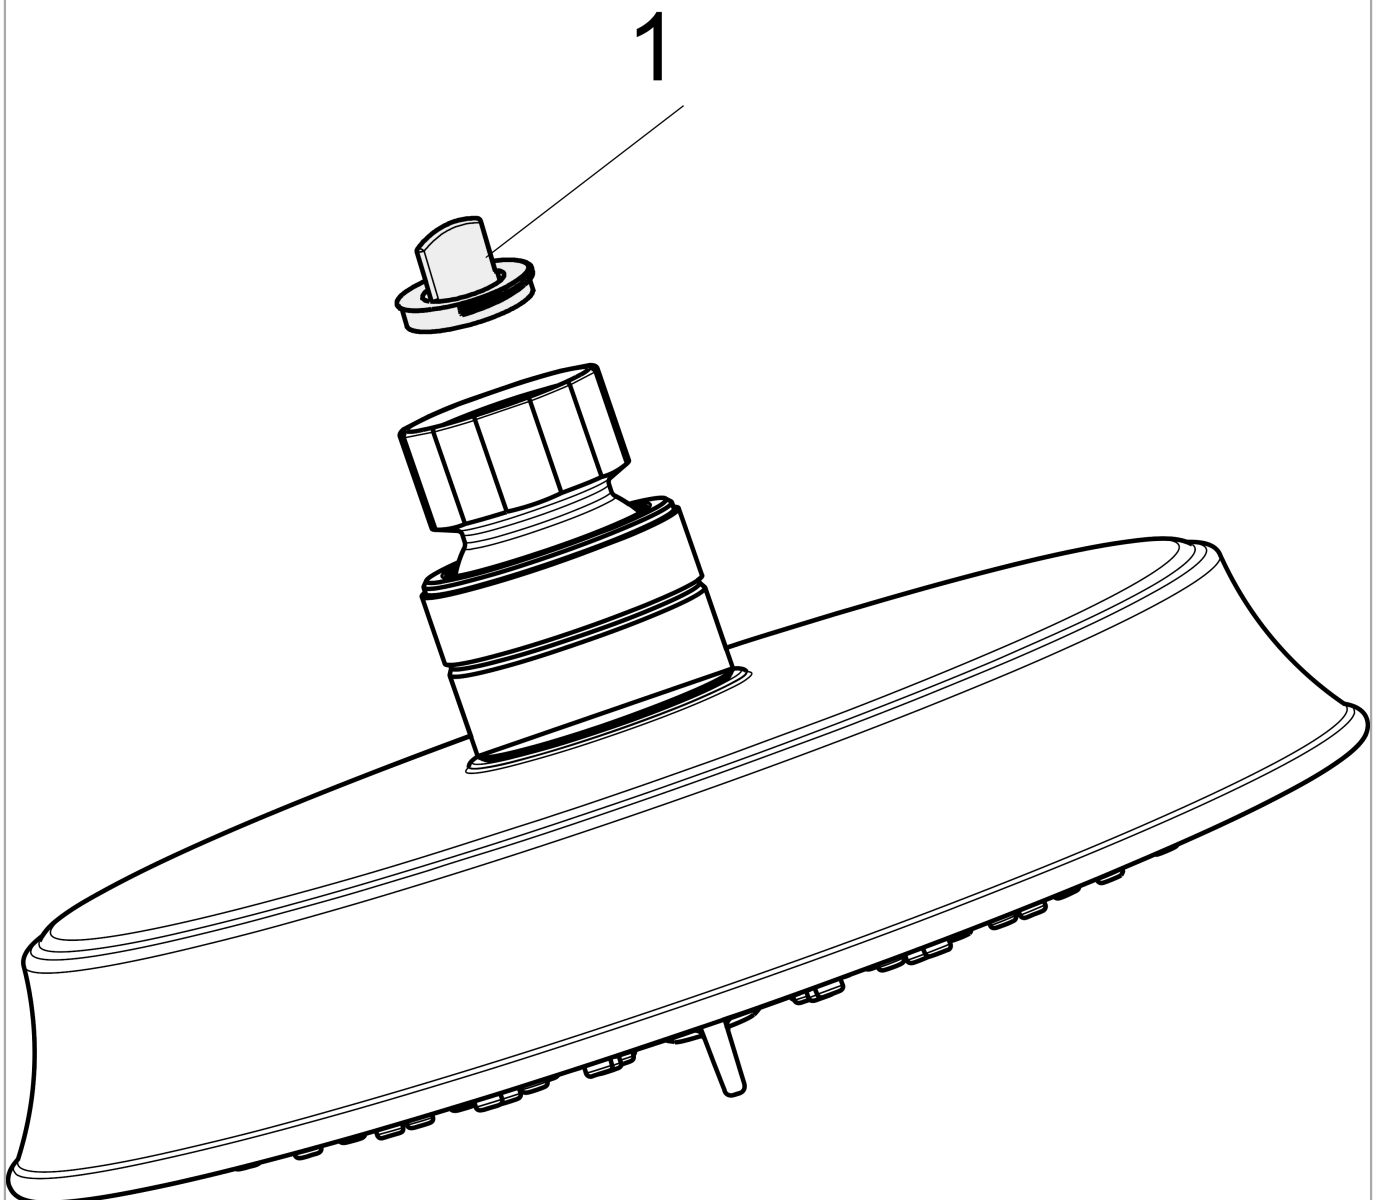

Raindance Classic
Showerhead 150 3-Jet, 1.75 GPM
 Finishes : **rubbed bronze** Part no. : **04801920**

Description

Features

- 86 no-clog spray channels
- Spray modes: RainAir, BalanceAir, Whirl
- Flow: 1.75 GPM (6.6 L/Min)
- Fully-finished matching spray face

Item details

List Price \$ 380.00

Technology

Compliance

Product image

Scale drawing

Raindance Classic
Showerhead 150 3-Jet, 1.75 GPM
Finishes : **rubbed bronze** Part no. : **04801920**

Exploded drawing

Year of production: >07/19

Raindance Classic
Showerhead 150 3-Jet, 1.75 GPM
 Finishes : **rubbed bronze** Part no. : **04801920**

Spare parts list

Year of production: >07/19

Pos.	Description	Part no.	Price	PU
1	filter packing	88649000	-	1