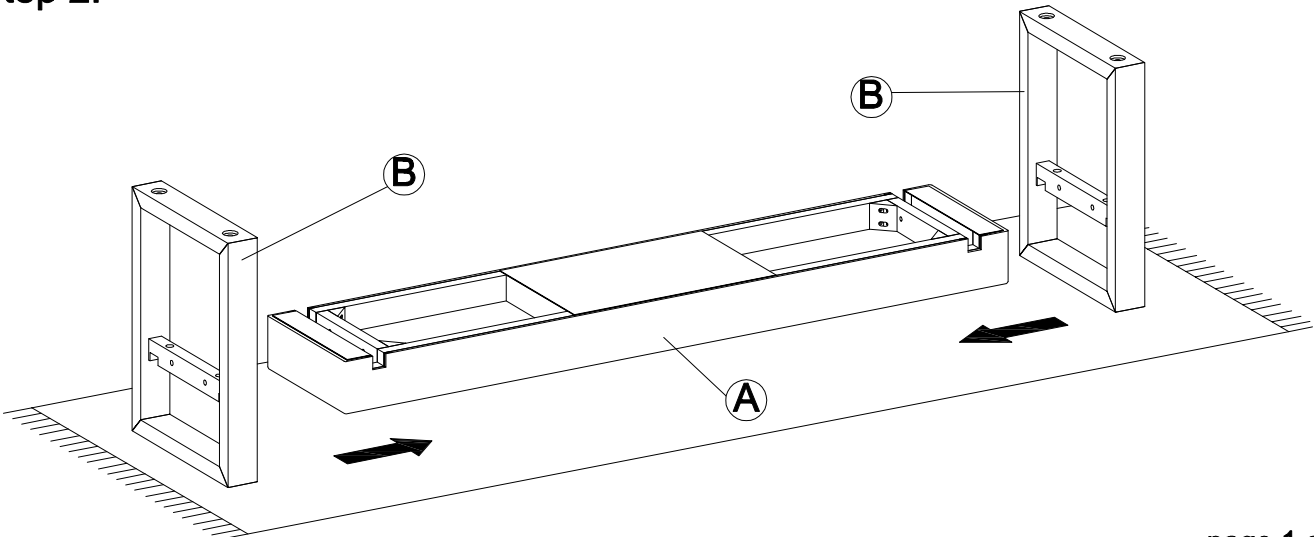

ONE COLL. DINING BENCH ASSEMBLY INSTRUCTIONS

PARTS PACKING CONFIGURATIONS

A. SEAT 1PC
B. LEG 2PCS

HARDWARE KIT PACKED IN BOX

NO.	DESCRIPTION	IMAGE	Q'TY
1	ALLEN BOLT (5/16"x2-1/2")		8 PCS
2	LOCK WASHER (5/16")		8 PCS
3	FLAT WASHER (5/16")		8 PCS
4	ALLEN KEY (5mm)		1 PC

FULLY ASSEMBLED

Step 1:

Step 2:

ONE COLL. DINING BENCH ASSEMBLY INSTRUCTIONS

Step 3:

#1 (8)	#2 (8)	#3 (8)	#4 (1)

Step 4:

Step 5: