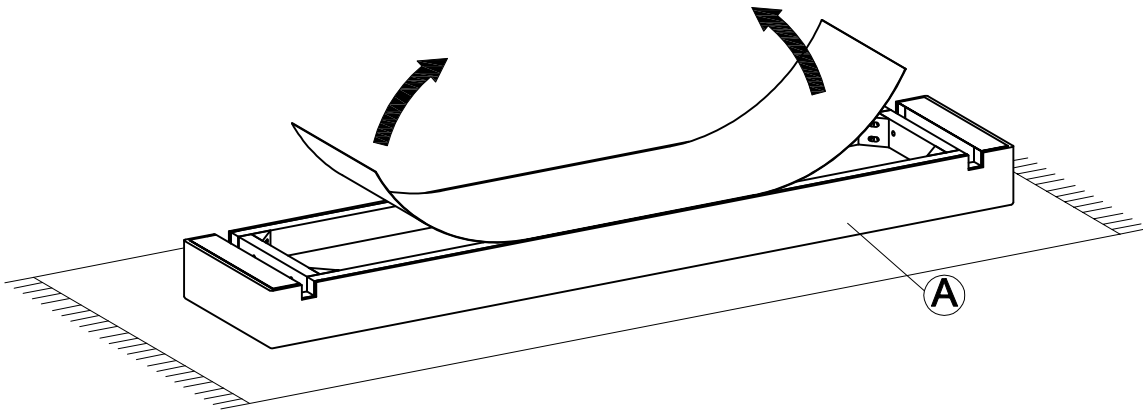

FULLY ASSEMBLED

Step 1: