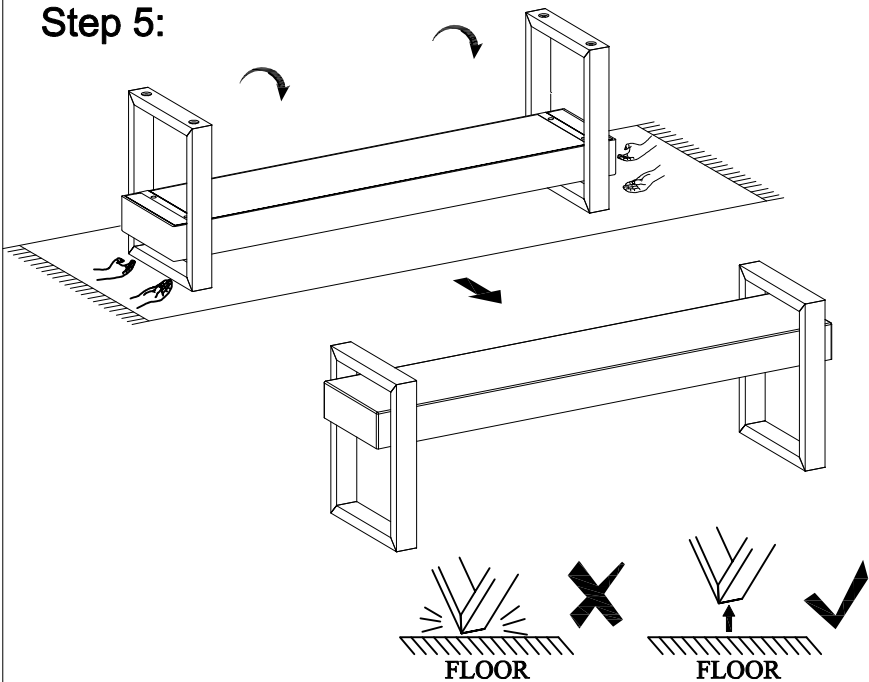

ONE COLL. DINING BENCH ASSEMBLY INSTRUCTIONS

PARTS PACKING CONFIGURATIONS

A. SEAT 1PC
B. LEG 2PCS

HARDWARE KIT PACKED IN BOX

NO.	DESCRIPTION	IMAGE	Q'TY
1	ALLEN BOLT (5/16"x2-1/2")		8 PCS
2	LOCK WASHER (5/16")		8 PCS
3	FLAT WASHER (5/16")		8 PCS
4	ALLEN KEY (5mm)		1 PC

FULLY ASSEMBLED

Step 1:

Step 2:

ONE COLL. DINING BENCH ASSEMBLY INSTRUCTIONS

Step 3:

#1 (8)	#2 (8)	#3 (8)	#4 (1)

Step 4:

Step 5: