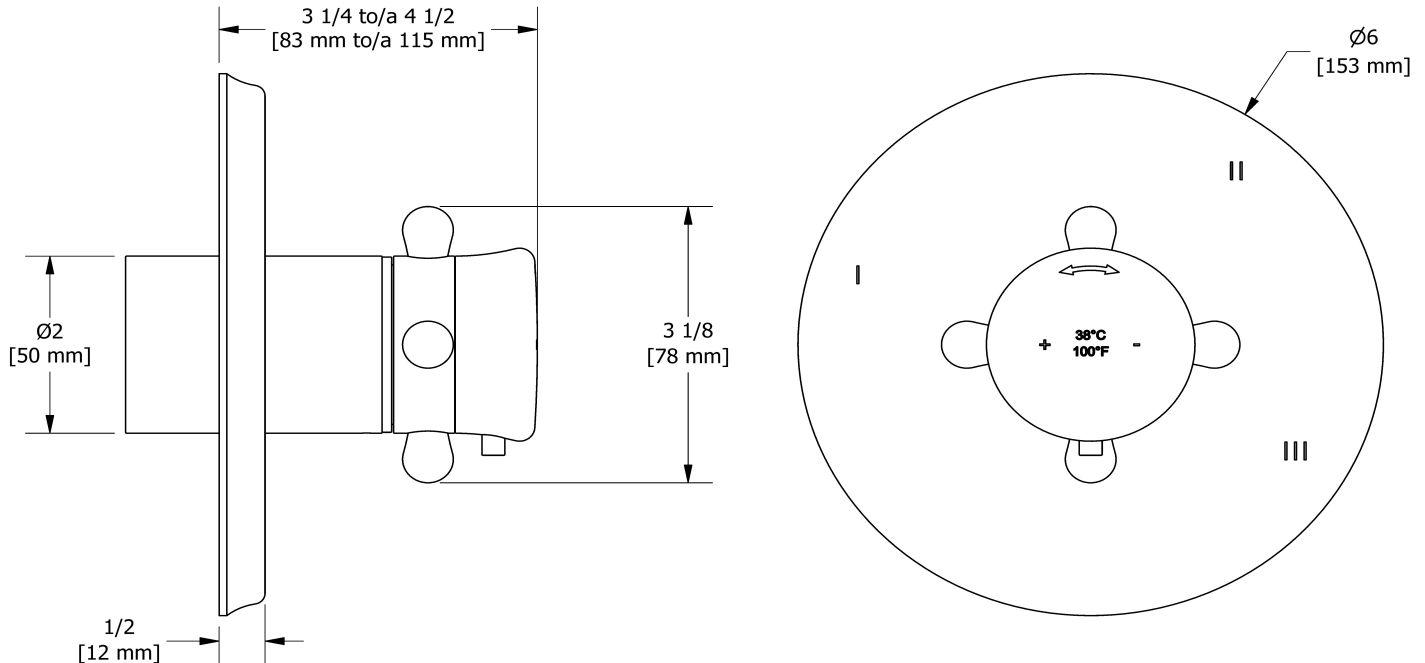

Certifications

- CSA B125.1
- ASME A112.18.1
- ASSE 1016
- CMR248 Approval

cUPC®