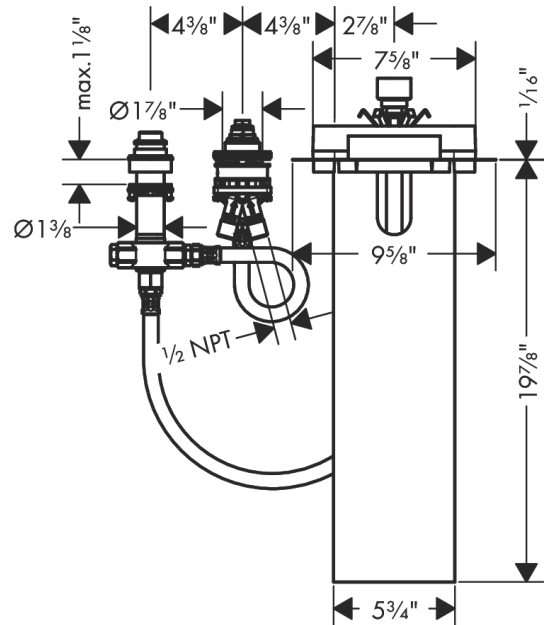

**Rough, 3-Hole Roman Tub Set with Single Handle**  
 Finishes : n.a. Part no. : 15487181

**Description**

**Features**

- sBox for quiet, smooth and protected hose guidance
- 1/2" NPT

**Compliance**

**Product image**

**Scale drawing**

**Rough, 3-Hole Roman Tub Set with Single Handle**  
 Finishes : n.a. Part no. : 15487181

**Exploded drawing**

Year of production: >01/20

## Rough, 3-Hole Roman Tub Set with Single Handle

Finishes : n.a. Part no. : 15487181

### Spare parts list

Year of production: >01/20

Pos.	Description	Part no.	PC	PU
1	pressure hose	96565000	0	1
2	stop valve cpl.	95809000	0	1
3	nut	97209000	0	1
4	O-ring 9x1,5	98117000	0	1
5	O-ring 35x1,5	92114000	0	1
6	fixing set	95808000	0	1
7	O-ring 62x2	92226000	0	1
8	connection hose 800 mm G $\frac{1}{2}$ x G $\frac{1}{2}$	25963000	0	1
9	connecting thread	97719000	0	1
10	selector housing	96125000	0	1
11	fixing set for 4 hole bath mixer spout	96080000	0	1
12	adapter for body shower	88746000	0	1