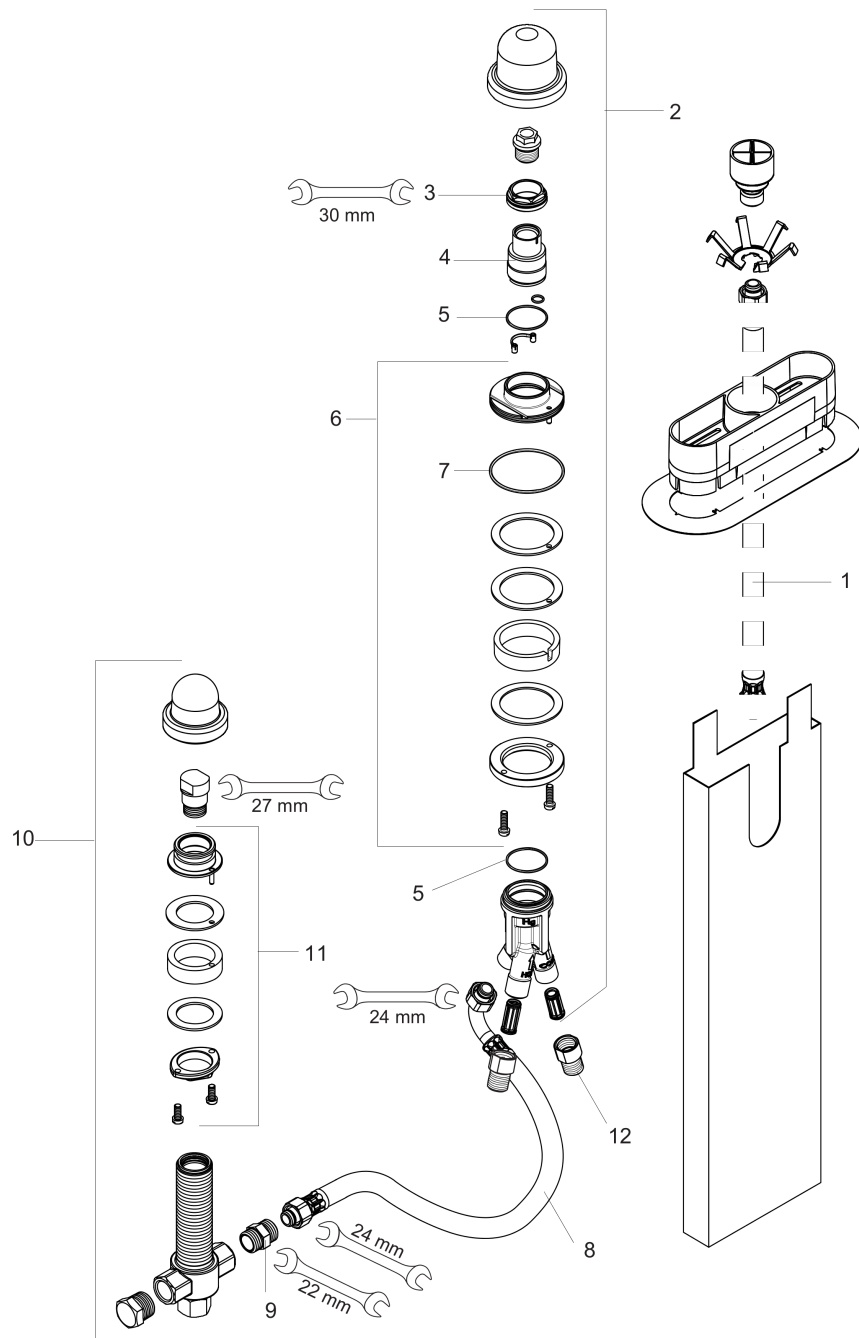

**Rough, 3-Hole Roman Tub Set with Single Handle**  
 Finishes : n.a. Part no. : 15487181

**Description**

**Features**

- sBox for quiet, smooth and protected hose guidance
- 1/2" NPT

**Compliance**

**Product image**

**Scale drawing**

**Rough, 3-Hole Roman Tub Set with Single Handle**  
 Finishes : n.a. Part no. : 15487181

**Exploded drawing**

Year of production: >01/20

## Rough, 3-Hole Roman Tub Set with Single Handle

Finishes : n.a. Part no. : 15487181

### Spare parts list

Year of production: >01/20

Pos.	Description	Part no.	PC	PU
1	pressure hose	96565000	0	1
2	stop valve cpl.	95809000	0	1
3	nut	97209000	0	1
4	O-ring 9x1,5	98117000	0	1
5	O-ring 35x1,5	92114000	0	1
6	fixing set	95808000	0	1
7	O-ring 62x2	92226000	0	1
8	connection hose 800 mm G $\frac{1}{2}$ x G $\frac{1}{2}$	25963000	0	1
9	connecting thread	97719000	0	1
10	selector housing	96125000	0	1
11	fixing set for 4 hole bath mixer spout	96080000	0	1
12	adapter for body shower	88746000	0	1