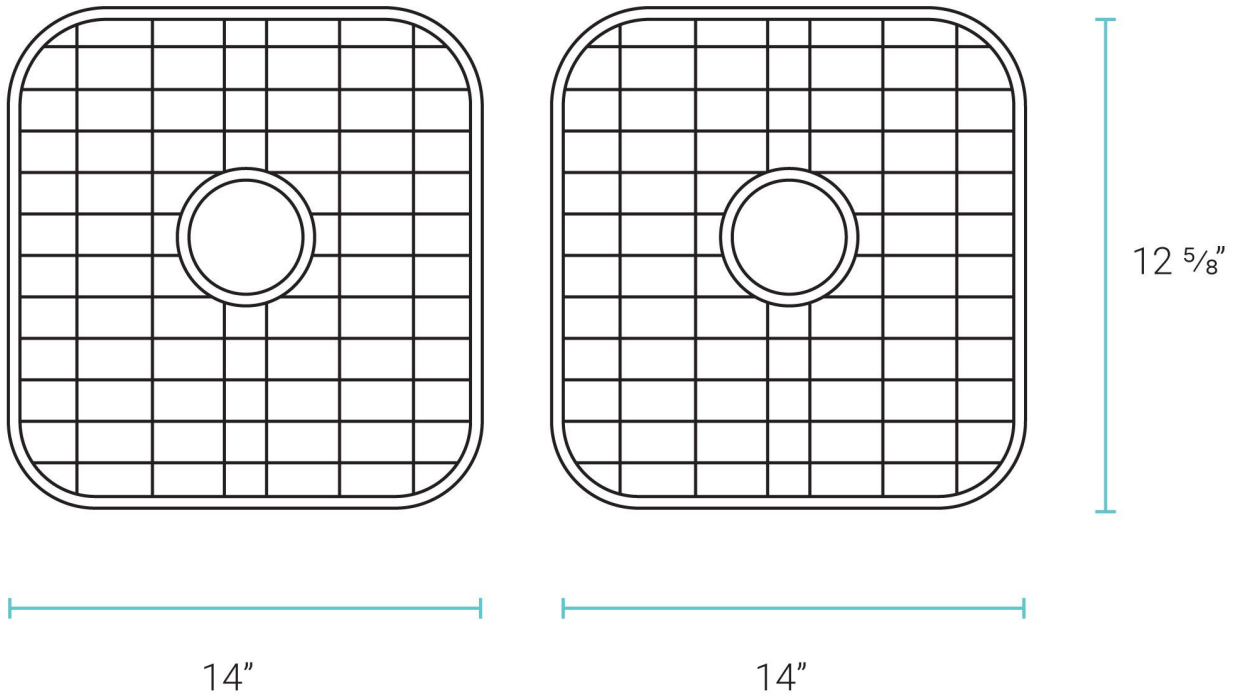

Swiss Madison[®]
well made forever

SM-KS246-G