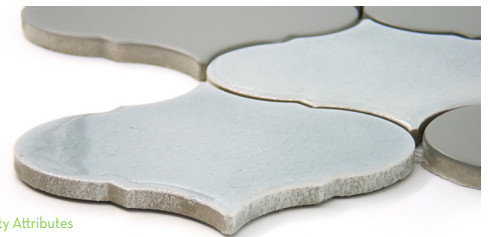

Retro II™ revisits a classic mod-inspired mosaic with a unique blend of metallic and crackled finishes. Each hue expresses a slightly different contrasting color, enhancing the crackled texture.

RETRO II™

Resin & Porcelain Mix Mosaic

WALL  RESIDENTIAL  COMMERCIAL  INDOOR 

Pearl

Silver

Bronze

Chrome

<p>Sizes</p>	 <p>9" x 10" Mesh 12.32" x 10.63"</p>
<p>Thickness</p>	<p>8mm</p>
<p>Testing</p>	<p>Shade Variation Rating</p>
<p>Results*</p>	<p>V3</p>