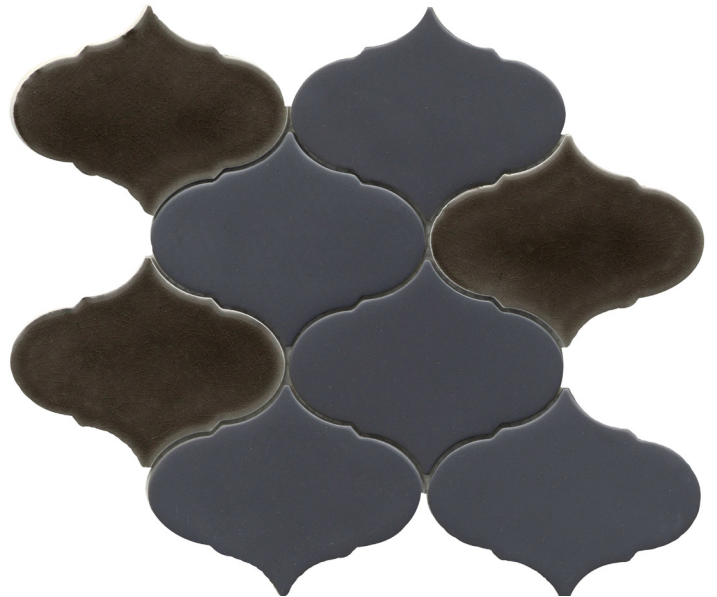

Retro II™ revisits a classic mod-inspired mosaic with a unique blend of metallic and crackled finishes. Each hue expresses a slightly different contrasting color, enhancing the crackled texture.

RETRO II™

Resin & Porcelain Mix Mosaic

WALL  RESIDENTIAL  COMMERCIAL  INDOOR 

Pearl

Silver

Bronze

Chrome

<p>Sizes</p>	 <p>9" x 10" Mesh 12.32" x 10.63"</p>
<p>Thickness</p>	<p>8mm</p>
<p>Testing</p>	<p>Shade Variation Rating</p>
<p>Results*</p>	<p>V3</p>