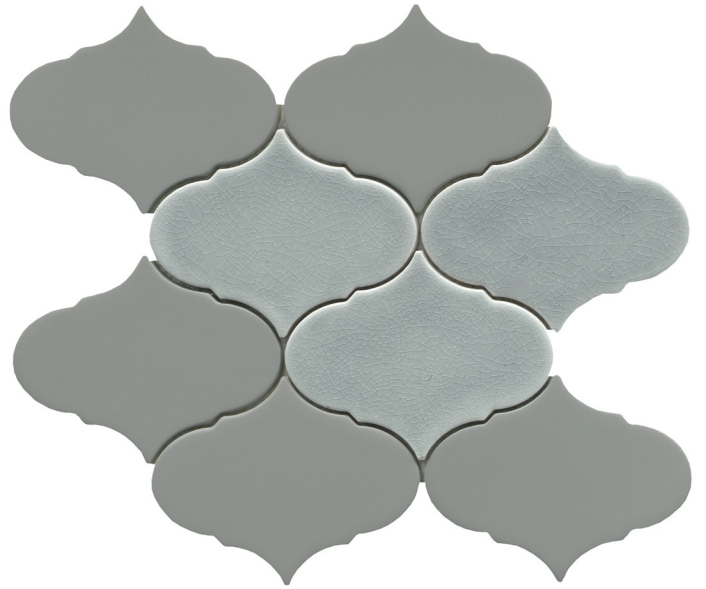

Retro II™ revisits a classic mod-inspired mosaic with a unique blend of metallic and crackled finishes. Each hue expresses a slightly different contrasting color, enhancing the crackled texture.

RETRO II™

Resin & Porcelain Mix Mosaic

WALL  RESIDENTIAL  COMMERCIAL  INDOOR 

Pearl

Silver

Bronze

Chrome

<p>Sizes</p>	 <p>9" x 10" Mesh 12.32" x 10.63"</p>
<p>Thickness</p>	<p>8mm</p>
<p>Testing</p>	<p>Shade Variation Rating</p>
<p>Results*</p>	<p>V3</p>