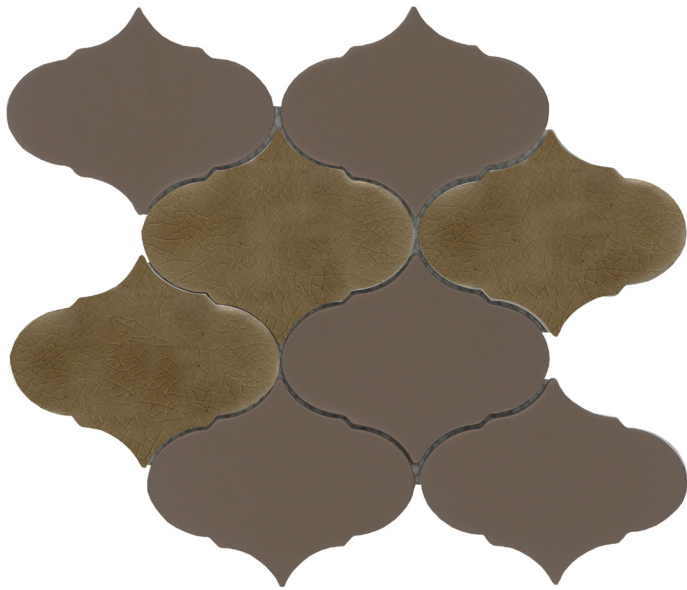

Retro II™ revisits a classic mod-inspired mosaic with a unique blend of metallic and crackled finishes. Each hue expresses a slightly different contrasting color, enhancing the crackled texture.

RETRO II™

Resin & Porcelain Mix Mosaic

WALL  RESIDENTIAL  COMMERCIAL  INDOOR 

Pearl

Silver

Bronze

Chrome

<p>Sizes</p>	 <p>9" x 10" Mesh 12.32" x 10.63"</p>
<p>Thickness</p>	<p>8mm</p>
<p>Testing</p>	<p>Shade Variation Rating</p>
<p>Results*</p>	<p>V3</p>