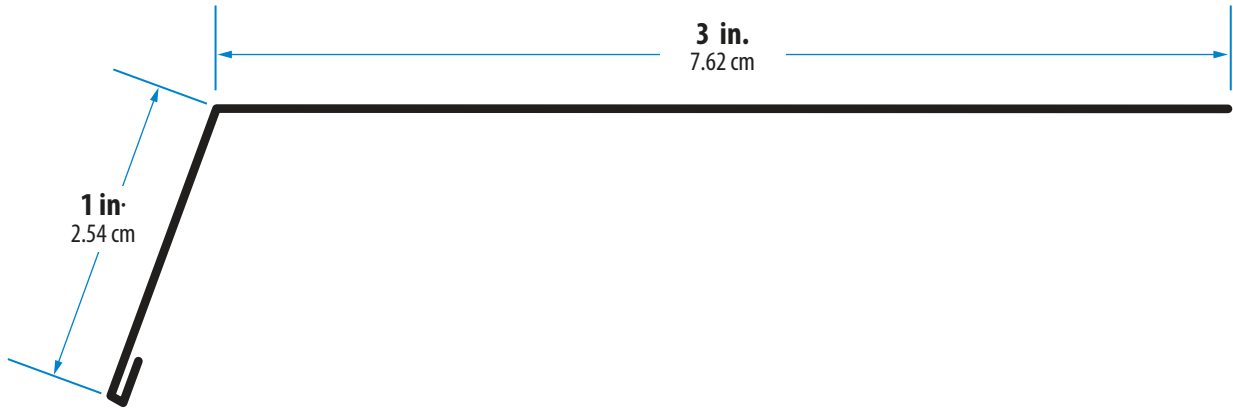

28 Gauge Galvanized or Stainless Steel · 10 ft. Lengths

Galvanized RSG

Stainless RSSS