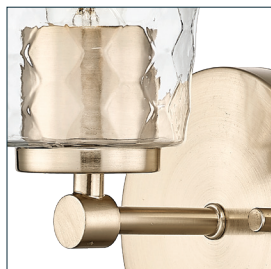

9231 MG

Millennium Lighting
105 Declaration Drive
McDonough, GA 30253
www.millenniumlighting.com