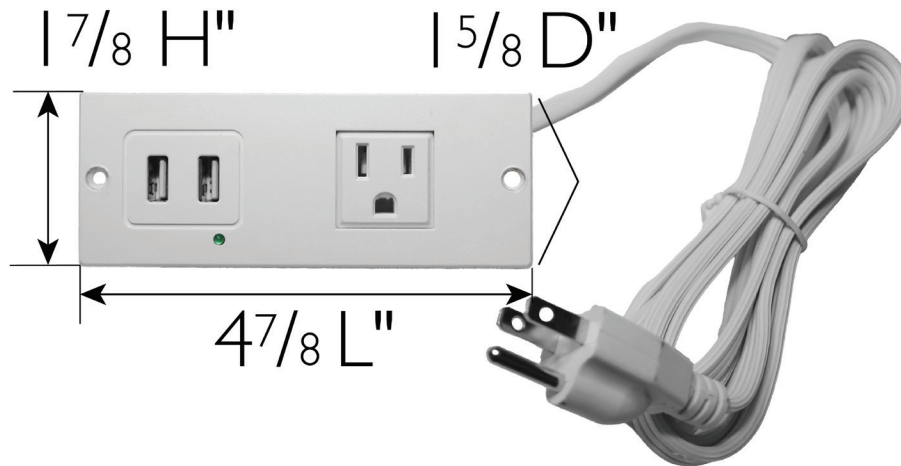

Replacement USB Assembly, Leick Home Tables

SPECIFICATIONS

ASSEMBLED HEIGHT	1.625"
ASSEMBLED LENGTH:	4.875"
ASSEMBLED WIDTH:	1.875"
ASSEMBLED WEIGHT:	1.0
AC OUTLET VOLTAGE:	1
BUILT-IN OUTLETS:	Yes
AC/USB PORT:	Yes
INSTALLATION REQUIRED:	Yes
TOOLS NEEDED FOR INSTALLATION:	Phillips Screwdriver
MATERIAL:	Plastic
OUTDOOR USE:	No