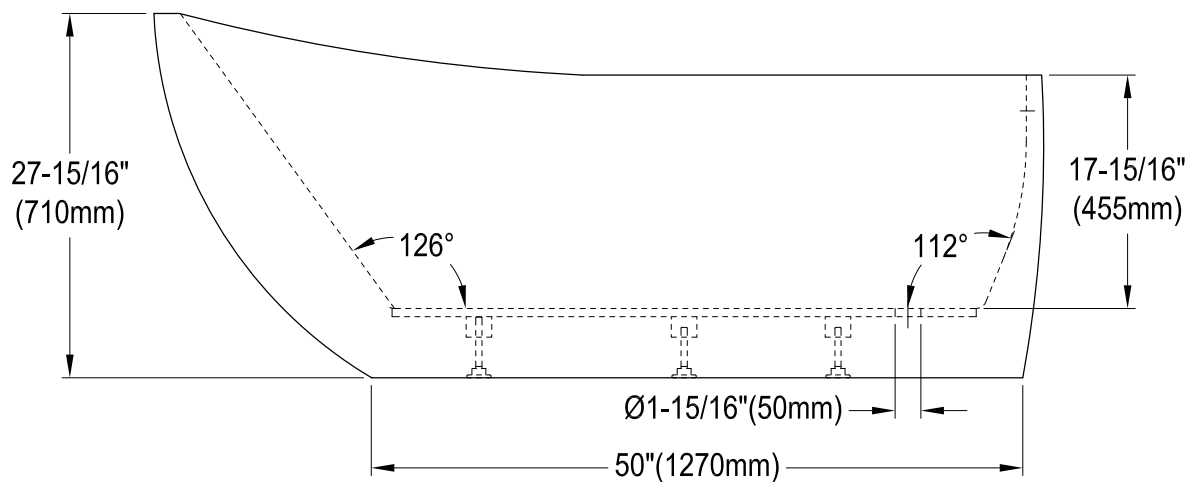

VTRS683128C310

68" Acrylic Freestanding Tub with Drain

M14 x 118 (2 pcs)
M14 x 98 (3 pcs)

Section A-A

VTRS683128C310

Toe Touch Drain with Overflow Hole