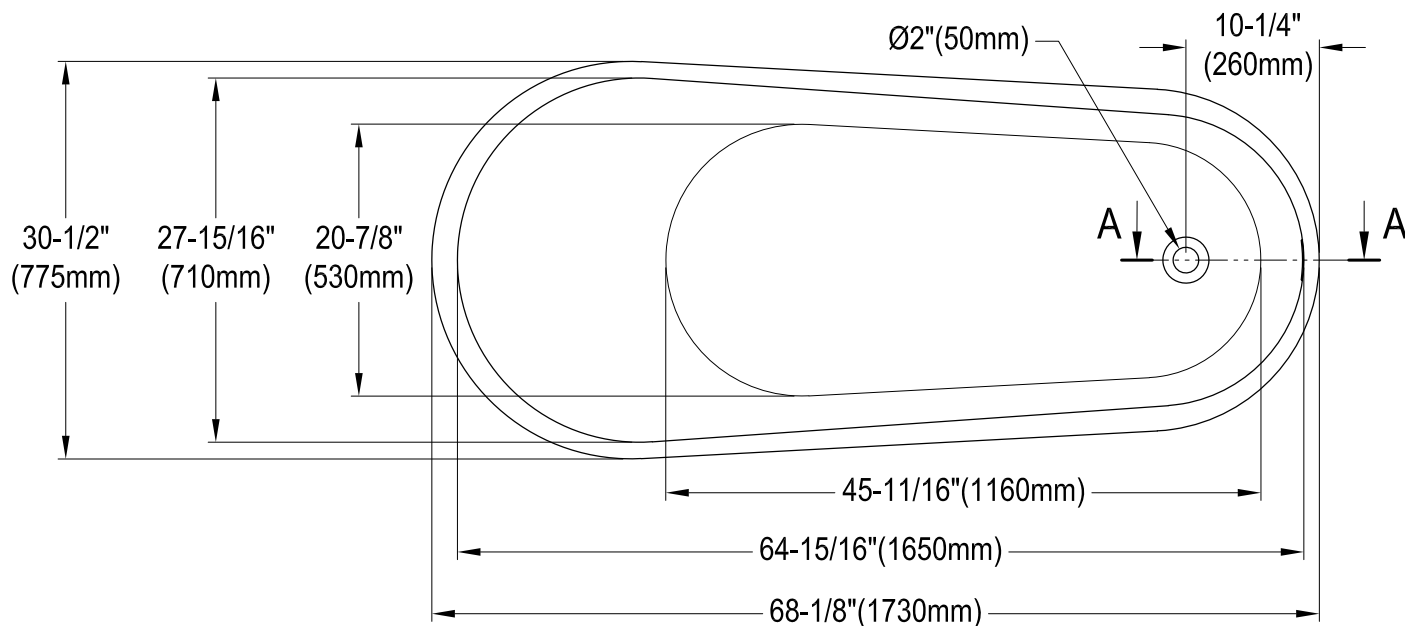

VTRS683128C310

68" Acrylic Freestanding Tub with Drain

M14 x 118 (2 pcs)
M14 x 98 (3 pcs)

Section A-A

VTRS683128C310

Toe Touch Drain with Overflow Hole