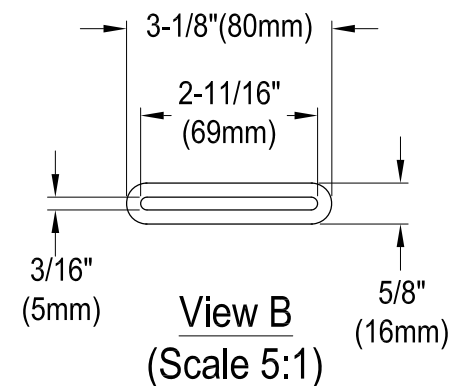

VTRS683128C310

68" Acrylic Freestanding Tub with Drain

M14 x 118 (2 pcs)
M14 x 98 (3 pcs)

Section A-A

VTRS683128C310

Toe Touch Drain with Overflow Hole