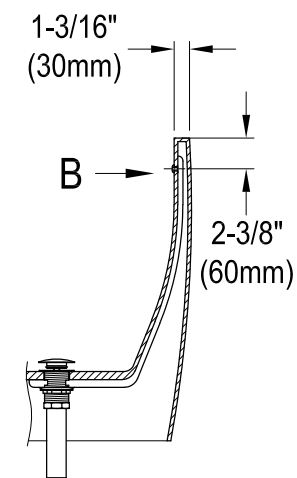

VTRS683128C310

68" Acrylic Freestanding Tub with Drain

M14 x 118 (2 pcs)
M14 x 98 (3 pcs)

Section A-A

VTRS683128C310

Toe Touch Drain with Overflow Hole