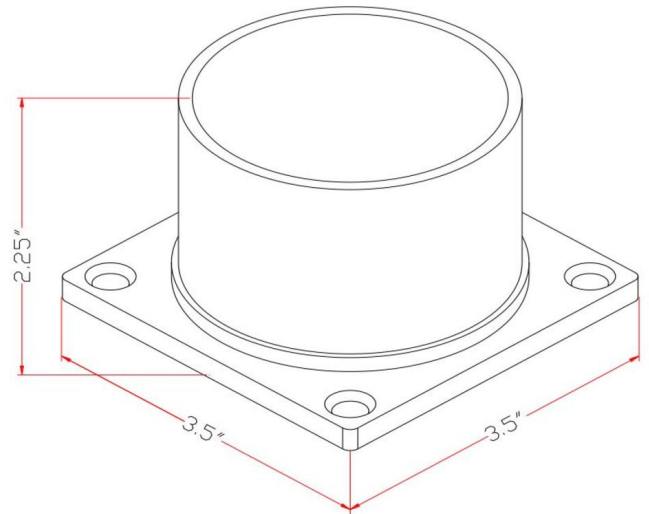

Pier Base Accessory Mount Black

SPECIFICATIONS

MOUNTING:	Floor Mount	LED BRIGHTNESS (LUMENS):	N/A
SLOPED CEILING ADAPTABLE:	No	LED COLOR CORRELATED TEMPERATURE (CCT):	N/A
LAMP TYPE 1:	N/A	LED COLOR RENDERING INDEX (CRI):	N/A
BULB INCLUDED:	No	LED EFFICACY:	N/A
WATTS PER BULB:	N/A	LED AVERAGE RATED LIFE:	N/A
TOTAL WATTAGE:	N/A	ENERGY EFFICIENT:	N/A
DIMMABLE:	NA	LIGHTING AMPS:	N/A
MATERIAL CONSTRUCTION:	Aluminum	VOLTAGE:	N/A
ASSEMBLED DIMENSIONS:	2.25" H x 3.5" L x 3.5" D		
WEIGHT:	0.37 lbs.		
BACKPLATE DIMENSIONS:	N/A		
CANOPY/PLATE DIMENSIONS:	N/A		
GLASS/SHADE DIMENSIONS:	N/A		
GLASS/SHADE MATERIAL:	N/A		
GLASS/SHADE TYPE:	N/A		
GLASS/SHADE COLOR:	N/A		