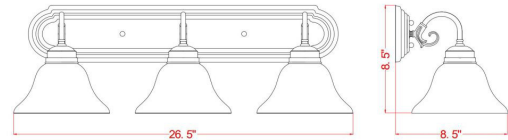

Millbridge 3-Light Vanity Light
Satin Nickel

SPECIFICATIONS

MOUNTING:	Wall Mount	LED BRIGHTNESS (LUMENS):	N/A
SLOPED CEILING ADAPTABLE:	No	LED COLOR CORRELATED TEMPERATURE (CCT):	N/A
LAMP TYPE 1:	3 lamps 60W Incandescent	LED COLOR RENDERING INDEX (CRI):	N/A
BULB INCLUDED:	No	LED EFFICACY:	N/A
WATTS PER BULB:	60W	LED AVERAGE RATED LIFE:	N/A
TOTAL WATTAGE:	180W	ENERGY EFFICIENT:	No
DIMMABLE:	Yes	LIGHTING AMPS:	N/A
MATERIAL CONSTRUCTION:	Steel	VOLTAGE:	120V
ASSEMBLED DIMENSIONS:	8.5" H x 26.5" L x 8.5" D		
WEIGHT:	7.38 lbs.		
BACKPLATE DIMENSIONS:	N/A		
CANOPY/PLATE DIMENSIONS:	N/A		
GLASS/SHADE DIMENSIONS:	4.2" H x 7.5" L x 7.5" D		
GLASS/SHADE MATERIAL:	Glass		
GLASS/SHADE TYPE:	Alabaster		
GLASS/SHADE COLOR:	White		