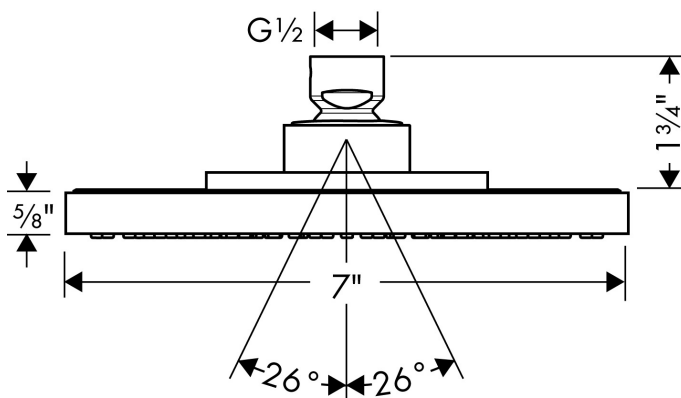

Technology

Features

- Spray modes: Rain
- 107 no-clog spray channels
- Fully-finished matching spray face