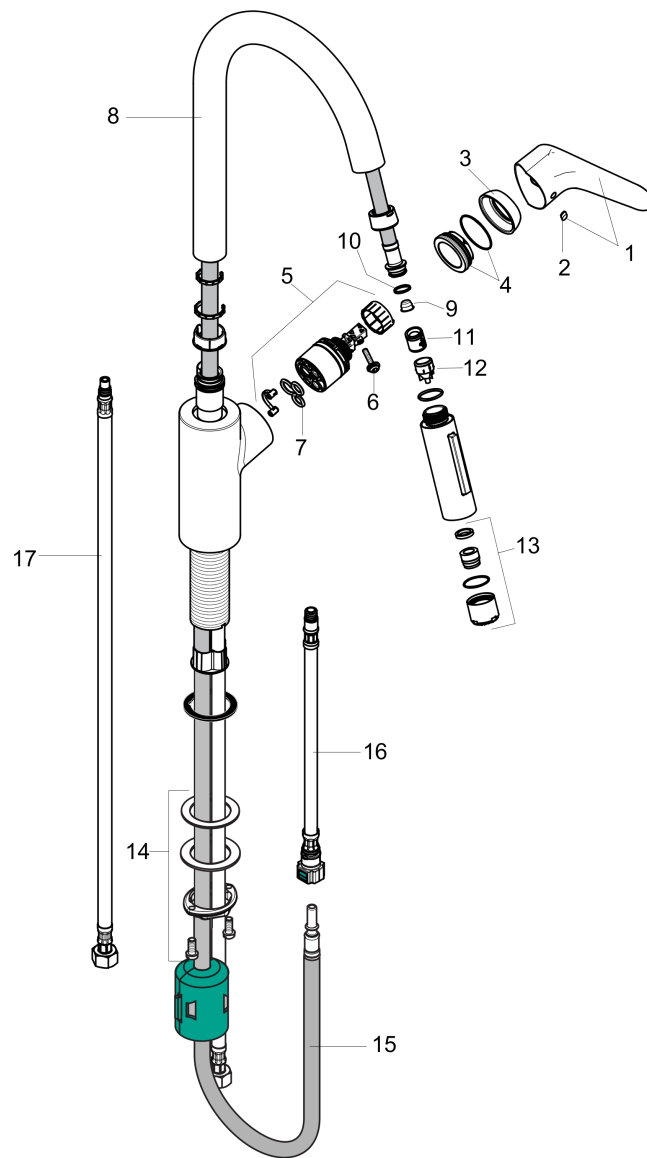

Focus

HighArc Kitchen Faucet, 2-Spray Pull-Down, 1.75 GPM

Finishes : **chrome** Part no. : **04505000**

Description

Features

- Swivel range 150°
- Laminar and needle spray
- Toggle spray diverter
- MagFit magnetic sprayhead docking
- Single-hole installation
- Flow: 1.75 GPM (6.6 L/Min)
- Ceramic cartridge
- 3/8" connections
- Integrated double backflow prevention

Item details

List Price \$ 523.00

Technology

Compliance

Product image

Scale drawing

Focus
HighArc Kitchen Faucet, 2-Spray Pull-Down, 1.75 GPM
 Finishes : **chrome** Part no. : **04505000**

Exploded drawing

Year of production: >10/18

Focus

HighArc Kitchen Faucet, 2-Spray Pull-Down, 1.75 GPM

Finishes : **chrome** Part no. : **04505000**

Spare parts list

Year of production: >10/18

Pos.	Description	Part no.	Price	PU
1	handle	98460000	-	1
2	screw cover	96338000	-	1
3	flange	95498000	-	1
4	nut	97209000	-	1
5	cartridge, assy	92730000	-	1
6	locking screw for handle	95140000	-	1
7	seal	95008000	-	1
8	spout cpl.	95562000	-	1
9	filter	97735000	-	1
10	O-ring 11x2	98127000	-	1
11	non return valve	93218000	-	1
12	set of non return valves DW 15	97350000	-	1
13	aerator laminar M22x1 (15 l/min)	95909000	-	1
14	fixing set (Ø 34)	95049000	-	1
15	hose 1,50 m	88624000	-	1
16	connection hose 600 mm M10x1	95561000	-	1
17	connection hose 35½" M8x0,75 3/8"	96316001	-	1