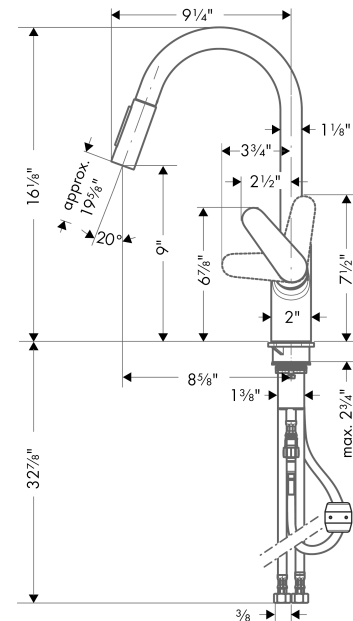

Focus

HighArc Kitchen Faucet, 2-Spray Pull-Down, 1.75 GPM

Finishes : **chrome** Part no. : **04505000**

Description

Features

- Swivel range 150°
- Laminar and needle spray
- Toggle spray diverter
- MagFit magnetic sprayhead docking
- Single-hole installation
- Flow: 1.75 GPM (6.6 L/Min)
- Ceramic cartridge
- 3/8" connections
- Integrated double backflow prevention

Item details

List Price \$ 523.00

Technology

Compliance

Product image

Scale drawing

Focus
HighArc Kitchen Faucet, 2-Spray Pull-Down, 1.75 GPM
 Finishes : **chrome** Part no. : **04505000**

Exploded drawing

Year of production: >10/18

Focus

HighArc Kitchen Faucet, 2-Spray Pull-Down, 1.75 GPM

Finishes : **chrome** Part no. : **04505000**

Spare parts list

Year of production: >10/18

Pos.	Description	Part no.	Price	PU
1	handle	98460000	-	1
2	screw cover	96338000	-	1
3	flange	95498000	-	1
4	nut	97209000	-	1
5	cartridge, assy	92730000	-	1
6	locking screw for handle	95140000	-	1
7	seal	95008000	-	1
8	spout cpl.	95562000	-	1
9	filter	97735000	-	1
10	O-ring 11x2	98127000	-	1
11	non return valve	93218000	-	1
12	set of non return valves DW 15	97350000	-	1
13	aerator laminar M22x1 (15 l/min)	95909000	-	1
14	fixing set (Ø 34)	95049000	-	1
15	hose 1,50 m	88624000	-	1
16	connection hose 600 mm M10x1	95561000	-	1
17	connection hose 35½" M8x0,75 3/8"	96316001	-	1