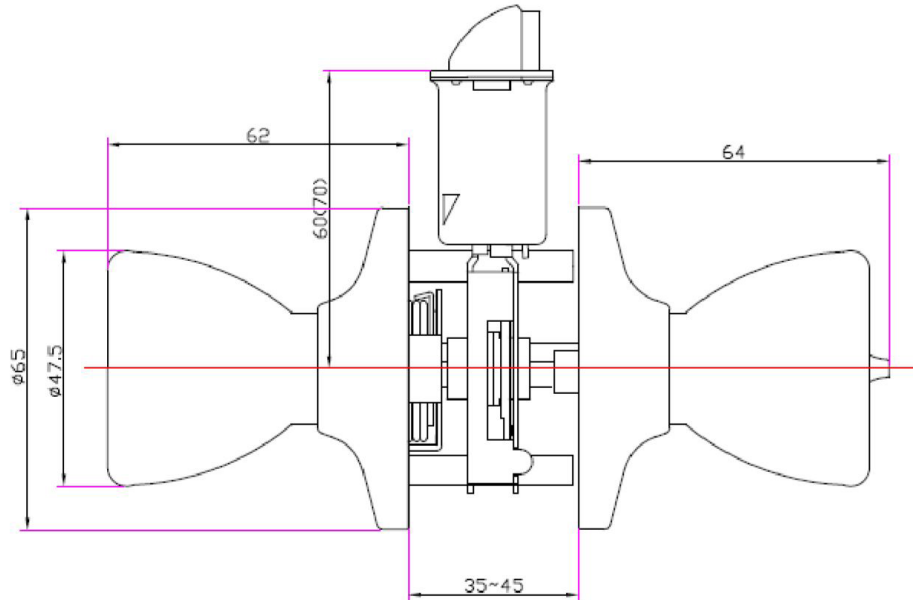

Terrace 6-Way Universal Latch Entry Door Knob Oil Rubbed Bronze

SPECIFICATIONS

MATERIAL CONSTRUCTION:	Brass	KEYWAY:	KW
LOCK FUNCTION:	Entry Knob/Lever	REMOVABLE CORE:	No
DEADBOLT FUNCTION:	N/A	LATCH FACEPLATE I:	Universal (Drive In)
EXTERIOR MAX PROJECTION:	2.41"	LATCH BACKSET:	Adj; 2-3/8" - 2-3/4"
INTERIOR MAX PROJECTION:	2.43"	LATCH TYPE:	6 Way / Universal / Drive-in
KOB VS. LEVER:	Knob	LATCHBOLT THROW DISTANCE:	0.5"
KNOB DIMENSIONS:	2.36" H x 1.85" W x 1.87" D	# PINS IN CYLINDER:	5
LEVER LENGTH:	N/A	ANTI-BUMP PIN INSTALLED:	Yes
ROSE DIMENSIONS:	2.56" H x 2.56" W x 2.56" D	# KEYS INCLUDED:	2
ROSETTE / ESCUTCHEON SHAPE:	Round	SPINDLE TYPE:	Square
CROSS BORE:	2.13"	MOUNTING HARDWARE INCLUDED:	Yes
EDGE BORE:	1"	TOOLS NEEDED FOR INSTALLATION:	Phillips Screwdriver
HANDING:	Reversible	ASSEMBLED WEIGHT:	1.1 lbs.
REKEYABLE?:	Yes		