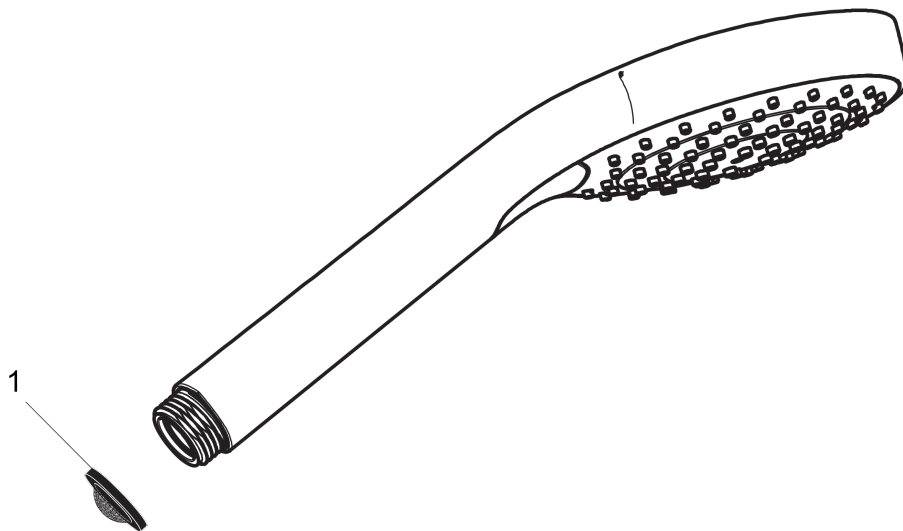

**Croma Select S**  
**Handshower 110 Vario-Jet, 2.5 GPM**  
 Finishes : **brushed nickel** Part no. : **26803821**

**Description**

**Features**

- Select button for comfortable alternation of spray modes
- 79 no-clog spray channels
- Spray modes: Vario-Jet (spray zones of variable intensity)
- Flow: 2.5 GPM (9.5 L/Min)
- Easy-to-clean white spray face

**Item details**

List Price \$ 171.00

**Technology**

**Compliance**

**Product image**

**Scale drawing**

**Croma Select S**  
**Handshower 110 Vario-Jet, 2.5 GPM**  
Finishes : **brushed nickel**    Part no. : **26803821**

Exploded drawing

Year of production: >10/16

**Croma Select S**  
**Handshower 110 Vario-Jet, 2.5 GPM**  
 Finishes : **brushed nickel**    Part no. : **26803821**

**Spare parts list**

Year of production: >**10/16**