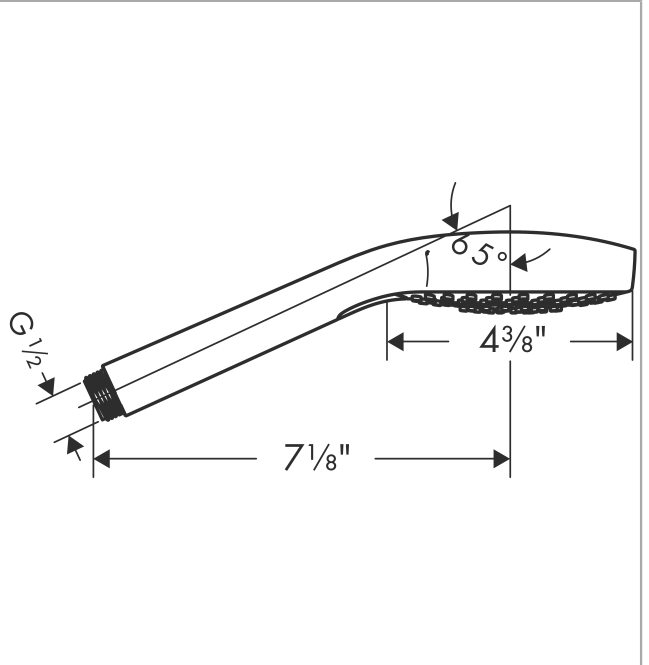

**Croma Select S**  
**Handshower 110 Vario-Jet, 2.5 GPM**  
 Finishes : **brushed nickel** Part no. : **26803821**

**Description**

**Features**

- Select button for comfortable alternation of spray modes
- 79 no-clog spray channels
- Spray modes: Vario-Jet (spray zones of variable intensity)
- Flow: 2.5 GPM (9.5 L/Min)
- Easy-to-clean white spray face

**Item details**

List Price \$ 171.00

**Technology**

**Compliance**

**Product image**

**Scale drawing**

**Croma Select S**  
**Handshower 110 Vario-Jet, 2.5 GPM**  
Finishes : **brushed nickel**    Part no. : **26803821**

Exploded drawing

Year of production: >10/16

**Croma Select S**  
**Handshower 110 Vario-Jet, 2.5 GPM**  
 Finishes : **brushed nickel**    Part no. : **26803821**

**Spare parts list**

Year of production: >**10/16**