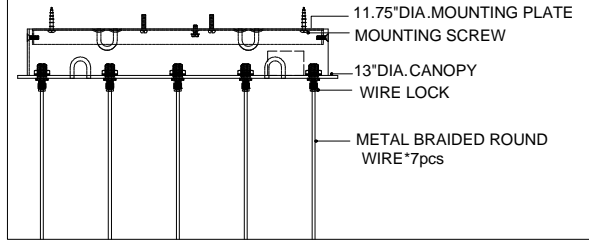

13"DIA*2.0"H.CANOPY
 11.75"DIA*0.75"H MOUNTING
 PLATE COVER
 5.0"DIA*5.0"H.SHADE

TOP VIEW

CANOPY DETAIL

FRONT VIEW