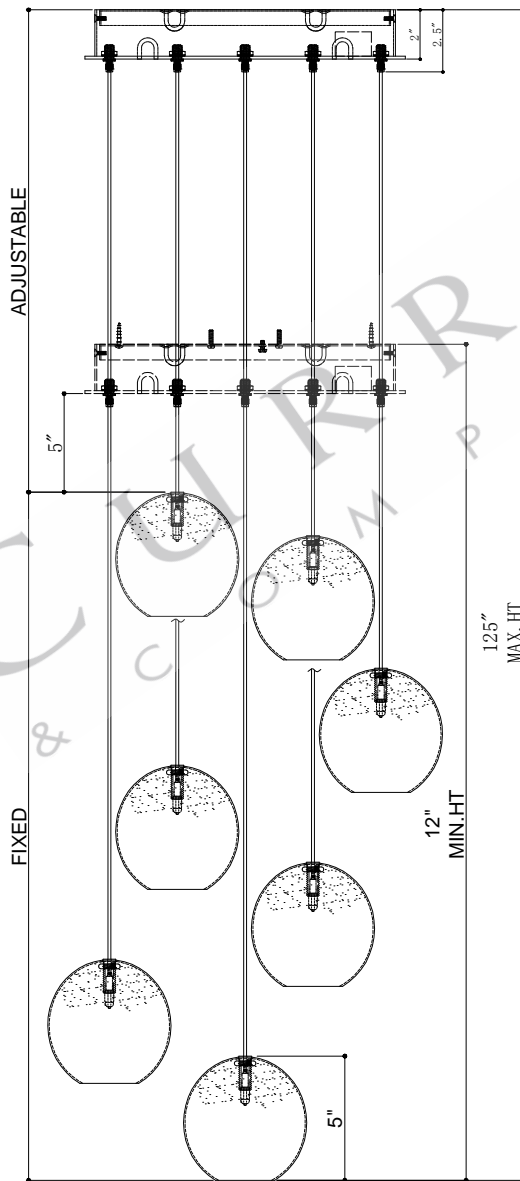

13"DIA*2.0"H.CANOPY
 11.75"DIA*0.75"H MOUNTING
 PLATE COVER
 5.0"DIA*5.0"H.SHADE

TOP VIEW

CANOPY DETAIL

FRONT VIEW