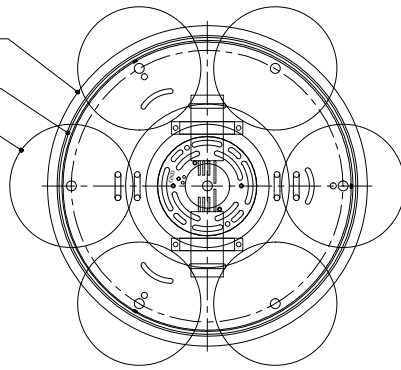

13"DIA*2.0"H.CANOPY
 11.75"DIA*0.75"H MOUNTING
 PLATE COVER
 5.0"DIA*5.0"H.SHADE

TOP VIEW

CANOPY DETAIL

FRONT VIEW